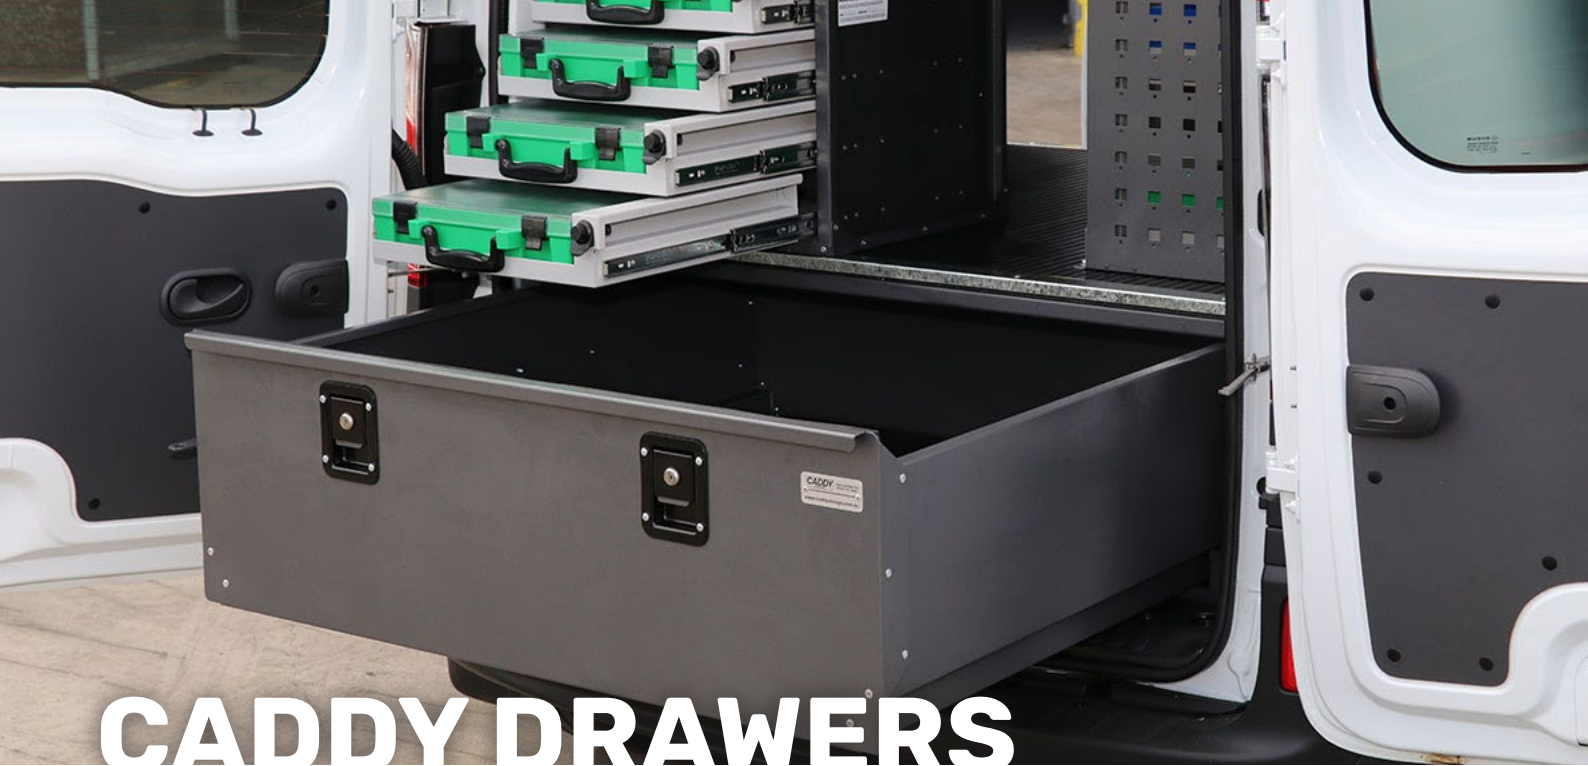

CADDY DRAWERS

BLACKTOWN STOCK

Type	Part No. (Ref no.)	Description	Stk.	Local Pickup	On Sale ($)
Custom Sized Stock	WS-OPT-MV18-121	Caddy Drawer. Available with rubber or carpet top. Dimensions: 725mm x 1490mm x 265mm	1	Blacktown, NSW	Was $2,682.33 Now $1,877.63
Showroom Stock	CL-0650.1200.325	Caddy Drawer. Available with rubber or carpet top. Dimensions: 650mm x 1200mm x 325mm	1	Blacktown, NSW	Was $1,351.18 Now $945.83
Showroom Stock	CL-0750.1200.325	Caddy Drawer. Available with rubber or carpet top. Dimensions: 750mm x 1200mm x 325mm	1	Blacktown, NSW	Was $1,544.84 Now $1,081.39
Showroom Stock	CL-0850.1000.400	Caddy Drawer. Available with rubber or carpet top. Dimensions: 850mm x 1000mm x 400mm	1	Blacktown, NSW	Was $1,620.59 Now $1,458.53
Showroom Stock	CL-0950.1350.400	Caddy Drawer. Available with rubber or carpet top. Dimensions: 950mm x 1350mm x 400mm	1	Blacktown, NSW	Was $1,750.20 Now $1,487.67

Terms and Conditions (Caddy Drawers): Sale Price includes GST. Pricing is based on retail price of the store location. Additional Fitting costs will apply. Additional freight charge will apply (depending on your nearest store location). Please consult with our sales team regarding additional freight cost details.