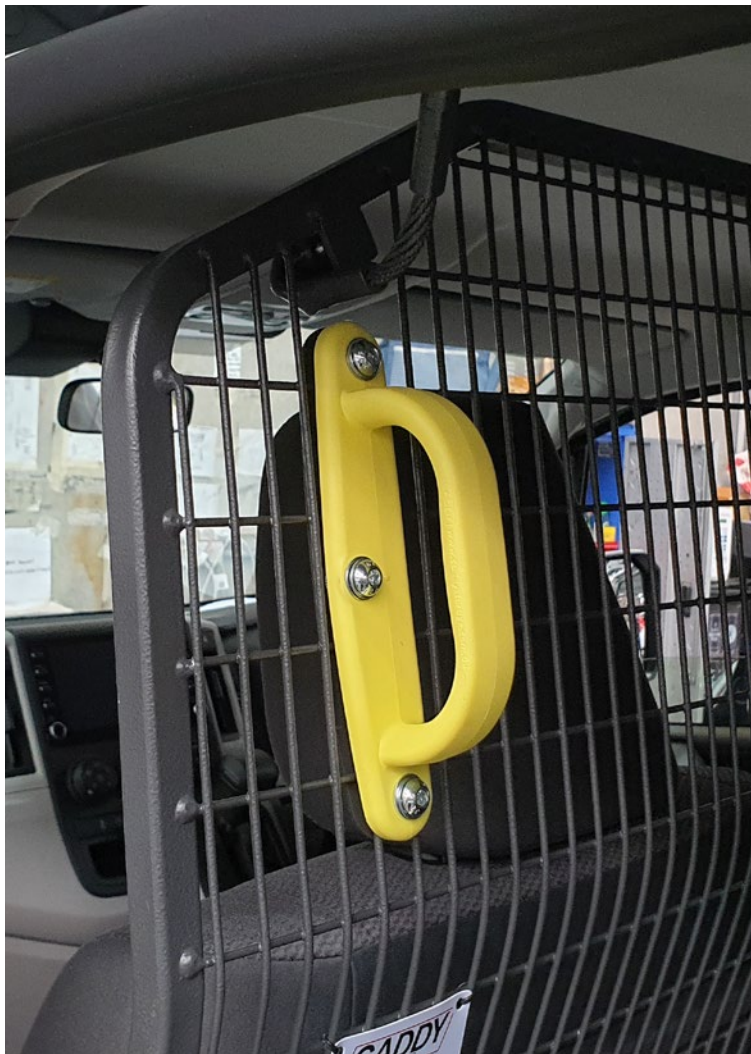

# GRAB HANDLE

MADE TO SUIT MOST COMMERCIAL VANS WITH MESH PANNELLING

**CADDY**  
STORAGE