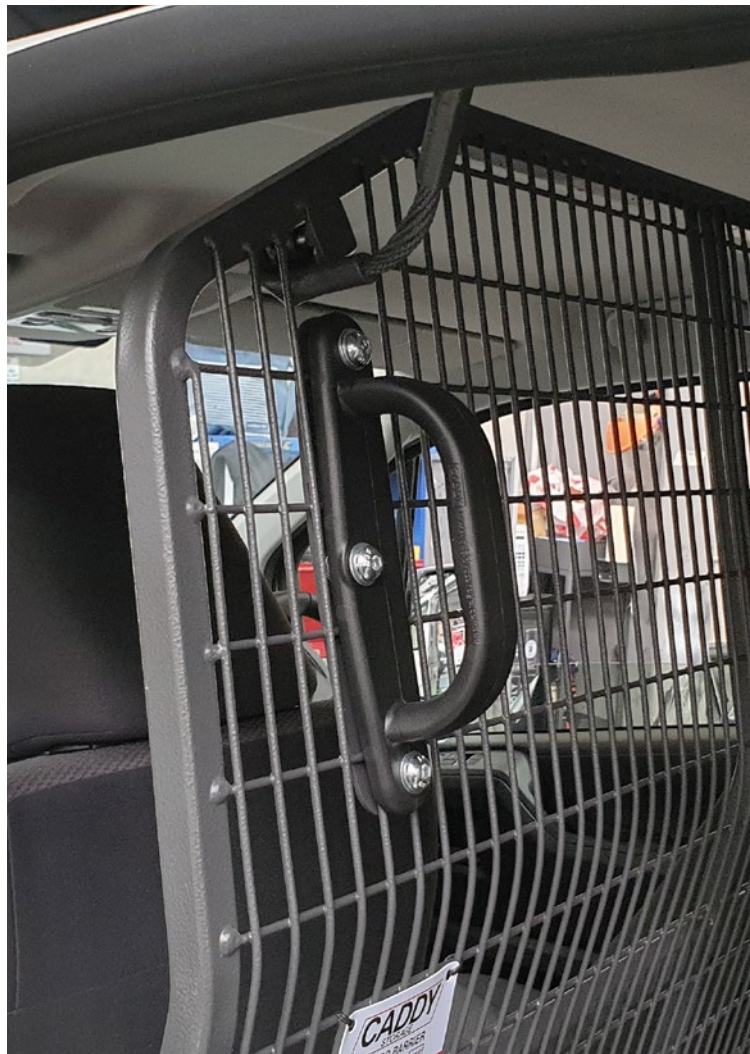

# GRAB HANDLE

MADE TO SUIT MOST COMMERCIAL VANS WITH MESH PANNELLING

**CADDY**  
STORAGE