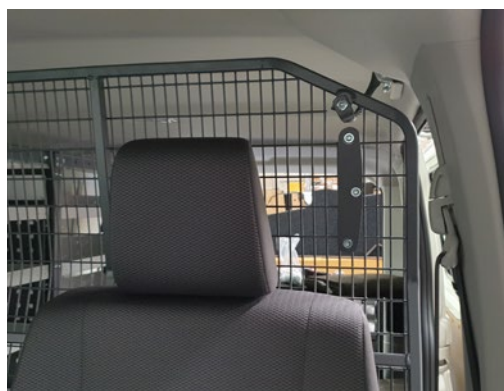

GRAB HANDLE (BLACK)

MADE TO SUIT MOST COMMERCIAL VANS WITH MESH PANNELLING

PRODUCT DETAILS

SUITS

- All vehicles

TYPE

Grab handle

PART NUMBER

GH-CB-BL

KEY FEATURES

- › Grab Handles (sold individually) to suit all vehicle types with a 50 x 20mm mesh product installed
- › Coloured Black
- › Made from Automotive Grade ABS Plastic
- › UV resistant
- › Textured pattern for additional grip
- › Mounting bracket provides a flush finish

For pricing & additional info, please email info@caddystorage.com.au