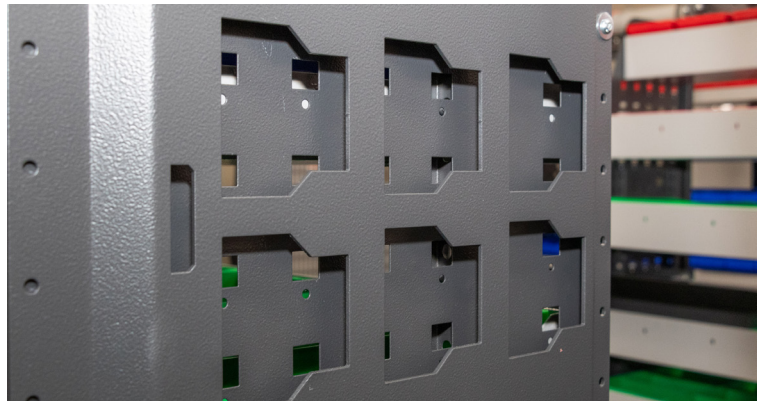

Locking system to prevent Movement

PRODUCT DETAILS

SUITS

Shelving Unit End Panels

TYPE

Mounting Plate compatible with Milwaukee Branded products

AVAILABILITY

Now

KEY FEATURES

- › Mounting Plate Rack Compatible with Milwaukee Packout®* Branded products
- › Designed as an add-on for Caddy Shelving Unit End Panels.
- › Designed locking feature to prevent tools from moving while in transport
- › Mounting Plates Coloured Graphite Grey Ripple

For pricing & additional info, please email info@caddystorage.com.au.

*Milwaukee and Packout are registered trademarks of Techtronic Cordless GP. Caddy Storage System does not have any affiliation with Techtronic Cordless GP and reference to those trade marks is for descriptive purposes only.