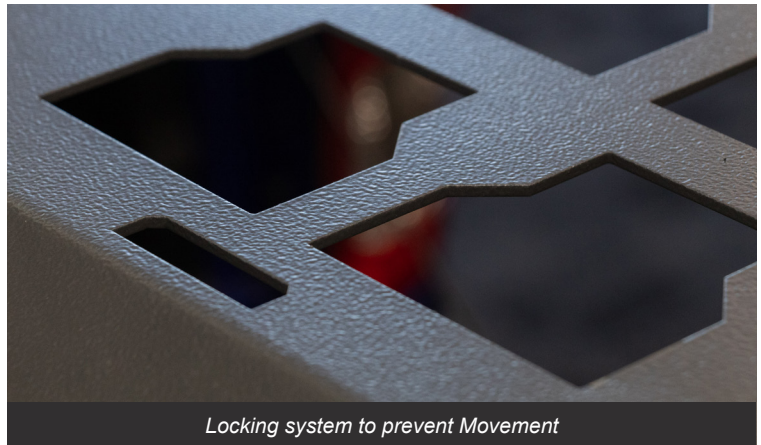

3. LARGE HDS SLIDE WITH PRODUCT RACK

COMPATIBLE WITH MILWAUKEE PACKOUT®* BRANDED PRODUCTS

Compatible with Milwaukee Packout Branded products*

Locking system to prevent Movement

PRODUCT DETAILS

SUITS

Heavy Duty Slides