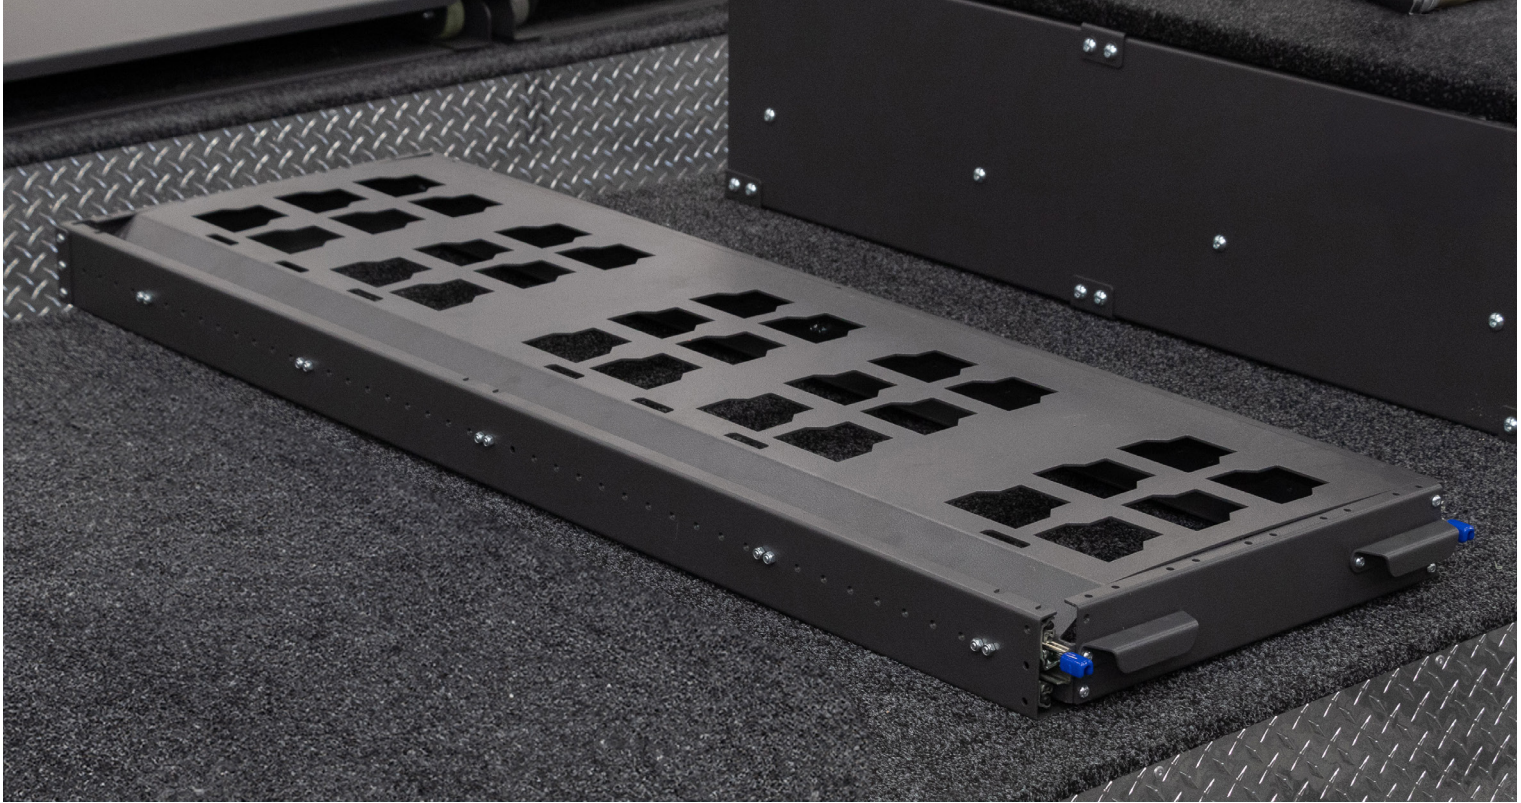

3. LARGE HDS SLIDE WITH PRODUCT RACK

COMPATIBLE WITH MILWAUKEE PACKOUT®* BRANDED PRODUCTS

Compatible with Milwaukee Packout Branded products*