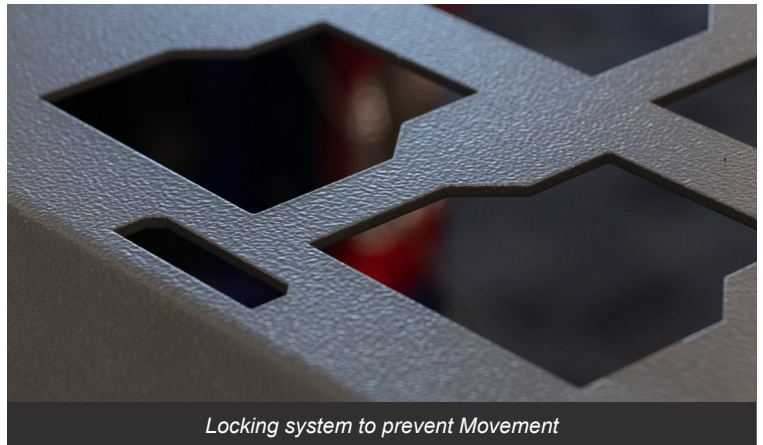

Locking system to prevent Movement

PRODUCT DETAILS

SUITS

Heavy Duty Slides

TYPE

Mounting Plate compatible with Milwaukee Branded products

AVAILABILITY

Now

KEY FEATURES

- › HDS Slide with Product Rack compatible with Milwaukee Packout®* Branded products
- › Slide Size (490mm wide x 900mm long)
- › Designed locking feature to prevent tools from moving while in transport
- › Coloured Graphite Grey Ripple

For pricing & additional info, please email info@caddystorage.com.au.

*Milwaukee and Packout are registered trademarks of Techtronic Cordless GP. Caddy Storage System does not have any affiliation with Techtronic Cordless GP and reference to those trade marks is for descriptive purposes only.