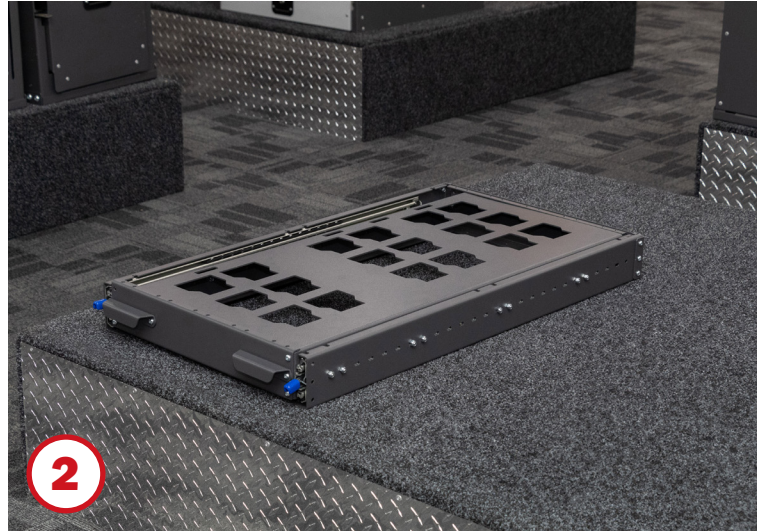

PRODUCT RELEASE

SHELVING END PANEL HOLDER AND SLIDES

COMPATIBLE WITH MILWAUKEE PACKOUT®* BRANDED PRODUCTS

NEW PRODUCT FROM CADDY STORAGE

- 1. ADJACC_MW-PO - Shelving End Panel Mounting Plate compatible with Milwaukee Packout®* Branded products
- 2. HDS-MW-001L - Small HDS Slide with Left sided Product Rack compatible with Milwaukee Packout®* Branded products
- 2. HDS-MW-001R - Small HDS Slide with Right sided Product Rack compatible with Milwaukee Packout®* Branded products
- 3. HDS-MW-002L - Medium HDS Slide with Left sided Product Rack compatible with Milwaukee Packout®* Branded products
- 3. HDS-MW-002R - Medium HDS Slide with Right sided Product Rack compatible with Milwaukee Packout®* Branded products
- 4. HDS-MW-003L - Large HDS Slide with Left sided Product Rack compatible with Milwaukee Packout®* Branded products
- 4. HDS-MW-003R - Large HDS Slide with Right sided Product Rack compatible with Milwaukee Packout®* Branded products

TYPE

Mounting Plate compatible with Milwaukee Branded products

AVAILABILITY

Now

KEY FEATURES

- › Mounting Plate Rack Compatible with Milwaukee Packout®* Branded products
- › Designed as an add-on for Caddy Shelving Unit End Panels.
- › Designed locking feature to prevent tools from moving while in transport
- › Mounting Plates Coloured Graphite Grey Ripple