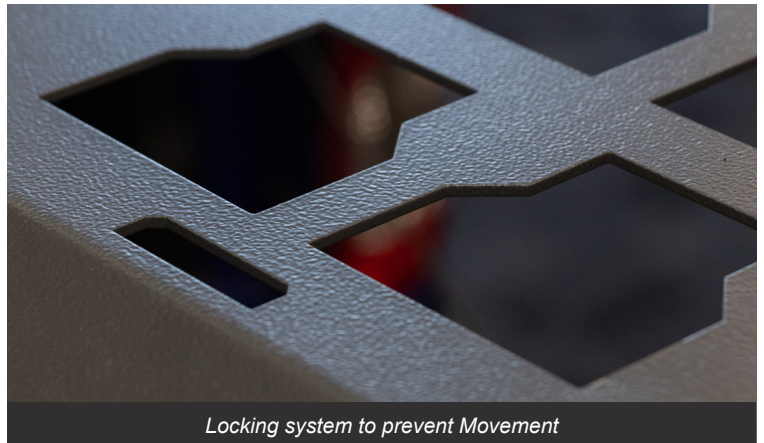

3. MEDIUM HDS SLIDE WITH PRODUCT RACK

COMPATIBLE WITH MILWAUKEE PACKOUT®* BRANDED PRODUCTS

Compatible with Milwaukee Packout Branded products*

Locking system to prevent Movement

PRODUCT DETAILS

SUITS

Heavy Duty Slides