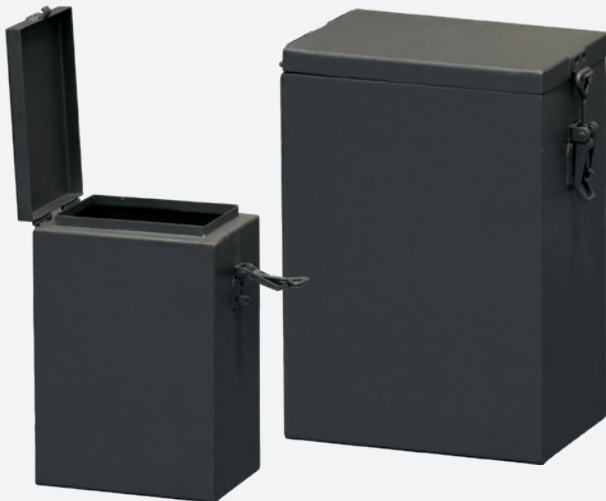

# GAS BOTTLE BOXES

Run-out stock

Part / Ref Number: OX-0335.0235.165

Custom Gas Bottle Box with top opening lid. Includes Centre Fastener with Keeper for locking.

Dimensions: 335mm High x 235mm Wide x 165mm Depth