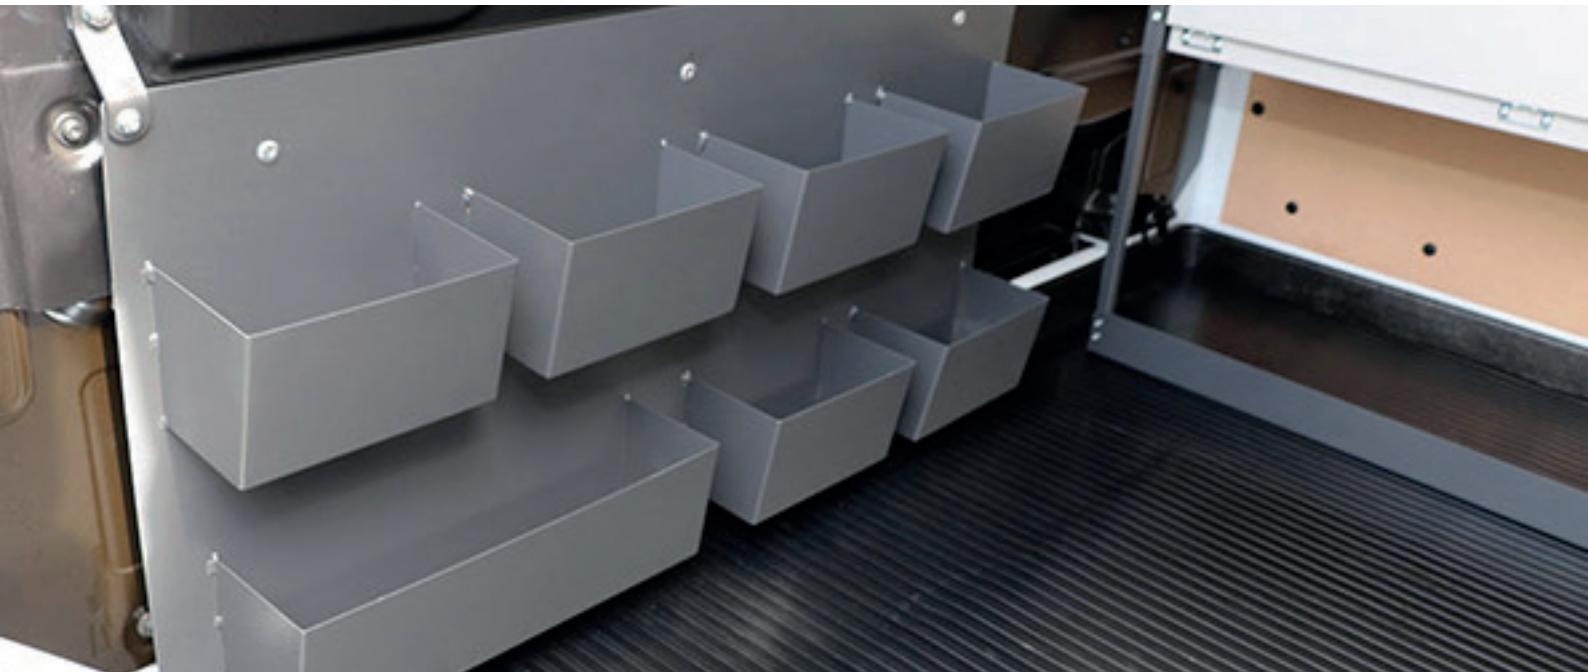

MISCELLANEOUS STOCK

On sale. Prices marked for clearance

Pages 18 - 23