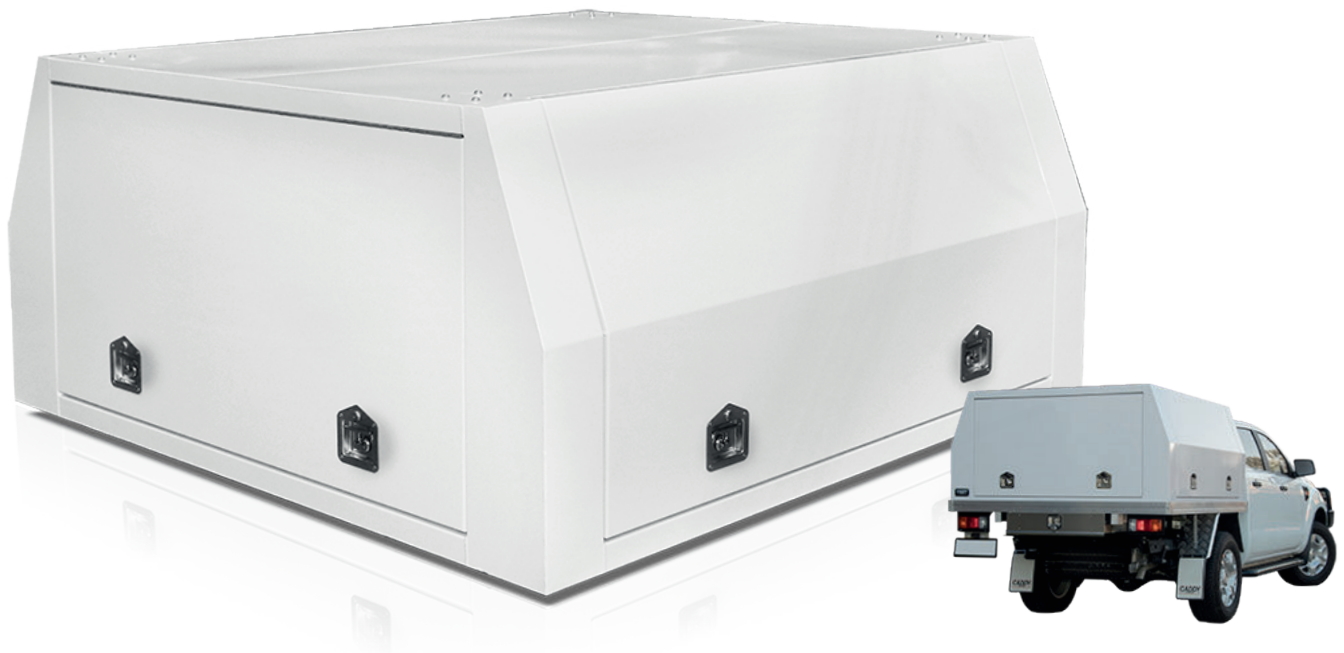

Damaged Stock

Part / Ref Number: WS-OS-SB-DC-860-FA-P-01

Damaged drop on aluminium canopy to suit all dual cab utility vehicles - flat aluminium powdercoated white

- Damaged on arrival
- 1800mm length x 1800mm width x 860mm high
- Large dent on Passenger side Top Rear of Body
- Paint damage on driver side top rear of body
- Cracks located on the bottom of the rear door area
- Interior cracks and damage located near same area as exterior damage
- Paint chipping located on passenger side front roof area.

1 in stock

Local Pickup: Blacktown, NSW

Was $3,710.00

Now $3,153.50

Terms and Conditions (Service Bodies): Sale Price includes GST. Pricing is based on retail price of the store location. Additional Fitting costs will apply. Additional freight charge will apply (depending on your nearest store location). Please consult with our sales team regarding additional freight cost details.