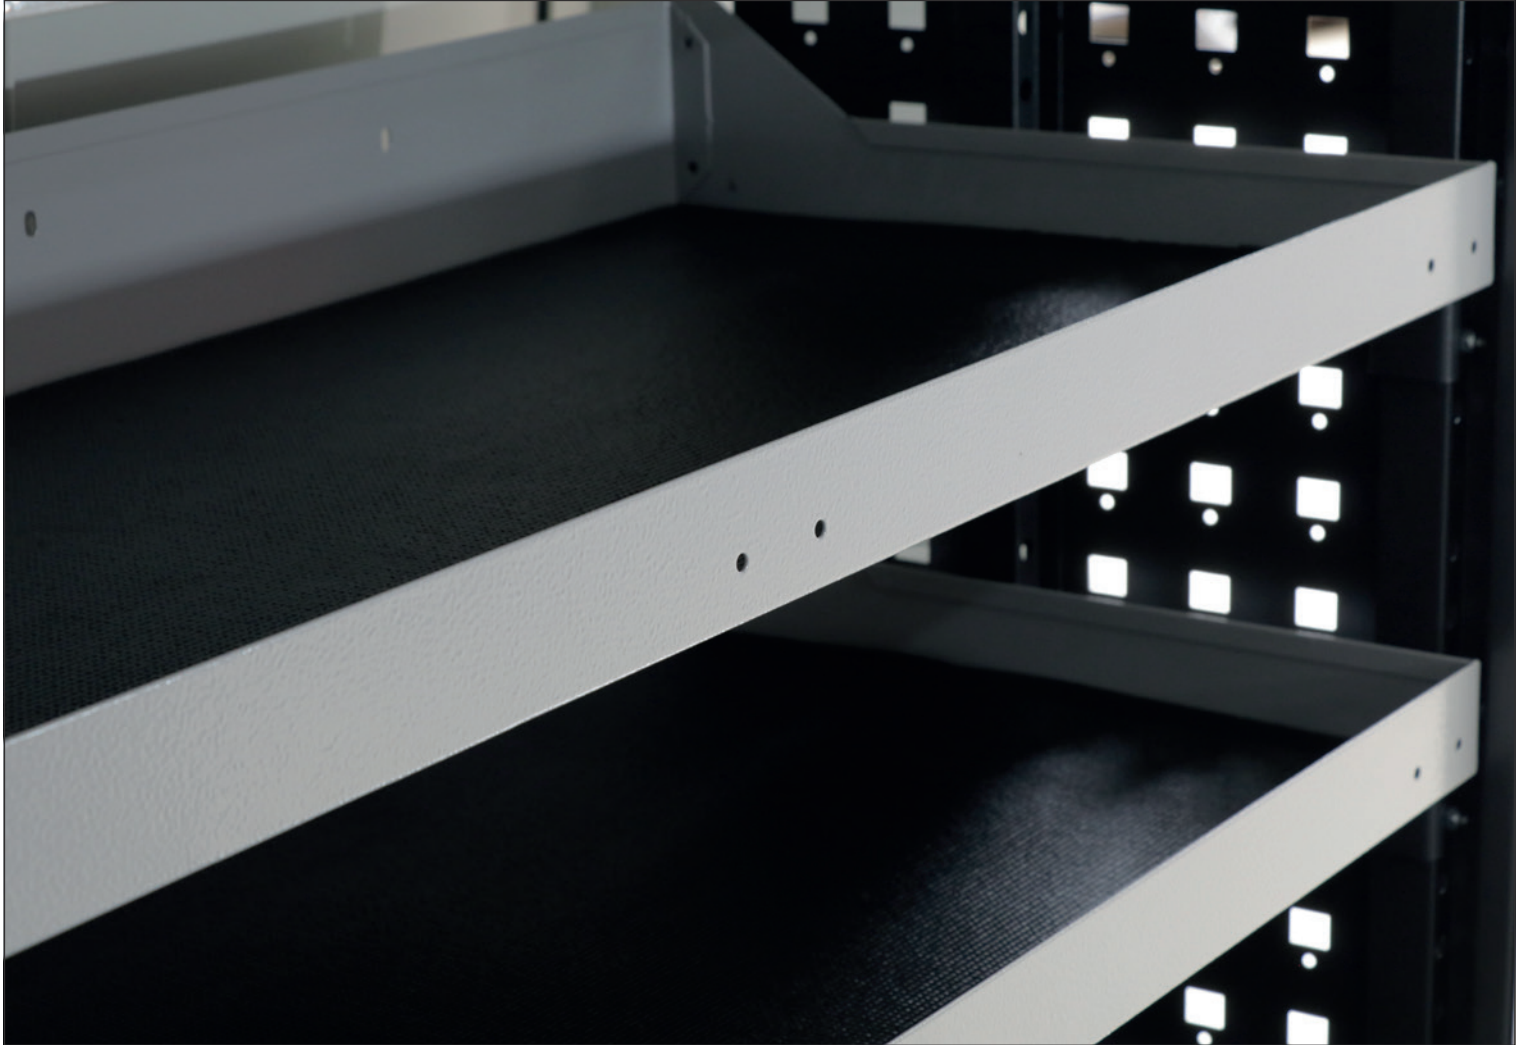

# SHELVING RUBBER LINING

TO SUIT ALL SHELVING TYPES

**CADDY**  
STORAGE

## NEW PRODUCT FROM CADDY STORAGE

- **ADJ-RUBBER-0850.310** - Textured Foam Rubber Matt to suit 850mm x 310mm Shelf
- **ADJ-RUBBER-0850.410** - Textured Foam Rubber Matt to suit 850mm x 410mm Shelf
- **ADJ-RUBBER-1080.310** - Textured Foam Rubber Matt to suit 1080mm x 310mm Shelf
- **ADJ-RUBBER-1080.410** - Textured Foam Rubber Matt to suit 1080mm x 410mm Shelf
- **ADJ-RUBBER-1260.310** - Textured Foam Rubber Matt to suit 1260mm x 310mm Shelf
- **ADJ-RUBBER-1260.410** - Textured Foam Rubber Matt to suit 1260mm x 410mm Shelf