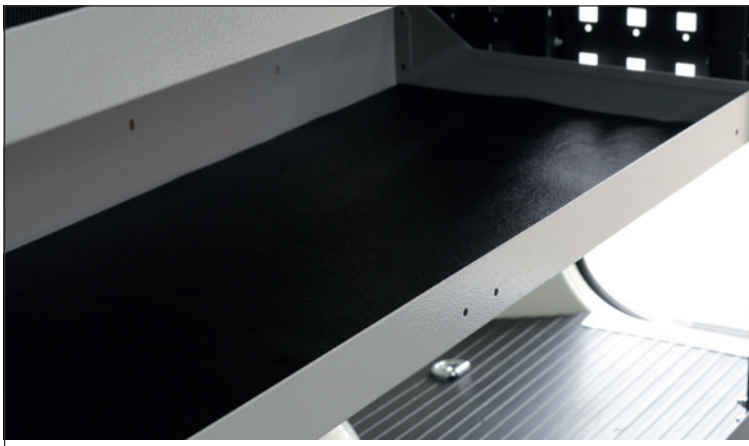

SHELVING FOAM RUBBER LINING

TO SUIT ALL SHELVING TYPES

PRODUCT DETAILS

SUITS

- Shelving

TYPE

Shelving Rubber Lining

PART NUMBER

- ADJ-RUBBER-0850.310
- ADJ-RUBBER-0850.410
- ADJ-RUBBER-1080.310
- ADJ-RUBBER-1080.410
- ADJ-RUBBER-1260.310
- ADJ-RUBBER-1260.410

KEY FEATURES

- › Shelving Internal Foam Rubber Lining to suit Caddy Made Shelving Units
- › Foam Rubber Matt with Textured Grip
- › Pre-cut to suit Caddy made 850mm, 1080mm and 1260mm wide shelves
- › Adhesive not required and can be removed with ease for cleaning
- › Provides additional grip and prevents item from slipping during transport

For pricing & additional info, please email info@caddystorage.com.au