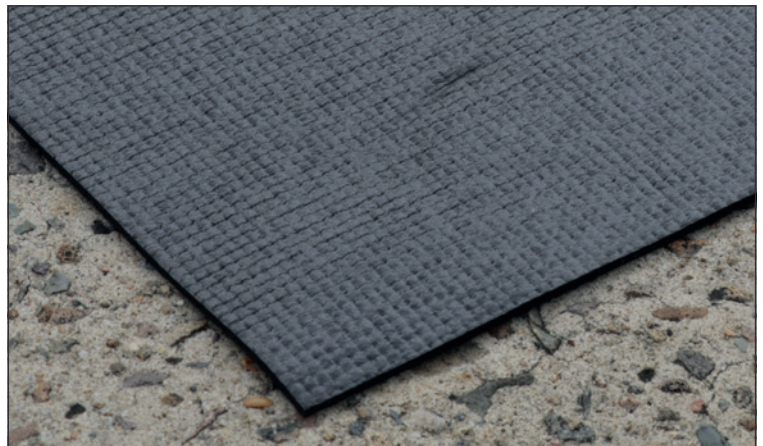

SHELVING FOAM RUBBER LINING

TO SUIT ALL SHELVING TYPES

PRODUCT DETAILS

SUITS

- Shelving

TYPE

Shelving Rubber Lining

PART NUMBER

- ADJ-RUBBER-0850.310
- ADJ-RUBBER-0850.410
- ADJ-RUBBER-1080.310
- ADJ-RUBBER-1080.410
- ADJ-RUBBER-1260.310
- ADJ-RUBBER-1260.410

KEY FEATURES

- › Shelving Internal Foam Rubber Lining to suit Caddy Made Shelving Units
- › Foam Rubber Matt with Textured Grip
- › Pre-cut to suit Caddy made 850mm, 1080mm and 1260mm wide shelves
- › Adhesive not required and can be removed with ease for cleaning
- › Provides additional grip and prevents item from slipping during transport

For pricing & additional info, please email info@caddystorage.com.au