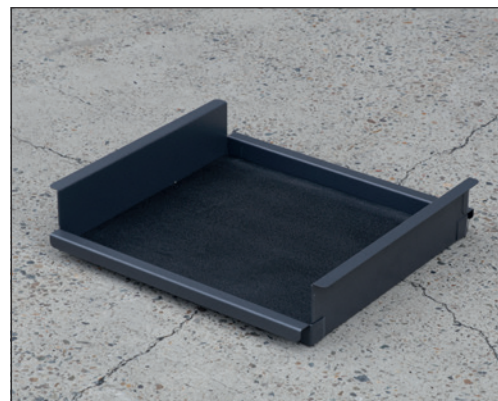

## KEY FEATURES

- › Auxilliary Product for DBD Drawers
- › Tray designed to sit atop a 490mm, 540mm and 600mm wide Drawer
- › Powdercoated Grey (same as DBD Drawers)
- › Can be moved within any position inside the Drawer rails
- › Option available with Tray and Carry Case (as shown)
- › Includes Interior Foam Rubber Lining for additional Grip

# DBD INTERNAL TRAY

TO SUIT 490MM, 540MM AND 600MM WIDE DRAWERS

*Whether its a carry case or tools, the new DBD Drawer Tray has got you covered.*

*490mm wide Tray with Foam Rubber lining*

*540mm wide Tray with Foam Rubber lining*

*600mm wide Tray with Foam Rubber lining*

*Internal tray capable of sliding to the front or rear of the drawer*