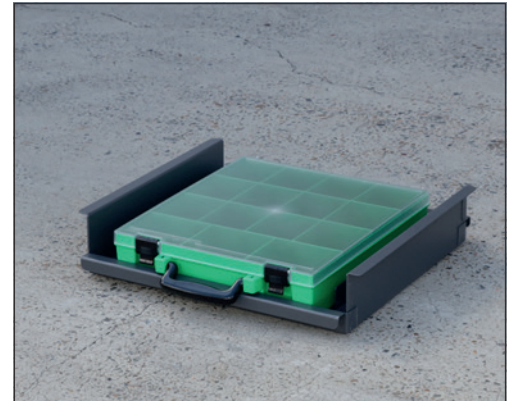

## NEW PRODUCT FROM CADDY STORAGE

- **DBD-TRAY-0490** DBD Internal Tray to suit 490mm Drawers
- **DBD-TRAY-0540** DBD Internal Tray to suit 540mm Drawers
- **DBD-TRAY-0600** DBD Internal Tray to suit 600mm Drawers
- **DBD-TRAY-0490-CCA** DBD Internal Tray to suit 490mm Drawers - with Carry Case and Mount Brackets
- **DBD-TRAY-0540-CCA** DBD Internal Tray to suit 540mm Drawers - with Carry Case and Mount Brackets
- **DBD-TRAY-0600-CCA** DBD Internal Tray to suit 600mm Drawers - with Carry Case and Mount Brackets

# DBD INTERNAL TRAY

TO SUIT 490MM, 540MM AND 600MM WIDE DRAWERS

490mm Wide Tray with Case (optional)

540mm Wide Tray with Case (optional)

600mm Wide Tray with Case (optional)