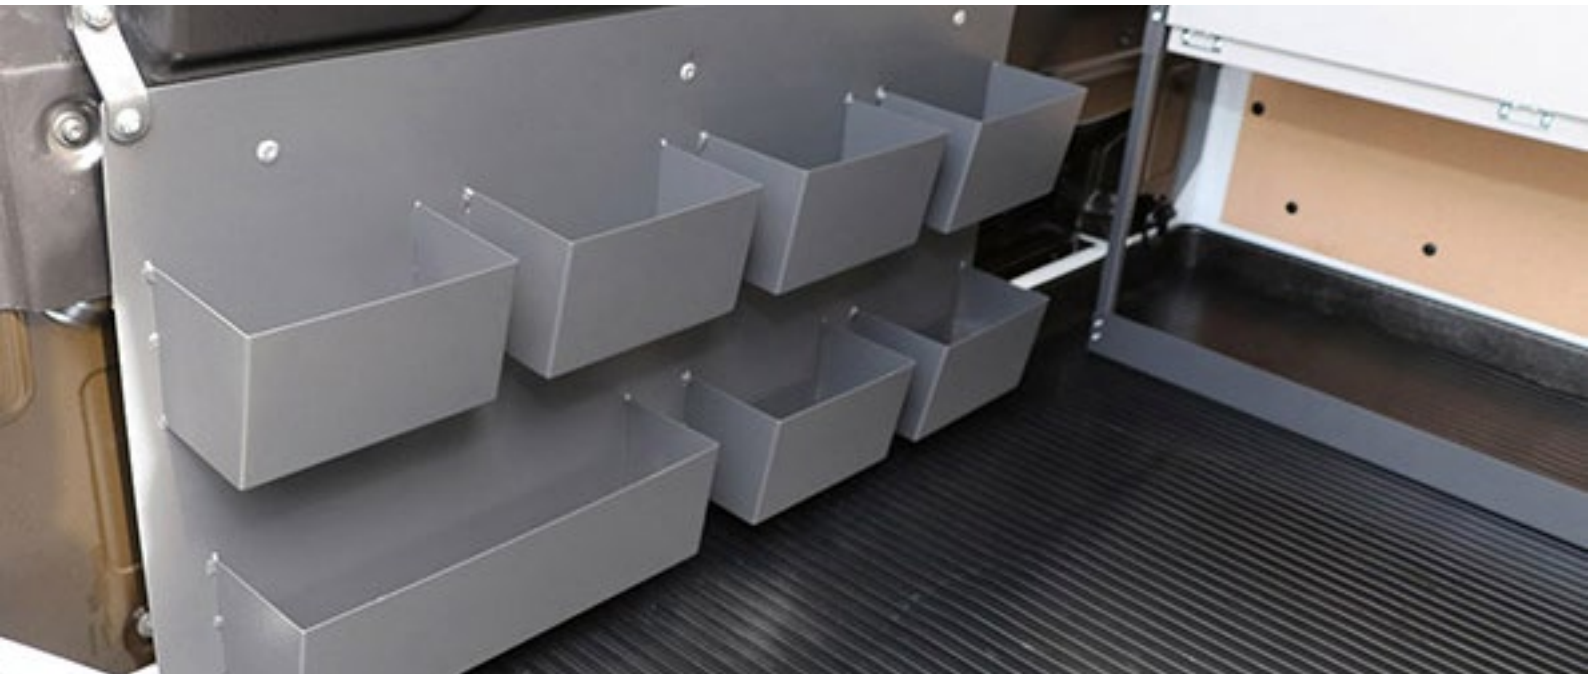

MISCELLANEOUS STOCK

On sale. Prices marked for clearance

Pages 22 - 27