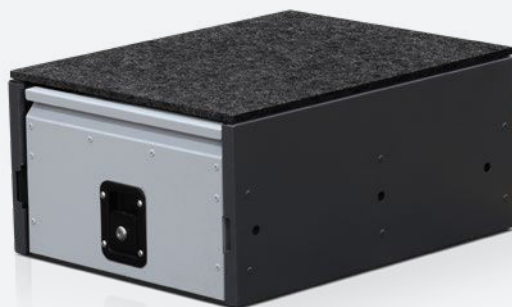

Run-out stock

Part / Ref Number: WS-DSH-480.270.600
Slam Lock latch Drawer with adjustable interior divides. Available with Rubber or Carpet top.
Dimensions: 480mm W x 270mm H x 600mm D
Local Pickup: Blacktown, NSW

1 in stock

Was $556.50

Now $385.00

Terms and Conditions (DSH Drawers): Sale Price includes GST. Pricing is based on retail price of the store location. Additional Fitting costs will apply. Additional freight charge will apply (depending on your nearest store location). Please consult with our sales team regarding additional freight cost details.