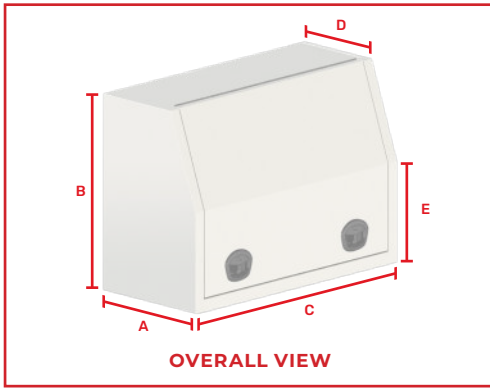

# Toolbox Specifications

**Last updated: January 2025.** All images shown are not to scale and are used as a guide for measurements only. Measurements do not include additional accessories such as Window Guards or Roof Racks, which may affect overall dimensions. Measurements only account for the Toolbox as a single unit.

## Sizing

| Exterior Dimensions              | 1200mm wide unit | 1450mm wide unit | 1800mm wide unit |
|----------------------------------|------------------|------------------|------------------|
| A. Toolbox Bottom Section Width  | 550mm            | 550mm            | 550mm            |
| B. Toolbox Height                | 850mm            | 850mm            | 850mm            |
| C. Toolbox Length                | 1200mm           | 1450mm           | 1800mm           |
| D. Toolbox Top Section Width     | 480mm            | 480mm            | 480mm            |
| E. Toolbox Bottom Section Height | 445mm            | 445mm            | 445mm            |
| Interior Dimensions              | 1200mm wide unit | 1450mm wide unit | 1800mm wide unit |
| F. Interior Top Section Width    | 445mm            | 445mm            | 445mm            |
| G. Interior Bottom Section Width | 505mm            | 505mm            | 505mm            |
| H. Interior Height               | 835mm            | 835mm            | 835mm            |
| I. Interior Length               | 1190mm           | 1440mm           | 1790mm           |
| Door Clearance                   | 1200mm wide unit | 1450mm wide unit | 1800mm wide unit |
| J. Side Door Width               | 1000mm           | 1250mm           | 1600mm           |
| K. Side Door Height              | 700mm            | 700mm            | 700mm            |