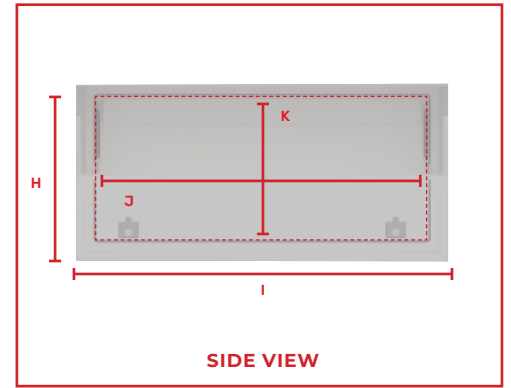

# Toolbox Specifications

**Last updated: January 2025.** All images shown are not to scale and are used as a guide for measurements only. Measurements do not include additional accessories such as Window Guards or Roof Racks, which may affect overall dimensions. Measurements only account for the Toolbox as a single unit.

## Sizing

| Exterior Dimensions              | 1200mm wide unit | 1450mm wide unit | 1800mm wide unit |
|----------------------------------|------------------|------------------|------------------|
| A. Toolbox Bottom Section Width  | 550mm            | 550mm            | 550mm            |
| B. Toolbox Height                | 850mm            | 850mm            | 850mm            |
| C. Toolbox Length                | 1200mm           | 1450mm           | 1800mm           |
| D. Toolbox Top Section Width     | 480mm            | 480mm            | 480mm            |
| E. Toolbox Bottom Section Height | 445mm            | 445mm            | 445mm            |
| Interior Dimensions              | 1200mm wide unit | 1450mm wide unit | 1800mm wide unit |
| F. Interior Top Section Width    | 445mm            | 445mm            | 445mm            |
| G. Interior Bottom Section Width | 505mm            | 505mm            | 505mm            |
| H. Interior Height               | 835mm            | 835mm            | 835mm            |
| I. Interior Length               | 1190mm           | 1440mm           | 1790mm           |
| Door Clearance                   | 1200mm wide unit | 1450mm wide unit | 1800mm wide unit |
| J. Side Door Width               | 1000mm           | 1250mm           | 1600mm           |
| K. Side Door Height              | 700mm            | 700mm            | 700mm            |