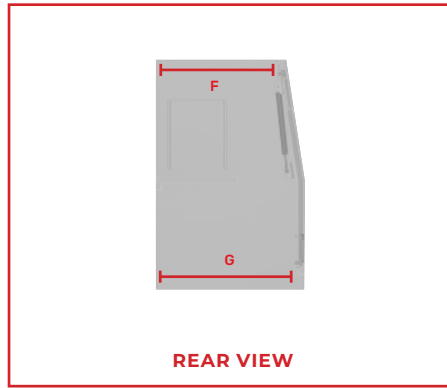

# Toolbox Specifications

**Last updated: January 2025.** All images shown are not to scale and are used as a guide for measurements only. Measurements do not include additional accessories such as Window Guards or Roof Racks, which may affect overall dimensions. Measurements only account for the Toolbox as a single unit.

## Sizing

| Exterior Dimensions              | 1200mm wide unit | 1450mm wide unit | 1800mm wide unit |
|----------------------------------|------------------|------------------|------------------|
| A. Toolbox Bottom Section Width  | 550mm            | 550mm            | 550mm            |
| B. Toolbox Height                | 850mm            | 850mm            | 850mm            |
| C. Toolbox Length                | 1200mm           | 1450mm           | 1800mm           |
| D. Toolbox Top Section Width     | 480mm            | 480mm            | 480mm            |
| E. Toolbox Bottom Section Height | 445mm            | 445mm            | 445mm            |
| Interior Dimensions              | 1200mm wide unit | 1450mm wide unit | 1800mm wide unit |
| F. Interior Top Section Width    | 445mm            | 445mm            | 445mm            |
| G. Interior Bottom Section Width | 505mm            | 505mm            | 505mm            |
| H. Interior Height               | 835mm            | 835mm            | 835mm            |
| I. Interior Length               | 1190mm           | 1440mm           | 1790mm           |
| Door Clearance                   | 1200mm wide unit | 1450mm wide unit | 1800mm wide unit |
| J. Side Door Width               | 1000mm           | 1250mm           | 1600mm           |
| K. Side Door Height              | 700mm            | 700mm            | 700mm            |