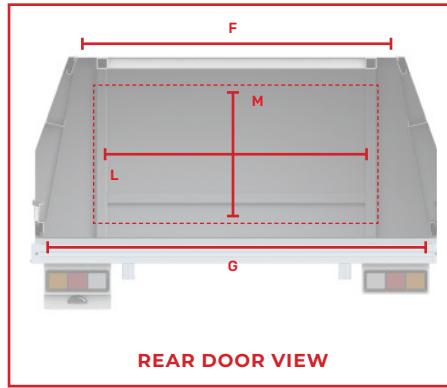

### Sizing

Exterior Dimensions	860mm high unit	1000mm high unit	1900mm wide unit	1900mm wide x 1000mm high unit
A. Canopy Bottom Section Width	1820mm	1820mm	1900mm	1900mm
B. Canopy Height	860mm	1000mm	860mm	1000mm
C. Canopy Length	1800mm	1800mm	1800mm	1800mm
D. Canopy Top Section Width	1500mm	1500mm	1500mm	1500mm
E. Canopy Bottom Section Height	445mm	445mm	445mm	445mm
Interior Dimensions	860mm high unit	1000mm high unit	1900mm wide unit	1900mm wide x 1000mm high unit
F. Interior Top Section Width	1450mm	1450mm	1450mm	1450mm
G. Interior Bottom Section Width	1700mm	1700mm	1800mm	1800mm
H. Interior Height	750mm	910mm	750mm	910mm
I. Interior Length	1710mm	1710mm	1710mm	1710mm
Door Clearance	860mm high unit	1000mm high unit	1900mm wide unit	1900mm wide x 1000mm high unit
J. Side Door Width	1380mm	1380mm	1380mm	1380mm
K. Side Door Height	665mm	805mm	665mm	805mm
L. Rear Door Width	1260mm	1260mm	1360mm	1360mm
M. Rear Door Height	610mm	750mm	610mm	750mm

### Sizing

Exterior Dimensions	860mm high unit	1000mm high unit	1900mm wide unit	1900mm wide x 1000mm high unit
A. Canopy Bottom Section Width	1820mm	1820mm	1900mm	1900mm
B. Canopy Height	860mm	1000mm	860mm	1000mm
C. Canopy Length	2100mm	2100mm	2100mm	2100mm
D. Canopy Top Section Width	1500mm	1500mm	1500mm	1500mm
E. Canopy Bottom Section Height	445mm	445mm	445mm	445mm
Interior Dimensions	860mm high unit	1000mm high unit	1900mm wide unit	1900mm wide x 1000mm high unit
F. Interior Top Section Width	1450mm	1450mm	1450mm	1450mm
G. Interior Bottom Section Width	1700mm	1700mm	1800mm	1800mm
H. Interior Height	750mm	910mm	750mm	910mm
I. Interior Length	2010mm	2010mm	2010mm	2010mm
Door Clearance	860mm high unit	1000mm high unit	1900mm wide unit	1900mm wide x 1000mm high unit
J. Side Door Width	1680mm	1680mm	1680mm	1680mm
K. Side Door Height	665mm	805mm	665mm	805mm
L. Rear Door Width	1260mm	1260mm	1360mm	1360mm
M. Rear Door Height	610mm	750mm	610mm	750mm