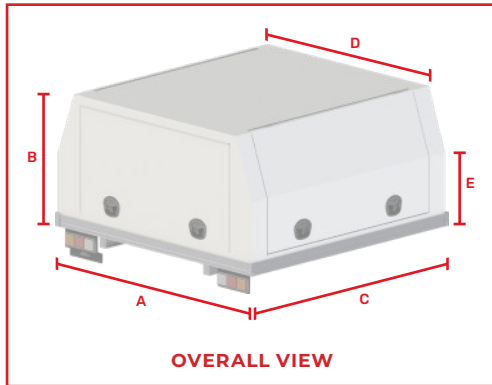

Single Cab Service Bodies

Specifications

Last updated: January 2025. All images shown are not to scale and are used as a guide for measurements only. Measurements do not include additional accessories such as Window Guards or Roof Racks, which may affect overall dimensions.

Exterior Dimensions	860mm high unit	1000mm high unit	1900mm wide unit	1900mm wide x 1000mm high unit
A. Canopy Bottom Section Width	1820mm	1820mm	1900mm	1900mm
B. Canopy Height	860mm	1000mm	860mm	1000mm
C. Canopy Length	2400mm	2400mm	2400mm	2400mm
D. Canopy Top Section Width	1500mm	1500mm	1500mm	1500mm
E. Canopy Bottom Section Height	445mm	445mm	445mm	445mm
Interior Dimensions	860mm high unit	1000mm high unit	1900mm wide unit	1900mm wide x 1000mm high unit
F. Interior Top Section Width	1450mm	1450mm	1450mm	1450mm
G. Interior Bottom Section Width	1700mm	1700mm	1800mm	1800mm
H. Interior Height	750mm	910mm	750mm	910mm
I. Interior Length	2010mm	2010mm	2010mm	2010mm
Door Clearance	860mm high unit	1000mm high unit	1900mm wide unit	1900mm wide x 1000mm high unit
J. Side Door Width	1680mm	1680mm	1680mm	1680mm
K. Side Door Height	665mm	805mm	665mm	805mm
L. Rear Door Width	1260mm	1260mm	1360mm	1360mm
M. Rear Door Height	610mm	750mm	610mm	750mm

Current Vehicle Compatibility

Vehicle Model	860mm high unit	1000mm high unit	1900mm wide unit	1900mm wide x 1000mm high unit
Ford Ranger Dual Cab (06/2022+)	✗	✗	✓	✓
Isuzu D-Max Dual Cab (07/2020+)	✓	✓	✓	✓
LDV T60 Max Dual Cab (08/2021+)	✓	✓	✓	✓
Mazda BT-50 Dual Cab (07/2020+)	✓	✓	✓	✓
Mitsubishi Triton MQ/MR Dual Cab (05/2015 - 02/2024)	✓	✓	✓	✓
Mitsubishi Triton Dual Cab (03/2024+)	✓	✓	✓	✓
Nissan Navara Dual Cab (01/2021+)	✓	✓	✓	✓
Toyota Hilux Dual Cab (09/2015+)	✓	✓	✓	✓
Volkswagen Amarok Dual Cab (05/2023+)	✗	✗	✓	✓