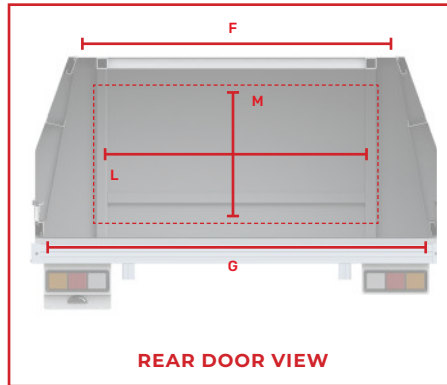

### Sizing

Exterior Dimensions	860mm high unit	1000mm high unit	1900mm wide unit	1900mm wide x 1000mm high unit
A. Canopy Bottom Section Width	1820mm	1820mm	1900mm	1900mm
B. Canopy Height	860mm	1000mm	860mm	1000mm
C. Canopy Length	1800mm	1800mm	1800mm	1800mm
D. Canopy Top Section Width	1500mm	1500mm	1500mm	1500mm
E. Canopy Bottom Section Height	445mm	445mm	445mm	445mm
Interior Dimensions	860mm high unit	1000mm high unit	1900mm wide unit	1900mm wide x 1000mm high unit
F. Interior Top Section Width	1450mm	1450mm	1450mm	1450mm
G. Interior Bottom Section Width	1700mm	1700mm	1800mm	1800mm
H. Interior Height	750mm	910mm	750mm	910mm
I. Interior Length	1710mm	1710mm	1710mm	1710mm
Door Clearance	860mm high unit	1000mm high unit	1900mm wide unit	1900mm wide x 1000mm high unit
J. Side Door Width	1380mm	1380mm	1380mm	1380mm
K. Side Door Height	665mm	805mm	665mm	805mm
L. Rear Door Width	1260mm	1260mm	1360mm	1360mm
M. Rear Door Height	610mm	750mm	610mm	750mm

### Sizing

Exterior Dimensions	860mm high unit	1000mm high unit	1900mm wide unit	1900mm wide x 1000mm high unit
A. Canopy Bottom Section Width	1820mm	1820mm	1900mm	1900mm
B. Canopy Height	860mm	1000mm	860mm	1000mm
C. Canopy Length	2100mm	2100mm	2100mm	2100mm
D. Canopy Top Section Width	1500mm	1500mm	1500mm	1500mm
E. Canopy Bottom Section Height	445mm	445mm	445mm	445mm
Interior Dimensions	860mm high unit	1000mm high unit	1900mm wide unit	1900mm wide x 1000mm high unit
F. Interior Top Section Width	1450mm	1450mm	1450mm	1450mm
G. Interior Bottom Section Width	1700mm	1700mm	1800mm	1800mm
H. Interior Height	750mm	910mm	750mm	910mm
I. Interior Length	2010mm	2010mm	2010mm	2010mm
Door Clearance	860mm high unit	1000mm high unit	1900mm wide unit	1900mm wide x 1000mm high unit
J. Side Door Width	1680mm	1680mm	1680mm	1680mm
K. Side Door Height	665mm	805mm	665mm	805mm
L. Rear Door Width	1260mm	1260mm	1360mm	1360mm
M. Rear Door Height	610mm	750mm	610mm	750mm