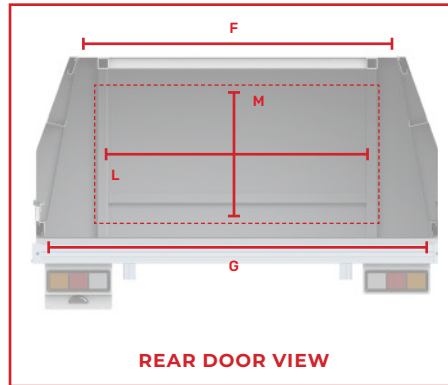

### Sizing

Exterior Dimensions	860mm high unit	1000mm high unit	1900mm wide unit	1900mm wide x 1000mm high unit
A. Canopy Bottom Section Width	1820mm	1820mm	1900mm	1900mm
B. Canopy Height	860mm	1000mm	860mm	1000mm
C. Canopy Length	2100mm	2100mm	2100mm	2100mm
D. Canopy Top Section Width	1500mm	1500mm	1500mm	1500mm
E. Canopy Bottom Section Height	445mm	445mm	445mm	445mm
Interior Dimensions	860mm high unit	1000mm high unit	1900mm wide unit	1900mm wide x 1000mm high unit
F. Interior Top Section Width	1450mm	1450mm	1450mm	1450mm
G. Interior Bottom Section Width	1700mm	1700mm	1800mm	1800mm
H. Interior Height	750mm	910mm	750mm	910mm
I. Interior Length	2010mm	2010mm	2010mm	2010mm
Door Clearance	860mm high unit	1000mm high unit	1900mm wide unit	1900mm wide x 1000mm high unit
J. Side Door Width	1680mm	1680mm	1680mm	1680mm
K. Side Door Height	665mm	805mm	665mm	805mm
L. Rear Door Width	1260mm	1260mm	1360mm	1360mm
M. Rear Door Height	610mm	750mm	610mm	750mm

Exterior Dimensions	860mm high unit	1000mm high unit	1900mm wide unit	1900mm wide x 1000mm high unit
A. Canopy Bottom Section Width	1820mm	1820mm	1900mm	1900mm
B. Canopy Height	860mm	1000mm	860mm	1000mm
C. Canopy Length	2400mm	2400mm	2400mm	2400mm
D. Canopy Top Section Width	1500mm	1500mm	1500mm	1500mm
E. Canopy Bottom Section Height	445mm	445mm	445mm	445mm
Interior Dimensions	860mm high unit	1000mm high unit	1900mm wide unit	1900mm wide x 1000mm high unit
F. Interior Top Section Width	1450mm	1450mm	1450mm	1450mm
G. Interior Bottom Section Width	1700mm	1700mm	1800mm	1800mm
H. Interior Height	750mm	910mm	750mm	910mm
I. Interior Length	2010mm	2010mm	2010mm	2010mm
Door Clearance	860mm high unit	1000mm high unit	1900mm wide unit	1900mm wide x 1000mm high unit
J. Side Door Width	1680mm	1680mm	1680mm	1680mm
K. Side Door Height	665mm	805mm	665mm	805mm
L. Rear Door Width	1260mm	1260mm	1360mm	1360mm
M. Rear Door Height	610mm	750mm	610mm	750mm