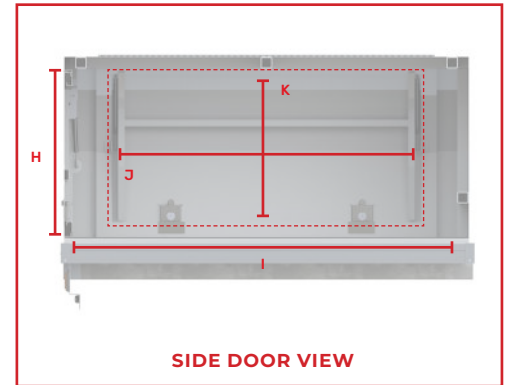

### Sizing

Exterior Dimensions	860mm high unit	1000mm high unit	1900mm wide unit	1900mm wide x 1000mm high unit
A. Canopy Bottom Section Width	1820mm	1820mm	1900mm	1900mm
B. Canopy Height	860mm	1000mm	860mm	1000mm
C. Canopy Length	2100mm	2100mm	2100mm	2100mm
D. Canopy Top Section Width	1500mm	1500mm	1500mm	1500mm
E. Canopy Bottom Section Height	445mm	445mm	445mm	445mm
Interior Dimensions	860mm high unit	1000mm high unit	1900mm wide unit	1900mm wide x 1000mm high unit
F. Interior Top Section Width	1450mm	1450mm	1450mm	1450mm
G. Interior Bottom Section Width	1700mm	1700mm	1800mm	1800mm
H. Interior Height	750mm	910mm	750mm	910mm
I. Interior Length	2010mm	2010mm	2010mm	2010mm
Door Clearance	860mm high unit	1000mm high unit	1900mm wide unit	1900mm wide x 1000mm high unit
J. Side Door Width	1680mm	1680mm	1680mm	1680mm
K. Side Door Height	665mm	805mm	665mm	805mm
L. Rear Door Width	1260mm	1260mm	1360mm	1360mm
M. Rear Door Height	610mm	750mm	610mm	750mm

Exterior Dimensions	860mm high unit	1000mm high unit	1900mm wide unit	1900mm wide x 1000mm high unit
A. Canopy Bottom Section Width	1820mm	1820mm	1900mm	1900mm
B. Canopy Height	860mm	1000mm	860mm	1000mm
C. Canopy Length	2400mm	2400mm	2400mm	2400mm
D. Canopy Top Section Width	1500mm	1500mm	1500mm	1500mm
E. Canopy Bottom Section Height	445mm	445mm	445mm	445mm
Interior Dimensions	860mm high unit	1000mm high unit	1900mm wide unit	1900mm wide x 1000mm high unit
F. Interior Top Section Width	1450mm	1450mm	1450mm	1450mm
G. Interior Bottom Section Width	1700mm	1700mm	1800mm	1800mm
H. Interior Height	750mm	910mm	750mm	910mm
I. Interior Length	2010mm	2010mm	2010mm	2010mm
Door Clearance	860mm high unit	1000mm high unit	1900mm wide unit	1900mm wide x 1000mm high unit
J. Side Door Width	1680mm	1680mm	1680mm	1680mm
K. Side Door Height	665mm	805mm	665mm	805mm
L. Rear Door Width	1260mm	1260mm	1360mm	1360mm
M. Rear Door Height	610mm	750mm	610mm	750mm