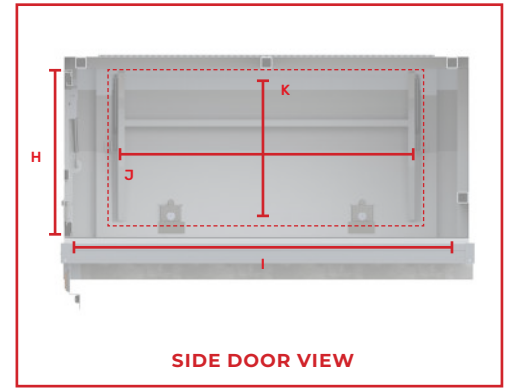

### Sizing

Exterior Dimensions	860mm high unit	1000mm high unit	1900mm wide unit	1900mm wide x 1000mm high unit
A. Canopy Bottom Section Width	1820mm	1820mm	1900mm	1900mm
B. Canopy Height	860mm	1000mm	860mm	1000mm
C. Canopy Length	1800mm	1800mm	1800mm	1800mm
D. Canopy Top Section Width	1500mm	1500mm	1500mm	1500mm
E. Canopy Bottom Section Height	445mm	445mm	445mm	445mm
Interior Dimensions	860mm high unit	1000mm high unit	1900mm wide unit	1900mm wide x 1000mm high unit
F. Interior Top Section Width	1450mm	1450mm	1450mm	1450mm
G. Interior Bottom Section Width	1700mm	1700mm	1800mm	1800mm
H. Interior Height	750mm	910mm	750mm	910mm
I. Interior Length	1710mm	1710mm	1710mm	1710mm
Door Clearance	860mm high unit	1000mm high unit	1900mm wide unit	1900mm wide x 1000mm high unit
J. Side Door Width	1380mm	1380mm	1380mm	1380mm
K. Side Door Height	665mm	805mm	665mm	805mm
L. Rear Door Width	1260mm	1260mm	1360mm	1360mm
M. Rear Door Height	610mm	750mm	610mm	750mm

### Sizing

Exterior Dimensions	860mm high unit	1000mm high unit	1900mm wide unit	1900mm wide x 1000mm high unit
A. Canopy Bottom Section Width	1820mm	1820mm	1900mm	1900mm
B. Canopy Height	860mm	1000mm	860mm	1000mm
C. Canopy Length	2100mm	2100mm	2100mm	2100mm
D. Canopy Top Section Width	1500mm	1500mm	1500mm	1500mm
E. Canopy Bottom Section Height	445mm	445mm	445mm	445mm
Interior Dimensions	860mm high unit	1000mm high unit	1900mm wide unit	1900mm wide x 1000mm high unit
F. Interior Top Section Width	1450mm	1450mm	1450mm	1450mm
G. Interior Bottom Section Width	1700mm	1700mm	1800mm	1800mm
H. Interior Height	750mm	910mm	750mm	910mm
I. Interior Length	2010mm	2010mm	2010mm	2010mm
Door Clearance	860mm high unit	1000mm high unit	1900mm wide unit	1900mm wide x 1000mm high unit
J. Side Door Width	1680mm	1680mm	1680mm	1680mm
K. Side Door Height	665mm	805mm	665mm	805mm
L. Rear Door Width	1260mm	1260mm	1360mm	1360mm
M. Rear Door Height	610mm	750mm	610mm	750mm