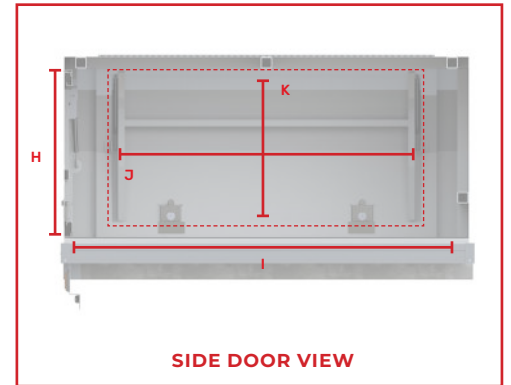

### Sizing

Exterior Dimensions	860mm high unit	1000mm high unit	1900mm wide unit	1900mm wide x 1000mm high unit
A. Canopy Bottom Section Width	1820mm	1820mm	1900mm	1900mm
B. Canopy Height	860mm	1000mm	860mm	1000mm
C. Canopy Length	1800mm	1800mm	1800mm	1800mm
D. Canopy Top Section Width	1500mm	1500mm	1500mm	1500mm
E. Canopy Bottom Section Height	445mm	445mm	445mm	445mm
Interior Dimensions	860mm high unit	1000mm high unit	1900mm wide unit	1900mm wide x 1000mm high unit
F. Interior Top Section Width	1450mm	1450mm	1450mm	1450mm
G. Interior Bottom Section Width	1700mm	1700mm	1800mm	1800mm
H. Interior Height	750mm	910mm	750mm	910mm
I. Interior Length	1710mm	1710mm	1710mm	1710mm
Door Clearance	860mm high unit	1000mm high unit	1900mm wide unit	1900mm wide x 1000mm high unit
J. Side Door Width	1380mm	1380mm	1380mm	1380mm
K. Side Door Height	665mm	805mm	665mm	805mm
L. Rear Door Width	1260mm	1260mm	1360mm	1360mm
M. Rear Door Height	610mm	750mm	610mm	750mm

### Sizing

Exterior Dimensions	860mm high unit	1000mm high unit	1900mm wide unit	1900mm wide x 1000mm high unit
A. Canopy Bottom Section Width	1820mm	1820mm	1900mm	1900mm
B. Canopy Height	860mm	1000mm	860mm	1000mm
C. Canopy Length	2100mm	2100mm	2100mm	2100mm
D. Canopy Top Section Width	1500mm	1500mm	1500mm	1500mm
E. Canopy Bottom Section Height	445mm	445mm	445mm	445mm
Interior Dimensions	860mm high unit	1000mm high unit	1900mm wide unit	1900mm wide x 1000mm high unit
F. Interior Top Section Width	1450mm	1450mm	1450mm	1450mm
G. Interior Bottom Section Width	1700mm	1700mm	1800mm	1800mm
H. Interior Height	750mm	910mm	750mm	910mm
I. Interior Length	2010mm	2010mm	2010mm	2010mm
Door Clearance	860mm high unit	1000mm high unit	1900mm wide unit	1900mm wide x 1000mm high unit
J. Side Door Width	1680mm	1680mm	1680mm	1680mm
K. Side Door Height	665mm	805mm	665mm	805mm
L. Rear Door Width	1260mm	1260mm	1360mm	1360mm
M. Rear Door Height	610mm	750mm	610mm	750mm