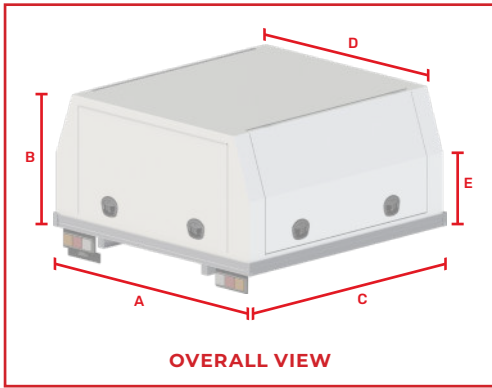

### Sizing

Exterior Dimensions	860mm high unit	1000mm high unit	1900mm wide unit	1900mm wide x 1000mm high unit
A. Canopy Bottom Section Width	1820mm	1820mm	1900mm	1900mm
B. Canopy Height	860mm	1000mm	860mm	1000mm
C. Canopy Length	1800mm	1800mm	1800mm	1800mm
D. Canopy Top Section Width	1500mm	1500mm	1500mm	1500mm
E. Canopy Bottom Section Height	445mm	445mm	445mm	445mm
Interior Dimensions	860mm high unit	1000mm high unit	1900mm wide unit	1900mm wide x 1000mm high unit
F. Interior Top Section Width	1450mm	1450mm	1450mm	1450mm
G. Interior Bottom Section Width	1700mm	1700mm	1800mm	1800mm
H. Interior Height	750mm	910mm	750mm	910mm
I. Interior Length	1710mm	1710mm	1710mm	1710mm
Door Clearance	860mm high unit	1000mm high unit	1900mm wide unit	1900mm wide x 1000mm high unit
J. Side Door Width	1380mm	1380mm	1380mm	1380mm
K. Side Door Height	665mm	805mm	665mm	805mm
L. Rear Door Width	1260mm	1260mm	1360mm	1360mm
M. Rear Door Height	610mm	750mm	610mm	750mm