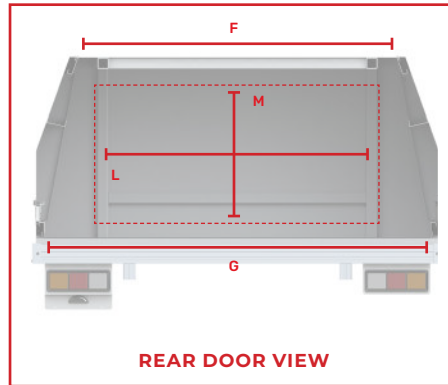

Sizing

Exterior Dimensions	860mm high unit	1000mm high unit	1900mm wide unit	1900mm wide x 1000mm high unit
A. Canopy Bottom Section Width	1820mm	1820mm	1900mm	1900mm
B. Canopy Height	860mm	1000mm	860mm	1000mm
C. Canopy Length	2100mm	2100mm	2100mm	2100mm
D. Canopy Top Section Width	1500mm	1500mm	1500mm	1500mm
E. Canopy Bottom Section Height	445mm	445mm	445mm	445mm
Interior Dimensions	860mm high unit	1000mm high unit	1900mm wide unit	1900mm wide x 1000mm high unit
F. Interior Top Section Width	1450mm	1450mm	1450mm	1450mm
G. Interior Bottom Section Width	1700mm	1700mm	1800mm	1800mm
H. Interior Height	750mm	910mm	750mm	910mm
I. Interior Length	2010mm	2010mm	2010mm	2010mm
Door Clearance	860mm high unit	1000mm high unit	1900mm wide unit	1900mm wide x 1000mm high unit
J. Side Door Width	1680mm	1680mm	1680mm	1680mm
K. Side Door Height	665mm	805mm	665mm	805mm
L. Rear Door Width	1260mm	1260mm	1360mm	1360mm
M. Rear Door Height	610mm	750mm	610mm	750mm

Exterior Dimensions	860mm high unit	1000mm high unit	1900mm wide unit	1900mm wide x 1000mm high unit
A. Canopy Bottom Section Width	1820mm	1820mm	1900mm	1900mm
B. Canopy Height	860mm	1000mm	860mm	1000mm
C. Canopy Length	2400mm	2400mm	2400mm	2400mm
D. Canopy Top Section Width	1500mm	1500mm	1500mm	1500mm
E. Canopy Bottom Section Height	445mm	445mm	445mm	445mm
Interior Dimensions	860mm high unit	1000mm high unit	1900mm wide unit	1900mm wide x 1000mm high unit
F. Interior Top Section Width	1450mm	1450mm	1450mm	1450mm
G. Interior Bottom Section Width	1700mm	1700mm	1800mm	1800mm
H. Interior Height	750mm	910mm	750mm	910mm
I. Interior Length	2010mm	2010mm	2010mm	2010mm
Door Clearance	860mm high unit	1000mm high unit	1900mm wide unit	1900mm wide x 1000mm high unit
J. Side Door Width	1680mm	1680mm	1680mm	1680mm
K. Side Door Height	665mm	805mm	665mm	805mm
L. Rear Door Width	1260mm	1260mm	1360mm	1360mm
M. Rear Door Height	610mm	750mm	610mm	750mm