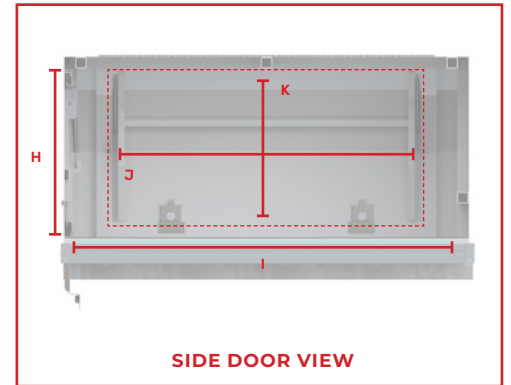

Sizing

Exterior Dimensions	860mm high unit	1000mm high unit	1900mm wide unit	1900mm wide x 1000mm high unit
A. Canopy Bottom Section Width	1820mm	1820mm	1900mm	1900mm
B. Canopy Height	860mm	1000mm	860mm	1000mm
C. Canopy Length	1800mm	1800mm	1800mm	1800mm
D. Canopy Top Section Width	1500mm	1500mm	1500mm	1500mm
E. Canopy Bottom Section Height	445mm	445mm	445mm	445mm
Interior Dimensions	860mm high unit	1000mm high unit	1900mm wide unit	1900mm wide x 1000mm high unit
F. Interior Top Section Width	1450mm	1450mm	1450mm	1450mm
G. Interior Bottom Section Width	1700mm	1700mm	1800mm	1800mm
H. Interior Height	750mm	910mm	750mm	910mm
I. Interior Length	1710mm	1710mm	1710mm	1710mm
Door Clearance	860mm high unit	1000mm high unit	1900mm wide unit	1900mm wide x 1000mm high unit
J. Side Door Width	1380mm	1380mm	1380mm	1380mm
K. Side Door Height	665mm	805mm	665mm	805mm
L. Rear Door Width	1260mm	1260mm	1360mm	1360mm
M. Rear Door Height	610mm	750mm	610mm	750mm

Sizing

Exterior Dimensions	860mm high unit	1000mm high unit	1900mm wide unit	1900mm wide x 1000mm high unit
A. Canopy Bottom Section Width	1820mm	1820mm	1900mm	1900mm
B. Canopy Height	860mm	1000mm	860mm	1000mm
C. Canopy Length	2100mm	2100mm	2100mm	2100mm
D. Canopy Top Section Width	1500mm	1500mm	1500mm	1500mm
E. Canopy Bottom Section Height	445mm	445mm	445mm	445mm
Interior Dimensions	860mm high unit	1000mm high unit	1900mm wide unit	1900mm wide x 1000mm high unit
F. Interior Top Section Width	1450mm	1450mm	1450mm	1450mm
G. Interior Bottom Section Width	1700mm	1700mm	1800mm	1800mm
H. Interior Height	750mm	910mm	750mm	910mm
I. Interior Length	2010mm	2010mm	2010mm	2010mm
Door Clearance	860mm high unit	1000mm high unit	1900mm wide unit	1900mm wide x 1000mm high unit
J. Side Door Width	1680mm	1680mm	1680mm	1680mm
K. Side Door Height	665mm	805mm	665mm	805mm
L. Rear Door Width	1260mm	1260mm	1360mm	1360mm
M. Rear Door Height	610mm	750mm	610mm	750mm