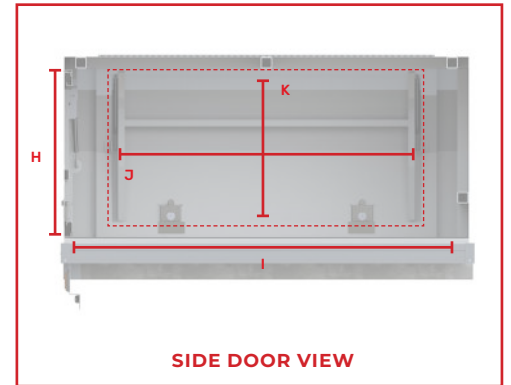

Sizing

Exterior Dimensions	860mm high unit	1000mm high unit	1900mm wide unit	1900mm wide x 1000mm high unit
A. Canopy Bottom Section Width	1820mm	1820mm	1900mm	1900mm
B. Canopy Height	860mm	1000mm	860mm	1000mm
C. Canopy Length	2100mm	2100mm	2100mm	2100mm
D. Canopy Top Section Width	1500mm	1500mm	1500mm	1500mm
E. Canopy Bottom Section Height	445mm	445mm	445mm	445mm
Interior Dimensions	860mm high unit	1000mm high unit	1900mm wide unit	1900mm wide x 1000mm high unit
F. Interior Top Section Width	1450mm	1450mm	1450mm	1450mm
G. Interior Bottom Section Width	1700mm	1700mm	1800mm	1800mm
H. Interior Height	750mm	910mm	750mm	910mm
I. Interior Length	2010mm	2010mm	2010mm	2010mm
Door Clearance	860mm high unit	1000mm high unit	1900mm wide unit	1900mm wide x 1000mm high unit
J. Side Door Width	1680mm	1680mm	1680mm	1680mm
K. Side Door Height	665mm	805mm	665mm	805mm
L. Rear Door Width	1260mm	1260mm	1360mm	1360mm
M. Rear Door Height	610mm	750mm	610mm	750mm

Exterior Dimensions	860mm high unit	1000mm high unit	1900mm wide unit	1900mm wide x 1000mm high unit
A. Canopy Bottom Section Width	1820mm	1820mm	1900mm	1900mm
B. Canopy Height	860mm	1000mm	860mm	1000mm
C. Canopy Length	2400mm	2400mm	2400mm	2400mm
D. Canopy Top Section Width	1500mm	1500mm	1500mm	1500mm
E. Canopy Bottom Section Height	445mm	445mm	445mm	445mm
Interior Dimensions	860mm high unit	1000mm high unit	1900mm wide unit	1900mm wide x 1000mm high unit
F. Interior Top Section Width	1450mm	1450mm	1450mm	1450mm
G. Interior Bottom Section Width	1700mm	1700mm	1800mm	1800mm
H. Interior Height	750mm	910mm	750mm	910mm
I. Interior Length	2010mm	2010mm	2010mm	2010mm
Door Clearance	860mm high unit	1000mm high unit	1900mm wide unit	1900mm wide x 1000mm high unit
J. Side Door Width	1680mm	1680mm	1680mm	1680mm
K. Side Door Height	665mm	805mm	665mm	805mm
L. Rear Door Width	1260mm	1260mm	1360mm	1360mm
M. Rear Door Height	610mm	750mm	610mm	750mm