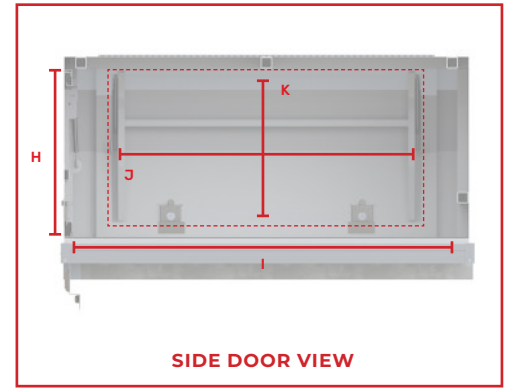

Sizing

Exterior Dimensions	860mm high unit	1000mm high unit	1900mm wide unit	1900mm wide x 1000mm high unit
A. Canopy Bottom Section Width	1820mm	1820mm	1900mm	1900mm
B. Canopy Height	860mm	1000mm	860mm	1000mm
C. Canopy Length	1800mm	1800mm	1800mm	1800mm
D. Canopy Top Section Width	1500mm	1500mm	1500mm	1500mm
E. Canopy Bottom Section Height	445mm	445mm	445mm	445mm
Interior Dimensions	860mm high unit	1000mm high unit	1900mm wide unit	1900mm wide x 1000mm high unit
F. Interior Top Section Width	1450mm	1450mm	1450mm	1450mm
G. Interior Bottom Section Width	1700mm	1700mm	1800mm	1800mm
H. Interior Height	750mm	910mm	750mm	910mm
I. Interior Length	1710mm	1710mm	1710mm	1710mm
Door Clearance	860mm high unit	1000mm high unit	1900mm wide unit	1900mm wide x 1000mm high unit
J. Side Door Width	1380mm	1380mm	1380mm	1380mm
K. Side Door Height	665mm	805mm	665mm	805mm
L. Rear Door Width	1260mm	1260mm	1360mm	1360mm
M. Rear Door Height	610mm	750mm	610mm	750mm

Sizing

Exterior Dimensions	860mm high unit	1000mm high unit	1900mm wide unit	1900mm wide x 1000mm high unit
A. Canopy Bottom Section Width	1820mm	1820mm	1900mm	1900mm
B. Canopy Height	860mm	1000mm	860mm	1000mm
C. Canopy Length	2100mm	2100mm	2100mm	2100mm
D. Canopy Top Section Width	1500mm	1500mm	1500mm	1500mm
E. Canopy Bottom Section Height	445mm	445mm	445mm	445mm
Interior Dimensions	860mm high unit	1000mm high unit	1900mm wide unit	1900mm wide x 1000mm high unit
F. Interior Top Section Width	1450mm	1450mm	1450mm	1450mm
G. Interior Bottom Section Width	1700mm	1700mm	1800mm	1800mm
H. Interior Height	750mm	910mm	750mm	910mm
I. Interior Length	2010mm	2010mm	2010mm	2010mm
Door Clearance	860mm high unit	1000mm high unit	1900mm wide unit	1900mm wide x 1000mm high unit
J. Side Door Width	1680mm	1680mm	1680mm	1680mm
K. Side Door Height	665mm	805mm	665mm	805mm
L. Rear Door Width	1260mm	1260mm	1360mm	1360mm
M. Rear Door Height	610mm	750mm	610mm	750mm