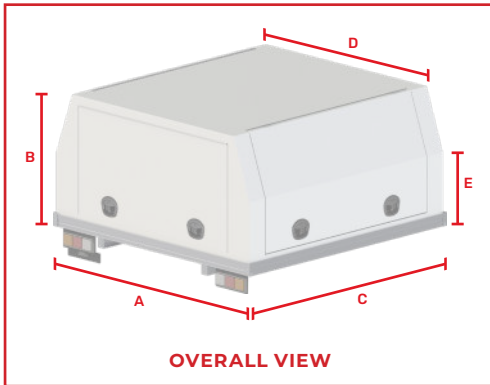

Single Cab Service Bodies

Specifications

Last updated: January 2025. All images shown are not to scale and are used as a guide for measurements only. Measurements do not include additional accessories such as Window Guards or Roof Racks, which may affect overall dimensions.

Exterior Dimensions	860mm high unit	1000mm high unit	1900mm wide unit	1900mm wide x 1000mm high unit
A. Canopy Bottom Section Width	1820mm	1820mm	1900mm	1900mm
B. Canopy Height	860mm	1000mm	860mm	1000mm
C. Canopy Length	2400mm	2400mm	2400mm	2400mm
D. Canopy Top Section Width	1500mm	1500mm	1500mm	1500mm
E. Canopy Bottom Section Height	445mm	445mm	445mm	445mm
Interior Dimensions	860mm high unit	1000mm high unit	1900mm wide unit	1900mm wide x 1000mm high unit
F. Interior Top Section Width	1450mm	1450mm	1450mm	1450mm
G. Interior Bottom Section Width	1700mm	1700mm	1800mm	1800mm
H. Interior Height	750mm	910mm	750mm	910mm
I. Interior Length	2010mm	2010mm	2010mm	2010mm
Door Clearance	860mm high unit	1000mm high unit	1900mm wide unit	1900mm wide x 1000mm high unit
J. Side Door Width	1680mm	1680mm	1680mm	1680mm
K. Side Door Height	665mm	805mm	665mm	805mm
L. Rear Door Width	1260mm	1260mm	1360mm	1360mm
M. Rear Door Height	610mm	750mm	610mm	750mm

Current Vehicle Compatibility

Vehicle Model	860mm high unit	1000mm high unit	1900mm wide unit	1900mm wide x 1000mm high unit
Ford Ranger Dual Cab (06/2022+)	✗	✗	✓	✓
Isuzu D-Max Dual Cab (07/2020+)	✓	✓	✓	✓
LDV T60 Max Dual Cab (08/2021+)	✓	✓	✓	✓
Mazda BT-50 Dual Cab (07/2020+)	✓	✓	✓	✓
Mitsubishi Triton MQ/MR Dual Cab (05/2015 - 02/2024)	✓	✓	✓	✓
Mitsubishi Triton Dual Cab (03/2024+)	✓	✓	✓	✓
Nissan Navara Dual Cab (01/2021+)	✓	✓	✓	✓
Toyota Hilux Dual Cab (09/2015+)	✓	✓	✓	✓
Volkswagen Amarok Dual Cab (05/2023+)	✗	✗	✓	✓