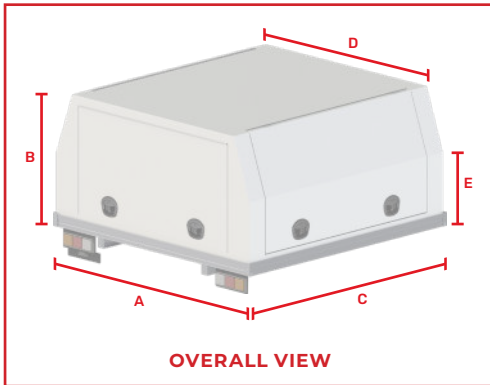

Extra Cab Service Bodies

Specifications

Last updated: January 2025. All images shown are not to scale and are used as a guide for measurements only. Measurements do not include additional accessories such as Window Guards or Roof Racks, which may affect overall dimensions.

Sizing

Exterior Dimensions	860mm high unit	1000mm high unit	1900mm wide unit	1900mm wide x 1000mm high unit
A. Canopy Bottom Section Width	1820mm	1820mm	1900mm	1900mm
B. Canopy Height	860mm	1000mm	860mm	1000mm
C. Canopy Length	2100mm	2100mm	2100mm	2100mm
D. Canopy Top Section Width	1500mm	1500mm	1500mm	1500mm
E. Canopy Bottom Section Height	445mm	445mm	445mm	445mm
Interior Dimensions	860mm high unit	1000mm high unit	1900mm wide unit	1900mm wide x 1000mm high unit
F. Interior Top Section Width	1450mm	1450mm	1450mm	1450mm
G. Interior Bottom Section Width	1700mm	1700mm	1800mm	1800mm
H. Interior Height	750mm	910mm	750mm	910mm
I. Interior Length	2010mm	2010mm	2010mm	2010mm
Door Clearance	860mm high unit	1000mm high unit	1900mm wide unit	1900mm wide x 1000mm high unit
J. Side Door Width	1680mm	1680mm	1680mm	1680mm
K. Side Door Height	665mm	805mm	665mm	805mm
L. Rear Door Width	1260mm	1260mm	1360mm	1360mm
M. Rear Door Height	610mm	750mm	610mm	750mm

Current Vehicle Compatibility

Vehicle Model	860mm high unit	1000mm high unit	1900mm wide unit	1900mm wide x 1000mm high unit
Ford Ranger Dual Cab (06/2022+)	✗	✗	✓	✓
Isuzu D-Max Dual Cab (07/2020+)	✓	✓	✓	✓
LDV T60 Max Dual Cab (08/2021+)	✓	✓	✓	✓
Mazda BT-50 Dual Cab (07/2020+)	✓	✓	✓	✓
Mitsubishi Triton MQ/MR Dual Cab (05/2015 - 02/2024)	✓	✓	✓	✓
Mitsubishi Triton Dual Cab (03/2024+)	✓	✓	✓	✓
Nissan Navara Dual Cab (01/2021+)	✓	✓	✓	✓
Toyota Hilux Dual Cab (09/2015+)	✓	✓	✓	✓
Volkswagen Amarok Dual Cab (05/2023+)	✗	✗	✓	✓