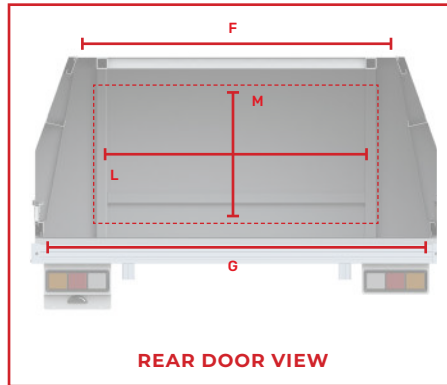

Sizing

Exterior Dimensions	860mm high unit	1000mm high unit	1900mm wide unit	1900mm wide x 1000mm high unit
A. Canopy Bottom Section Width	1820mm	1820mm	1900mm	1900mm
B. Canopy Height	860mm	1000mm	860mm	1000mm
C. Canopy Length	1800mm	1800mm	1800mm	1800mm
D. Canopy Top Section Width	1500mm	1500mm	1500mm	1500mm
E. Canopy Bottom Section Height	445mm	445mm	445mm	445mm
Interior Dimensions	860mm high unit	1000mm high unit	1900mm wide unit	1900mm wide x 1000mm high unit
F. Interior Top Section Width	1450mm	1450mm	1450mm	1450mm
G. Interior Bottom Section Width	1700mm	1700mm	1800mm	1800mm
H. Interior Height	750mm	910mm	750mm	910mm
I. Interior Length	1710mm	1710mm	1710mm	1710mm
Door Clearance	860mm high unit	1000mm high unit	1900mm wide unit	1900mm wide x 1000mm high unit
J. Side Door Width	1380mm	1380mm	1380mm	1380mm
K. Side Door Height	665mm	805mm	665mm	805mm
L. Rear Door Width	1260mm	1260mm	1360mm	1360mm
M. Rear Door Height	610mm	750mm	610mm	750mm

Sizing

Exterior Dimensions	860mm high unit	1000mm high unit	1900mm wide unit	1900mm wide x 1000mm high unit
A. Canopy Bottom Section Width	1820mm	1820mm	1900mm	1900mm
B. Canopy Height	860mm	1000mm	860mm	1000mm
C. Canopy Length	2100mm	2100mm	2100mm	2100mm
D. Canopy Top Section Width	1500mm	1500mm	1500mm	1500mm
E. Canopy Bottom Section Height	445mm	445mm	445mm	445mm
Interior Dimensions	860mm high unit	1000mm high unit	1900mm wide unit	1900mm wide x 1000mm high unit
F. Interior Top Section Width	1450mm	1450mm	1450mm	1450mm
G. Interior Bottom Section Width	1700mm	1700mm	1800mm	1800mm
H. Interior Height	750mm	910mm	750mm	910mm
I. Interior Length	2010mm	2010mm	2010mm	2010mm
Door Clearance	860mm high unit	1000mm high unit	1900mm wide unit	1900mm wide x 1000mm high unit
J. Side Door Width	1680mm	1680mm	1680mm	1680mm
K. Side Door Height	665mm	805mm	665mm	805mm
L. Rear Door Width	1260mm	1260mm	1360mm	1360mm
M. Rear Door Height	610mm	750mm	610mm	750mm