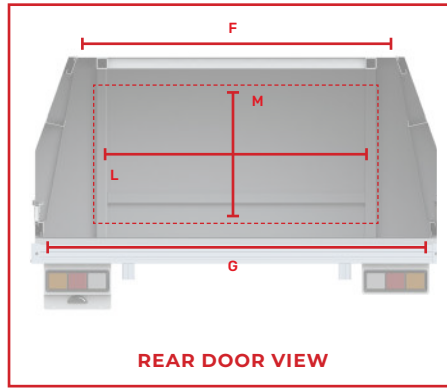

Sizing

Exterior Dimensions	860mm high unit	1000mm high unit	1900mm wide unit	1900mm wide x 1000mm high unit
A. Canopy Bottom Section Width	1820mm	1820mm	1900mm	1900mm
B. Canopy Height	860mm	1000mm	860mm	1000mm
C. Canopy Length	1800mm	1800mm	1800mm	1800mm
D. Canopy Top Section Width	1500mm	1500mm	1500mm	1500mm
E. Canopy Bottom Section Height	445mm	445mm	445mm	445mm
Interior Dimensions	860mm high unit	1000mm high unit	1900mm wide unit	1900mm wide x 1000mm high unit
F. Interior Top Section Width	1450mm	1450mm	1450mm	1450mm
G. Interior Bottom Section Width	1700mm	1700mm	1800mm	1800mm
H. Interior Height	750mm	910mm	750mm	910mm
I. Interior Length	1710mm	1710mm	1710mm	1710mm
Door Clearance	860mm high unit	1000mm high unit	1900mm wide unit	1900mm wide x 1000mm high unit
J. Side Door Width	1380mm	1380mm	1380mm	1380mm
K. Side Door Height	665mm	805mm	665mm	805mm
L. Rear Door Width	1260mm	1260mm	1360mm	1360mm
M. Rear Door Height	610mm	750mm	610mm	750mm

Sizing

Exterior Dimensions	860mm high unit	1000mm high unit	1900mm wide unit	1900mm wide x 1000mm high unit
A. Canopy Bottom Section Width	1820mm	1820mm	1900mm	1900mm
B. Canopy Height	860mm	1000mm	860mm	1000mm
C. Canopy Length	2100mm	2100mm	2100mm	2100mm
D. Canopy Top Section Width	1500mm	1500mm	1500mm	1500mm
E. Canopy Bottom Section Height	445mm	445mm	445mm	445mm
Interior Dimensions	860mm high unit	1000mm high unit	1900mm wide unit	1900mm wide x 1000mm high unit
F. Interior Top Section Width	1450mm	1450mm	1450mm	1450mm
G. Interior Bottom Section Width	1700mm	1700mm	1800mm	1800mm
H. Interior Height	750mm	910mm	750mm	910mm
I. Interior Length	2010mm	2010mm	2010mm	2010mm
Door Clearance	860mm high unit	1000mm high unit	1900mm wide unit	1900mm wide x 1000mm high unit
J. Side Door Width	1680mm	1680mm	1680mm	1680mm
K. Side Door Height	665mm	805mm	665mm	805mm
L. Rear Door Width	1260mm	1260mm	1360mm	1360mm
M. Rear Door Height	610mm	750mm	610mm	750mm