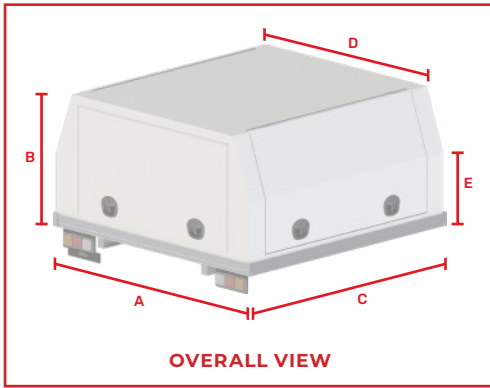

Dual Cab Service Bodies

Specifications

Last updated: January 2025. All images shown are not to scale and are used as a guide for measurements only. Measurements do not include additional accessories such as Window Guards or Roof Racks, which may affect overall dimensions.

Sizing

Exterior Dimensions	860mm high unit	1000mm high unit	1900mm wide unit	1900mm wide x 1000mm high unit
A. Canopy Bottom Section Width	1820mm	1820mm	1900mm	1900mm
B. Canopy Height	860mm	1000mm	860mm	1000mm
C. Canopy Length	1800mm	1800mm	1800mm	1800mm
D. Canopy Top Section Width	1500mm	1500mm	1500mm	1500mm
E. Canopy Bottom Section Height	445mm	445mm	445mm	445mm
Interior Dimensions	860mm high unit	1000mm high unit	1900mm wide unit	1900mm wide x 1000mm high unit
F. Interior Top Section Width	1450mm	1450mm	1450mm	1450mm
G. Interior Bottom Section Width	1700mm	1700mm	1800mm	1800mm
H. Interior Height	750mm	910mm	750mm	910mm
I. Interior Length	1710mm	1710mm	1710mm	1710mm
Door Clearance	860mm high unit	1000mm high unit	1900mm wide unit	1900mm wide x 1000mm high unit
J. Side Door Width	1380mm	1380mm	1380mm	1380mm
K. Side Door Height	665mm	805mm	665mm	805mm
L. Rear Door Width	1260mm	1260mm	1360mm	1360mm
M. Rear Door Height	610mm	750mm	610mm	750mm