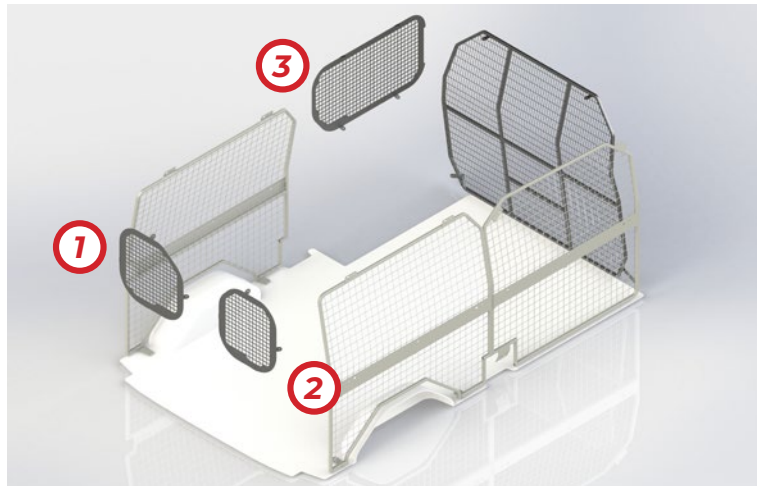

WG-LD724-279P

Mesh Window Guard to Suit Passenger Side Barn Door - To Suit LDV Electric Deliver 7 LWB (01/2024+)

WG-LD724-280P

Mesh Window Guard to Suit Passenger Side Sliding Door - To Suit LDV Electric Deliver 7 LWB (01/2024+)

WINDOW GUARDS

TO SUIT LDV ELECTRIC DELIVER 7 LWB LOW ROOF (01/2024+)

1. Rear Barn Door Window Guard (Passenger Side)

2. Rear Barn Door Window Guard (Driver Side)

3. Passenger Side Sliding Door Window Guard

Window Guards - all options (Cargo Barrier & wall panels sold Separately)

PRODUCT DETAILS

SUITS

LDV Electric Deliver 7 LWB Low Roof
(01/2024+)

TYPE

Window Guard

AVAILABILITY

Now

KEY FEATURES

- › Designed to suit LDV eDeliver 7 LWB Low Roof (01/2024+) Model
- › Made to suit Passenger side sliding door and rear barn doors
- › Caddy's signature mesh design can be easily seen from the outside looking in, securing the vehicle from would-be thieves
- › Window Guard protects window from damage when carrying unsecured items in the cargo area
- › Can be easily removed with the use of an allen key which allows for windows to be cleaned or tinted