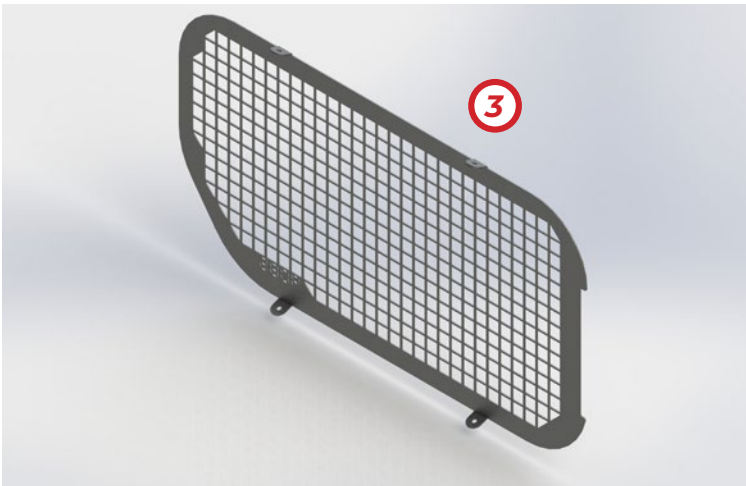

WG-LD724-279P

Mesh Window Guard to Suit Passenger Side Barn Door - To Suit LDV Electric Deliver 7 LWB (01/2024+)

WG-LD724-280P

Mesh Window Guard to Suit Passenger Side Sliding Door - To Suit LDV Electric Deliver 7 LWB (01/2024+)

WINDOW GUARDS

TO SUIT LDV ELECTRIC DELIVER 7 LWB LOW ROOF (01/2024+)

1. Rear Barn Door Window Guard (Passenger Side)

2. Rear Barn Door Window Guard (Driver Side)

3. Passenger Side Sliding Door Window Guard

Window Guards - all options (Cargo Barrier & wall panels sold Separately)

PRODUCT DETAILS

SUITS

LDV Electric Deliver 7 LWB Low Roof
(01/2024+)

TYPE

Window Guard

AVAILABILITY

Now

KEY FEATURES

- › Designed to suit LDV eDeliver 7 LWB Low Roof (01/2024+) Model
- › Made to suit Passenger side sliding door and rear barn doors
- › Caddy's signature mesh design can be easily seen from the outside looking in, securing the vehicle from would-be thieves
- › Window Guard protects window from damage when carrying unsecured items in the cargo area
- › Can be easily removed with the use of an allen key which allows for windows to be cleaned or tinted