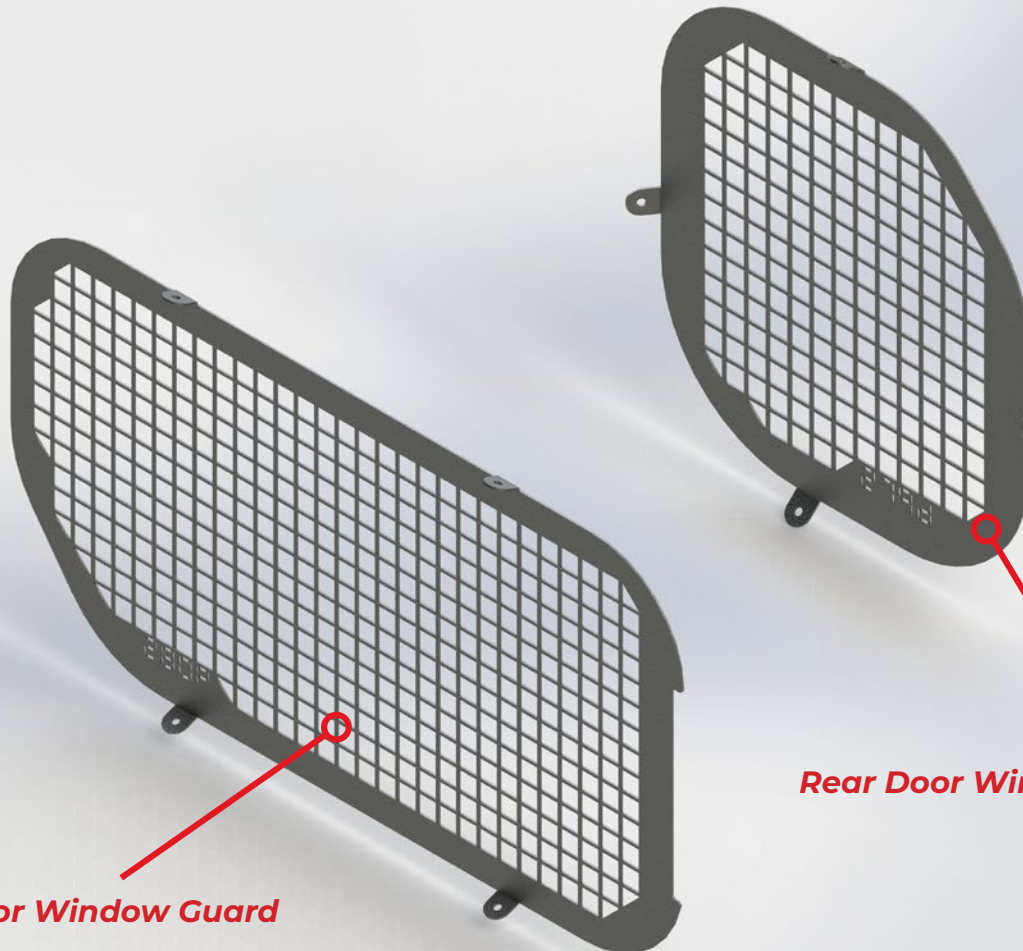

PRODUCT RELEASE

WINDOW GUARDS

TO SUIT LDV ELECTRIC DELIVER 7 LWB LOW ROOF (01/2024+)

Side Door Window Guard

Rear Door Window Guard

NEW PRODUCT FROM CADDY STORAGE

WG-LD724-279D

Mesh Window Guard to Suit Driver Side Barn Door - To Suit LDV Electric Deliver 7 LWB (01/2024+)

WG-LD724-279P

Mesh Window Guard to Suit Passenger Side Barn Door - To Suit LDV Electric Deliver 7 LWB (01/2024+)

WG-LD724-280P

Mesh Window Guard to Suit Passenger Side Sliding Door - To Suit LDV Electric Deliver 7 LWB (01/2024+)

WINDOW GUARDS

TO SUIT LDV ELECTRIC DELIVER 7 LWB LOW ROOF (01/2024+)

1. Rear Barn Door Window Guard (Passenger Side)

2. Rear Barn Door Window Guard (Driver Side)

3. Passenger Side Sliding Door Window Guard

KEY FEATURES

- › Designed to suit LDV eDeliver 7 LWB Low Roof (01/2024+) Model
- › Made to suit Passenger side sliding door and rear barn doors
- › Caddy's signature mesh design can be easily seen from the outside looking in, securing the vehicle from would-be thieves
- › Window Guard protects window from damage when carrying unsecured items in the cargo area
- › Can be easily removed with the use of an allen key which allows for windows to be cleaned or tinted