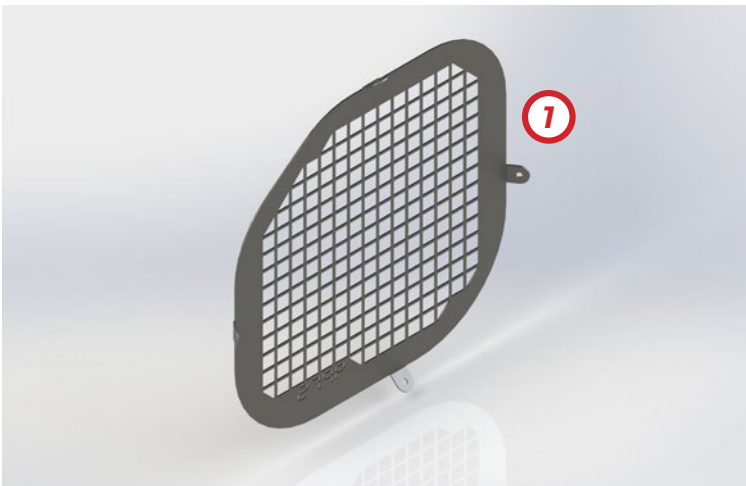

PRODUCT RELEASE

WINDOW GUARDS

TO SUIT LDV ELECTRIC DELIVER 7 LWB LOW ROOF (01/2024+)

Side Door Window Guard

Rear Door Window Guard

NEW PRODUCT FROM CADDY STORAGE

WG-LD724-279D

Mesh Window Guard to Suit Driver Side Barn Door - To Suit LDV Electric Deliver 7 LWB (01/2024+)

WG-LD724-279P

Mesh Window Guard to Suit Passenger Side Barn Door - To Suit LDV Electric Deliver 7 LWB (01/2024+)

WG-LD724-280P

Mesh Window Guard to Suit Passenger Side Sliding Door - To Suit LDV Electric Deliver 7 LWB (01/2024+)

WINDOW GUARDS

TO SUIT LDV ELECTRIC DELIVER 7 LWB LOW ROOF (01/2024+)

1. Rear Barn Door Window Guard (Passenger Side)

2. Rear Barn Door Window Guard (Driver Side)

3. Passenger Side Sliding Door Window Guard

KEY FEATURES

- › Designed to suit LDV eDeliver 7 LWB Low Roof (01/2024+) Model
- › Made to suit Passenger side sliding door and rear barn doors
- › Caddy's signature mesh design can be easily seen from the outside looking in, securing the vehicle from would-be thieves
- › Window Guard protects window from damage when carrying unsecured items in the cargo area
- › Can be easily removed with the use of an allen key which allows for windows to be cleaned or tinted