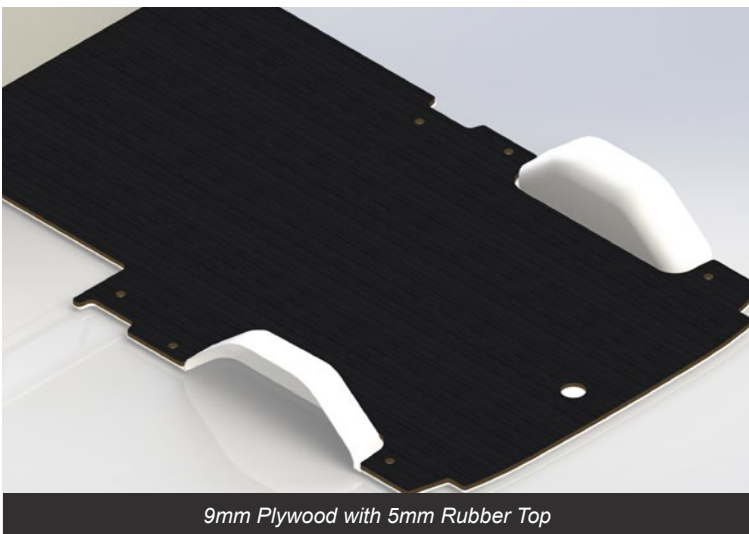

PRODUCT RELEASE

FLOORING

TO SUIT LDV ELECTRIC DELIVER 7 LWB LOW ROOF (01/2024+)

NEW PRODUCT FROM CADDY STORAGE

- FL-LD724-RF1-STA: SAIC LDV Electric Deliver 7 LWB (01/2024+) 5mm Rubber Floor
- FL-LD724L-PF3-STA: SAIC LDV Electric Deliver 7 LWB (01/2024+) 9mm Plywood Floor
- FL-LD724L-PFBR-STA: SAIC LDV Electric Deliver 7 LWB (01/2024+) 9mm Plywood Floor with 5mm Bonded Rubber

FLOORING

TO SUIT LDV ELECTRIC DELIVER 7 LWB LOW ROOF (01/2024+)

5mm Rubber Floor

9mm Plywood Floor

9mm Plywood with 5mm Rubber Top

9mm Plywood Floor

PRODUCT DETAILS

SUITS

LDV Electric Deliver 7 LWB Low Roof
(01/2024+)

TYPE

Flooring

AVAILABILITY

Now

KEY FEATURES

- › Flooring Options to suit LDV eDeliver 7 LWB Low Roof (01/2024+) Model
- › Flooring Profile cut to cover the entire Cargo Area
- › Rubber only, 9mm Plywood and Plywood with Rubber Options available
- › Side and Rear metal trims available for Side and Rear Door
- › Factory tie down points fitted on top of the floor