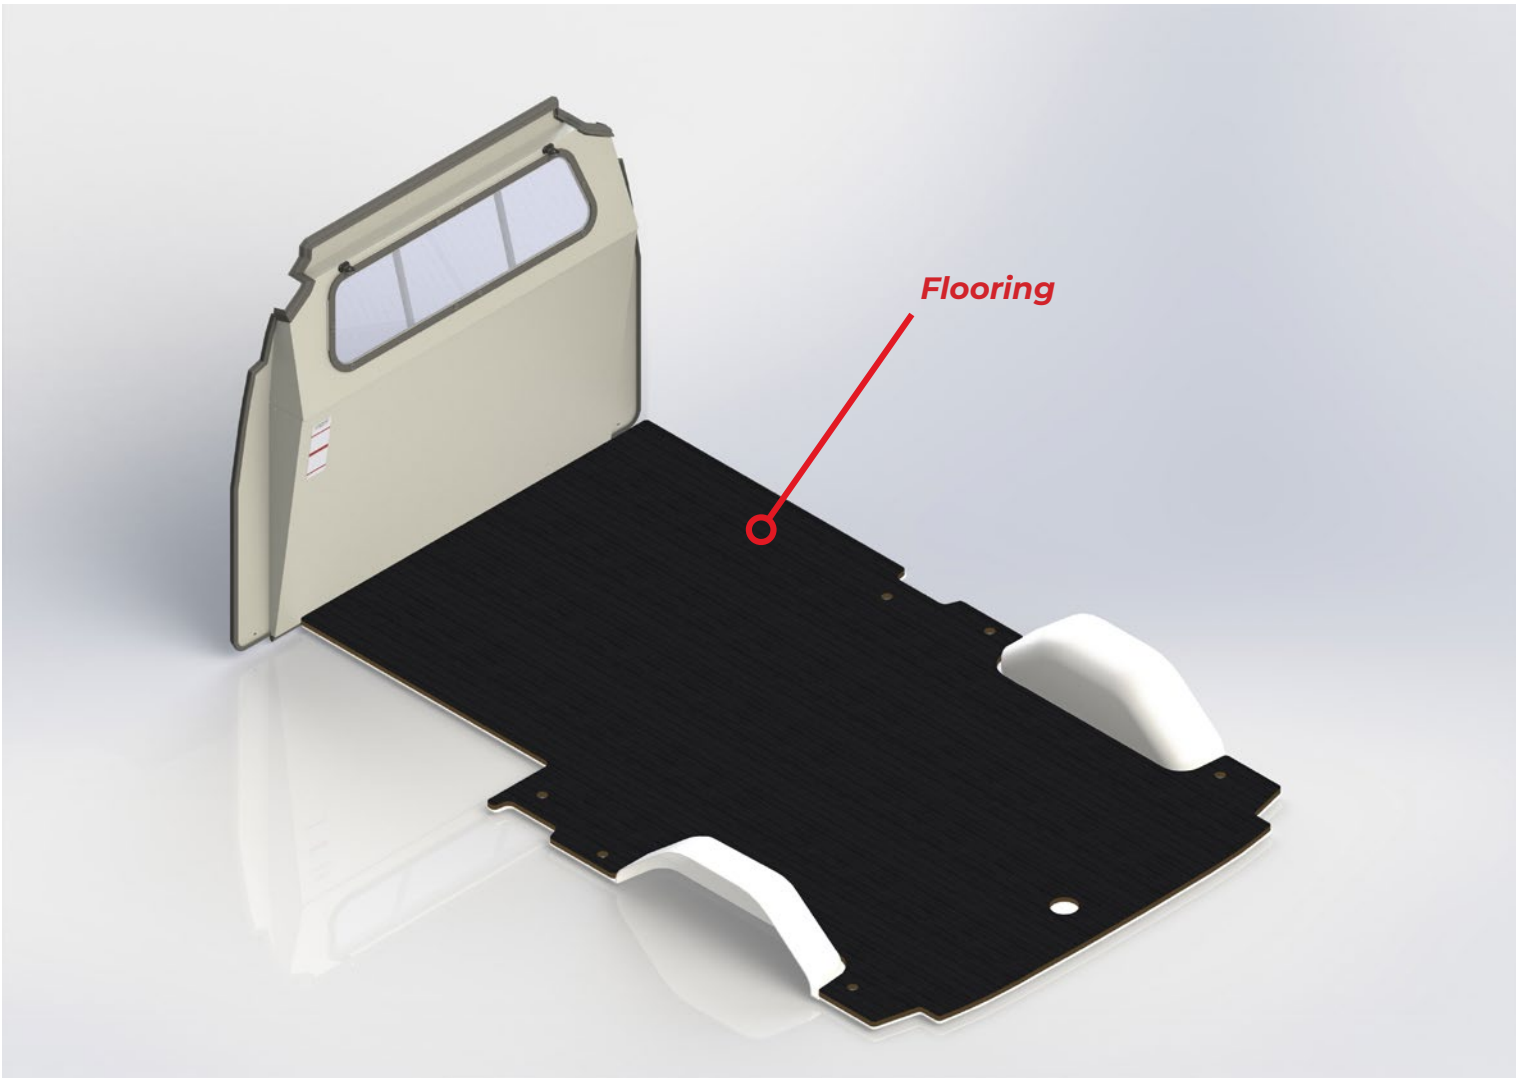

PRODUCT RELEASE

FLOORING

TO SUIT LDV ELECTRIC DELIVER 7 LWB LOW ROOF (01/2024+)

NEW PRODUCT FROM CADDY STORAGE

- FL-LD724-RF1-STA: SAIC LDV Electric Deliver 7 LWB (01/2024+) 5mm Rubber Floor
- FL-LD724L-PF3-STA: SAIC LDV Electric Deliver 7 LWB (01/2024+) 9mm Plywood Floor
- FL-LD724L-PFBR-STA: SAIC LDV Electric Deliver 7 LWB (01/2024+) 9mm Plywood Floor with 5mm Bonded Rubber

FLOORING

TO SUIT LDV ELECTRIC DELIVER 7 LWB LOW ROOF (01/2024+)

5mm Rubber Floor

9mm Plywood Floor

9mm Plywood with 5mm Rubber Top

9mm Plywood Floor

PRODUCT DETAILS

SUITS

LDV Electric Deliver 7 LWB Low Roof
(01/2024+)

TYPE

Flooring

AVAILABILITY

Now

KEY FEATURES

- › Flooring Options to suit LDV eDeliver 7 LWB Low Roof (01/2024+) Model
- › Flooring Profile cut to cover the entire Cargo Area
- › Rubber only, 9mm Plywood and Plywood with Rubber Options available
- › Side and Rear metal trims available for Side and Rear Door
- › Factory tie down points fitted on top of the floor