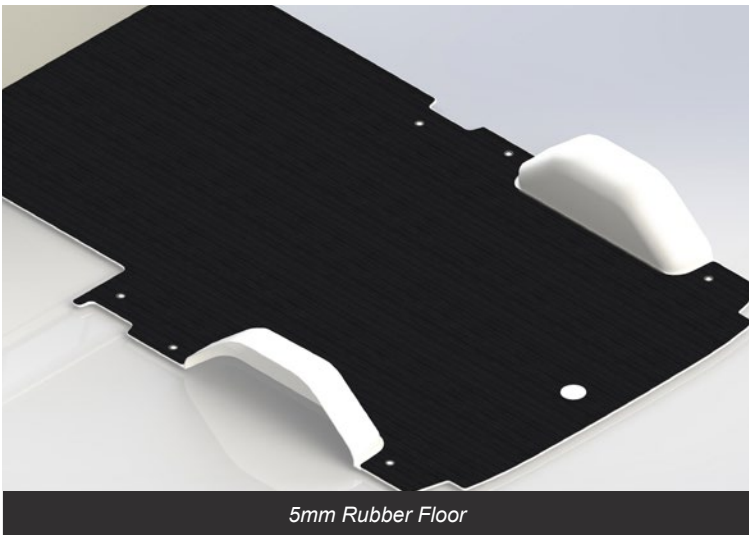

PRODUCT RELEASE

FLOORING

TO SUIT LDV ELECTRIC DELIVER 7 LWB LOW ROOF (01/2024+)

NEW PRODUCT FROM CADDY STORAGE

- FL-LD724-RF1-STA: SAIC LDV Electric Deliver 7 LWB (01/2024+) 5mm Rubber Floor
- FL-LD724L-PF3-STA: SAIC LDV Electric Deliver 7 LWB (01/2024+) 9mm Plywood Floor
- FL-LD724L-PFBR-STA: SAIC LDV Electric Deliver 7 LWB (01/2024+) 9mm Plywood Floor with 5mm Bonded Rubber

FLOORING

TO SUIT LDV ELECTRIC DELIVER 7 LWB LOW ROOF (01/2024+)

5mm Rubber Floor

9mm Plywood Floor

9mm Plywood with 5mm Rubber Top

9mm Plywood Floor

PRODUCT DETAILS

SUITS

LDV Electric Deliver 7 LWB Low Roof
(01/2024+)

TYPE

Flooring

AVAILABILITY

Now

KEY FEATURES

- › Flooring Options to suit LDV eDeliver 7 LWB Low Roof (01/2024+) Model
- › Flooring Profile cut to cover the entire Cargo Area
- › Rubber only, 9mm Plywood and Plywood with Rubber Options available
- › Side and Rear metal trims available for Side and Rear Door
- › Factory tie down points fitted on top of the floor