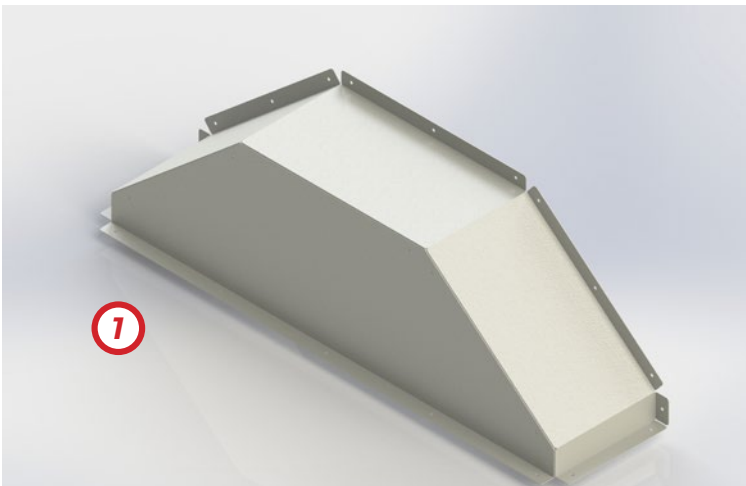

# WHEEL ARCH COVERS (UNIVERSAL)

TO SUIT LDV ELECTRIC DELIVER 7 LWB LOW ROOF (01/2024+)

**NEW PRODUCT FROM  
CADDY STORAGE** >>

**WAC-LD724-UNI**

LDV Electric Deliver 7 LWB (10/2020+) Wheel Arch Protection, universal for driver or passenger side, made from sheet metal painted in APO Grey (price for one side - singular).

# WHEEL ARCH COVER (UNIVERSAL)

TO SUIT LDV ELECTRIC DELIVER 7 LWB LOW ROOF (01/2024+)

1. Wheel Arch Cover (can be fitted on passenger and driver side)

1. Wheel Arch Cover (can be fitted on passenger and driver side)