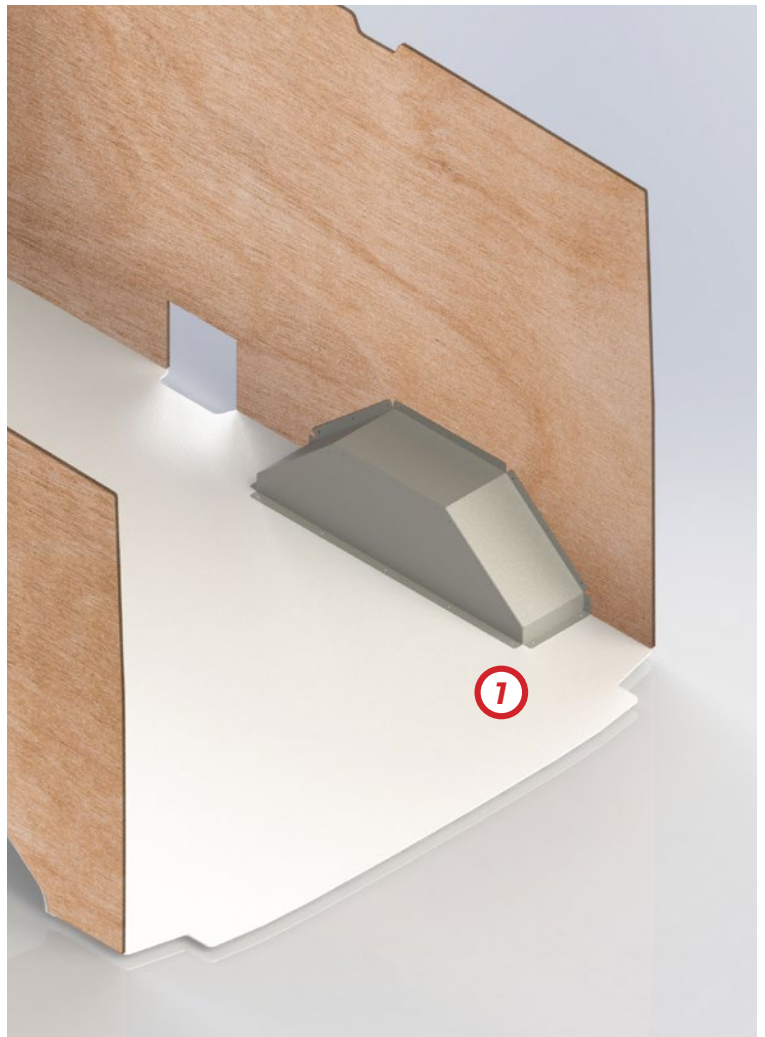

# WHEEL ARCH COVER (UNIVERSAL)

TO SUIT LDV ELECTRIC DELIVER 7 LWB LOW ROOF (01/2024+)

1. Wheel Arch Cover (can be fitted on passenger and driver side)

1. Wheel Arch Cover (can be fitted on passenger and driver side)