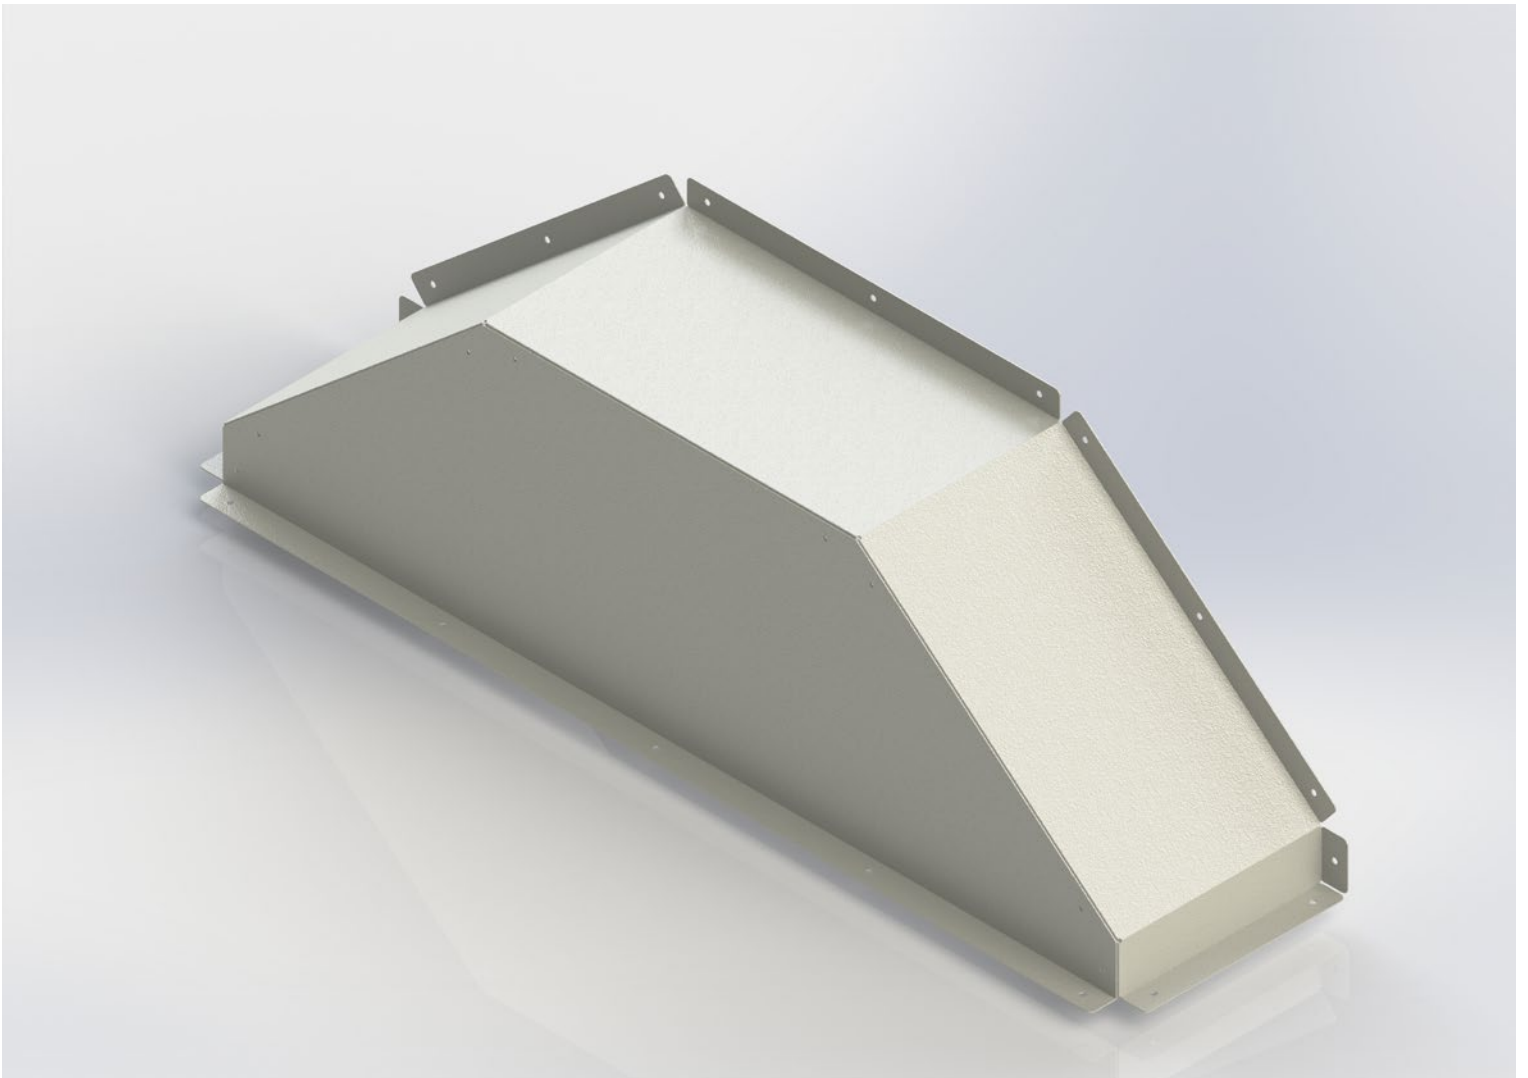

# WHEEL ARCH COVERS (UNIVERSAL)

TO SUIT LDV ELECTRIC DELIVER 7 LWB LOW ROOF (01/2024+)

**NEW PRODUCT FROM  
CADDY STORAGE** >>

**WAC-LD724-UNI**

LDV Electric Deliver 7 LWB (10/2020+) Wheel Arch Protection, universal for driver or passenger side, made from sheet metal painted in APO Grey (price for one side - singular).

# WHEEL ARCH COVER (UNIVERSAL)

TO SUIT LDV ELECTRIC DELIVER 7 LWB LOW ROOF (01/2024+)

1. Wheel Arch Cover (can be fitted on passenger and driver side)

1. Wheel Arch Cover (can be fitted on passenger and driver side)

Wheel Arch Cover in fit out (wall panels sold Separately)

## KEY FEATURES

- › Designed to suit LDV eDeliver 7 LWB Low Roof (01/2024+) Model
- › Metal wheel arch cover made from metal sheet
- › Universal Fit, can fit both Passenger and Driver side of the vehicle
- › Protects the OEM wheel arches of the vehicle
- › Powdercoated APO Grey
- › Compatible with Caddy Mesh or Plywood Wall Panels