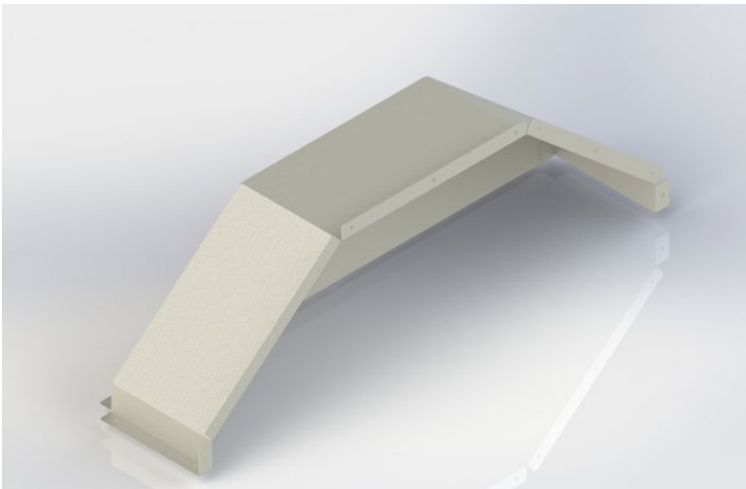

# WHEEL ARCH COVERS (UNIVERSAL)

TO SUIT LDV ELECTRIC DELIVER 7 LWB LOW ROOF (01/2024+)

**NEW PRODUCT FROM  
CADDY STORAGE** >>

**WAC-LD724-UNI**

LDV Electric Deliver 7 LWB (10/2020+) Wheel Arch Protection, universal for driver or passenger side, made from sheet metal painted in APO Grey (price for one side - singular).

# WHEEL ARCH COVER (UNIVERSAL)

TO SUIT LDV ELECTRIC DELIVER 7 LWB LOW ROOF (01/2024+)

1. Wheel Arch Cover (can be fitted on passenger and driver side)

1. Wheel Arch Cover (can be fitted on passenger and driver side)

Wheel Arch Cover in fit out (wall panels sold Separately)

## KEY FEATURES

- › Designed to suit LDV eDeliver 7 LWB Low Roof (01/2024+) Model
- › Metal wheel arch cover made from metal sheet
- › Universal Fit, can fit both Passenger and Driver side of the vehicle
- › Protects the OEM wheel arches of the vehicle
- › Powdercoated APO Grey
- › Compatible with Caddy Mesh or Plywood Wall Panels