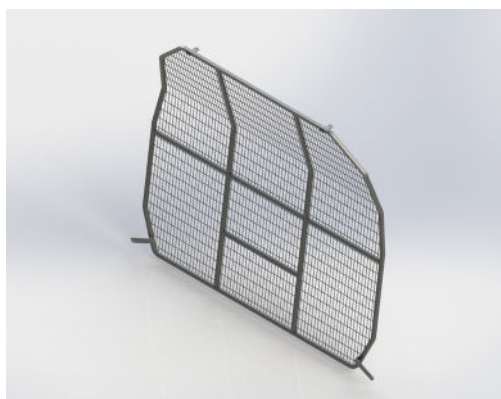

PRODUCT RELEASE

MESH CARGO BARRIER AND AIR CURTAIN

TO SUIT LDV ELECTRIC DELIVER 7 LWB LOW ROOF (01/2024+)

NEW PRODUCT FROM CADDY STORAGE

- AC-LD724-345M:** Air Curtain for CB-LD724-345M (Front Position Mesh Cargo Barrier) to suit LDV Electric Deliver 7 LWB Low Roof (01/2024+)
- CB-LD724-345M:** Front Position Mesh Cargo Barrier - To Suit LDV Electric Deliver 7 LWB Low Roof (01/2024+)

MESH CARGO BARRIER AND AIR CURTAIN

TO SUIT LDV ELECTRIC DELIVER 7 LWB LOW ROOF (01/2024+)

1. Mesh Cargo Barrier

1. Mesh Cargo Barrier

Cargo Barrier in fit out (wall panels and flooring sold separately)

PRODUCT DETAILS

SUITS

LDV Electric Deliver 7 LWB Low Roof
(01/2024+)

TYPE

Cargo Barrier

AVAILABILITY

Now

MESH CB KEY FEATURES

- › Front Position Mesh Cargo Barrier fitted behind front row of seating
- › Air curtain available for Mesh Cargo Barrier
- › 60kg load rating