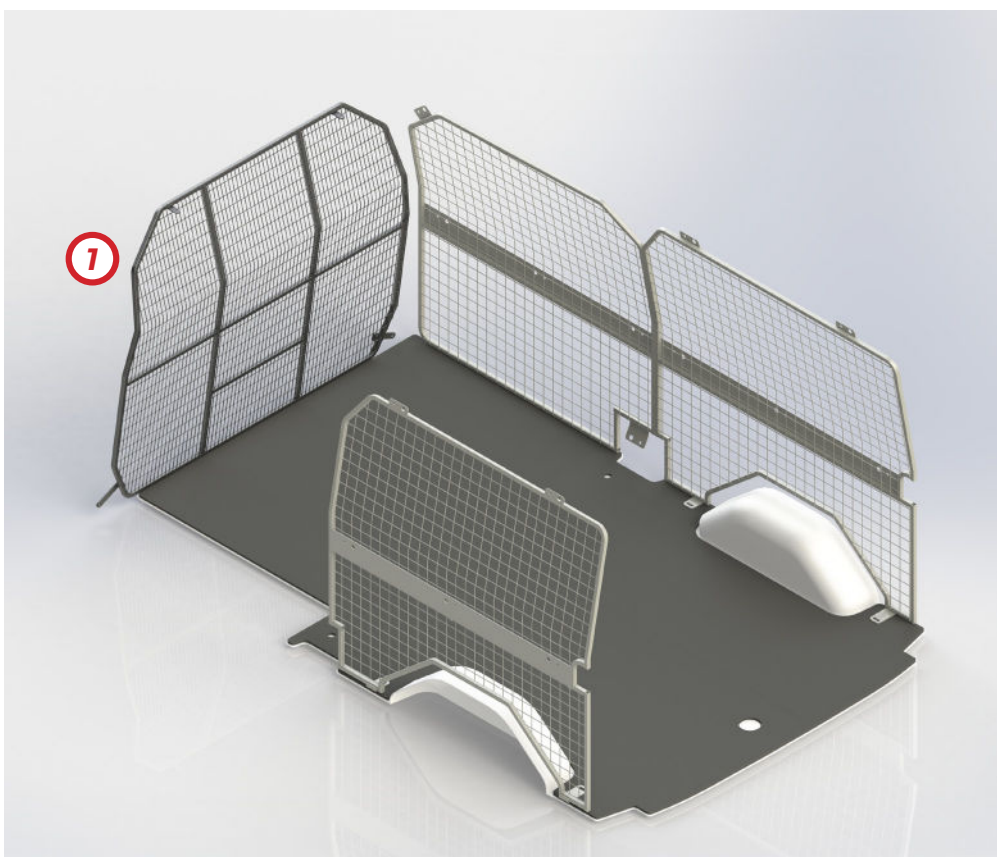

PRODUCT RELEASE

MESH CARGO BARRIER AND AIR CURTAIN

TO SUIT LDV ELECTRIC DELIVER 7 LWB LOW ROOF (01/2024+)

NEW PRODUCT FROM CADDY STORAGE

- AC-LD724-345M:** Air Curtain for CB-LD724-345M (Front Position Mesh Cargo Barrier) to suit LDV Electric Deliver 7 LWB Low Roof (01/2024+)
- CB-LD724-345M:** Front Position Mesh Cargo Barrier - To Suit LDV Electric Deliver 7 LWB Low Roof (01/2024+)

MESH CARGO BARRIER AND AIR CURTAIN

TO SUIT LDV ELECTRIC DELIVER 7 LWB LOW ROOF (01/2024+)

1. Mesh Cargo Barrier

1. Mesh Cargo Barrier

Cargo Barrier in fit out (wall panels and flooring sold separately)

PRODUCT DETAILS

SUITS

LDV Electric Deliver 7 LWB Low Roof
(01/2024+)

TYPE

Cargo Barrier

AVAILABILITY

Now

MESH CB KEY FEATURES

- › Front Position Mesh Cargo Barrier fitted behind front row of seating
- › Air curtain available for Mesh Cargo Barrier
- › 60kg load rating