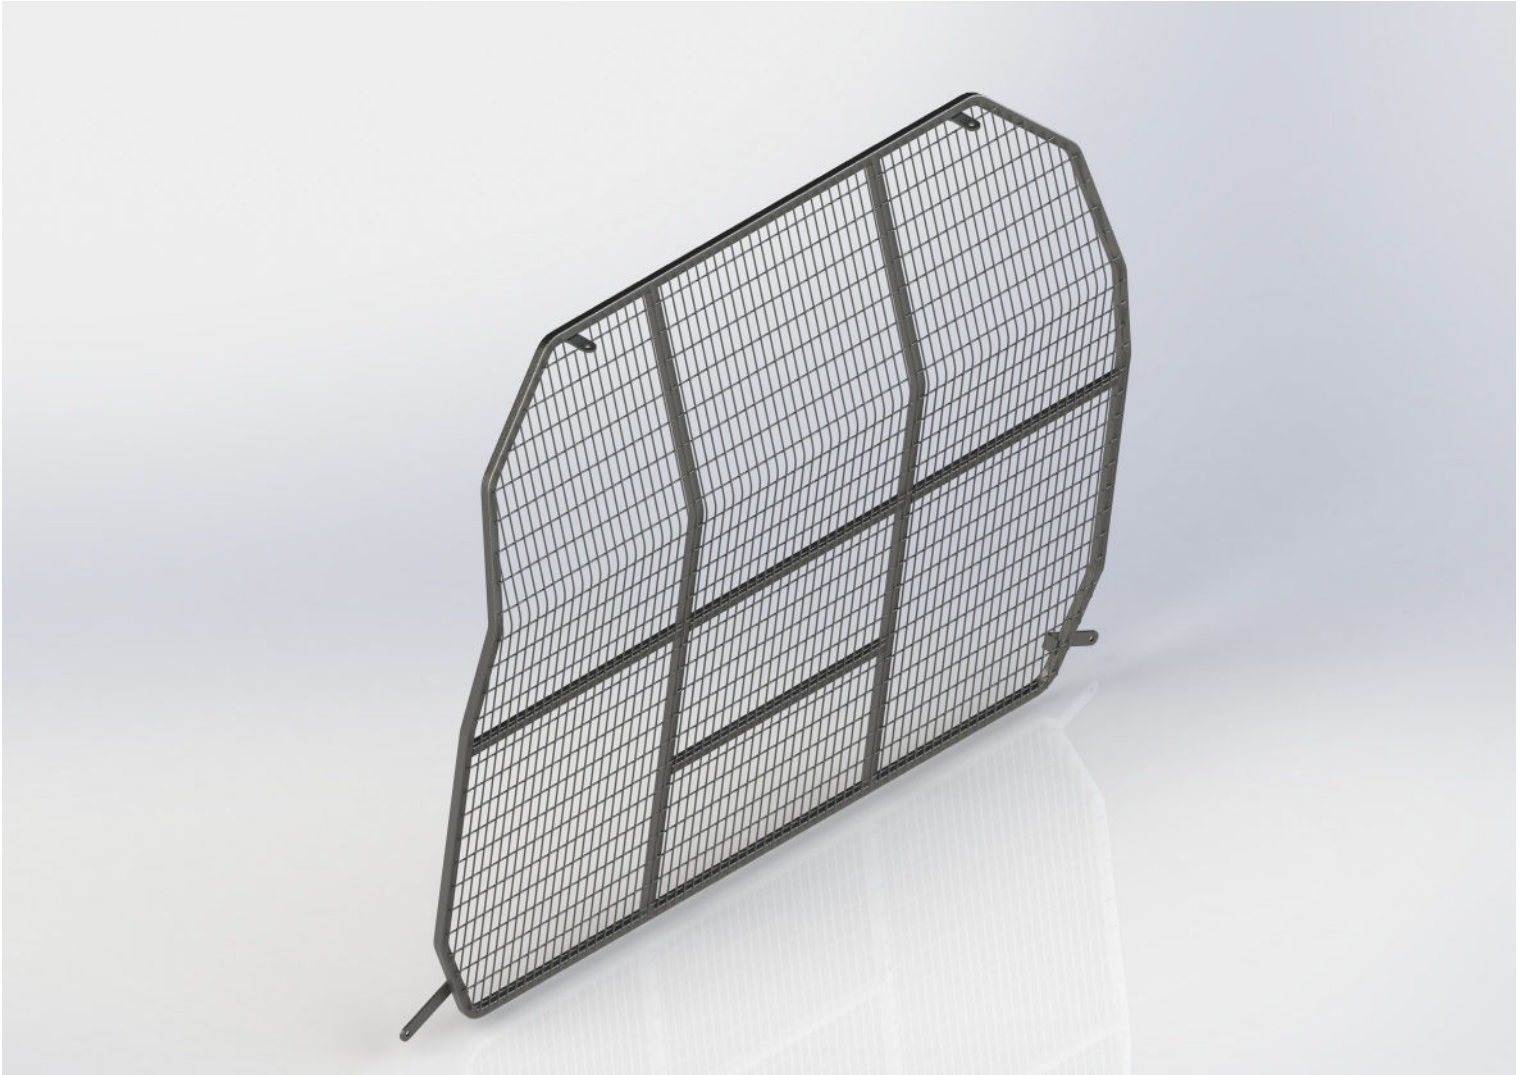

PRODUCT RELEASE

MESH CARGO BARRIER AND AIR CURTAIN

TO SUIT LDV ELECTRIC DELIVER 7 LWB LOW ROOF (01/2024+)

NEW PRODUCT FROM CADDY STORAGE

- AC-LD724-345M:** Air Curtain for CB-LD724-345M (Front Position Mesh Cargo Barrier) to suit LDV Electric Deliver 7 LWB Low Roof (01/2024+)
- CB-LD724-345M:** Front Position Mesh Cargo Barrier - To Suit LDV Electric Deliver 7 LWB Low Roof (01/2024+)

MESH CARGO BARRIER AND AIR CURTAIN

TO SUIT LDV ELECTRIC DELIVER 7 LWB LOW ROOF (01/2024+)

1. Mesh Cargo Barrier

1. Mesh Cargo Barrier

Cargo Barrier in fit out (wall panels and flooring sold separately)

PRODUCT DETAILS

SUITS

LDV Electric Deliver 7 LWB Low Roof
(01/2024+)

TYPE

Cargo Barrier

AVAILABILITY

Now

MESH CB KEY FEATURES

- › Front Position Mesh Cargo Barrier fitted behind front row of seating
- › Air curtain available for Mesh Cargo Barrier
- › 60kg load rating