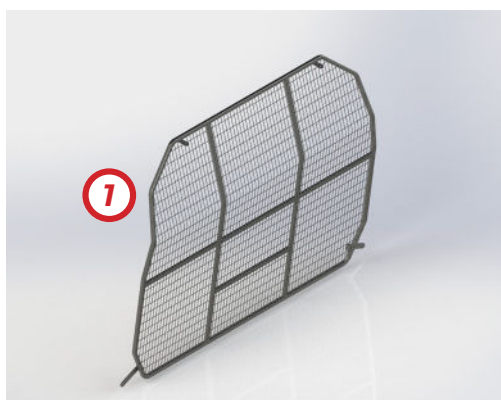

PRODUCT RELEASE

MESH CARGO BARRIER AND AIR CURTAIN

TO SUIT LDV ELECTRIC DELIVER 7 LWB LOW ROOF (01/2024+)

NEW PRODUCT FROM CADDY STORAGE

- AC-LD724-345M:** Air Curtain for CB-LD724-345M (Front Position Mesh Cargo Barrier) to suit LDV Electric Deliver 7 LWB Low Roof (01/2024+)
- CB-LD724-345M:** Front Position Mesh Cargo Barrier - To Suit LDV Electric Deliver 7 LWB Low Roof (01/2024+)

MESH CARGO BARRIER AND AIR CURTAIN

TO SUIT LDV ELECTRIC DELIVER 7 LWB LOW ROOF (01/2024+)

1. Mesh Cargo Barrier

1. Mesh Cargo Barrier

Cargo Barrier in fit out (wall panels and flooring sold separately)

PRODUCT DETAILS

SUITS

LDV Electric Deliver 7 LWB Low Roof
(01/2024+)

TYPE

Cargo Barrier

AVAILABILITY

Now

MESH CB KEY FEATURES

- › Front Position Mesh Cargo Barrier fitted behind front row of seating
- › Air curtain available for Mesh Cargo Barrier
- › 60kg load rating