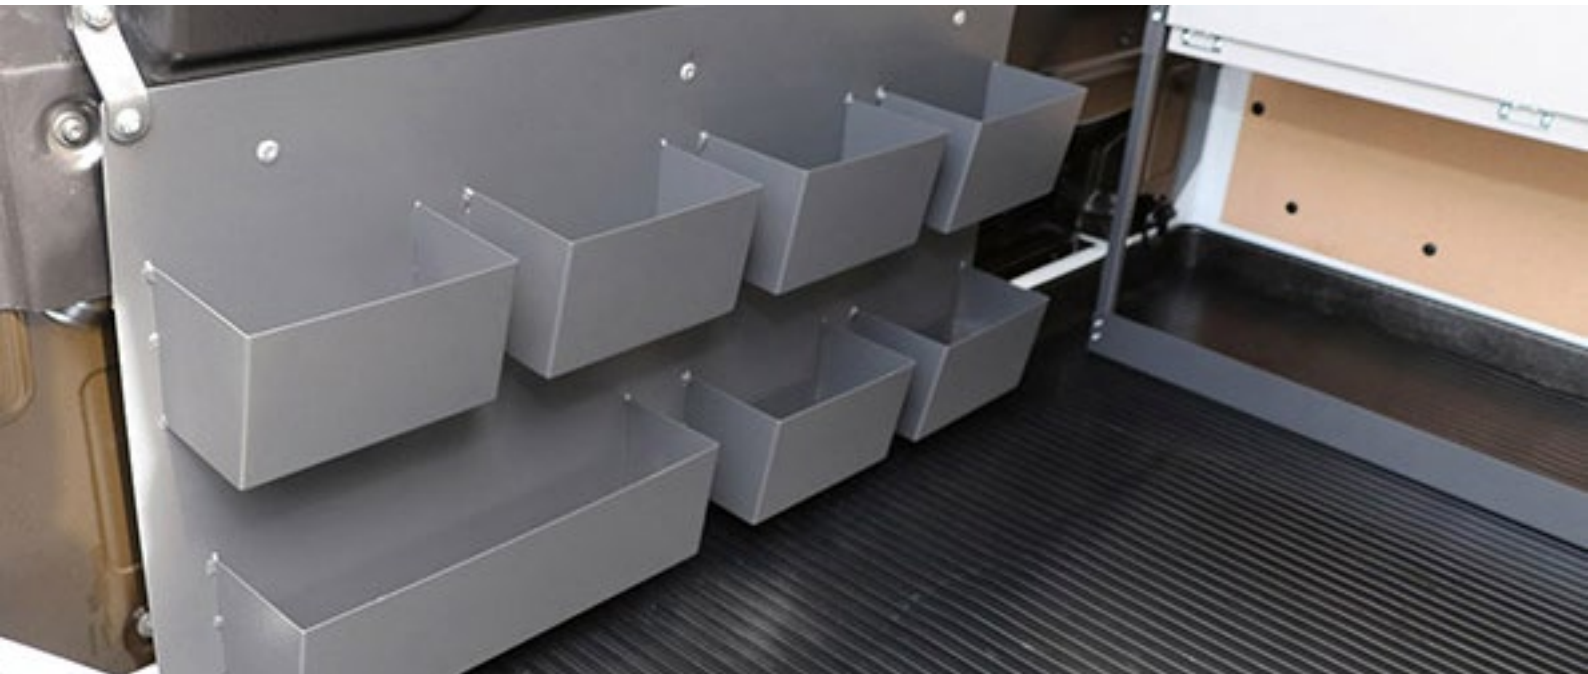

MISCELLANEOUS STOCK

On sale. Prices marked for clearance

Pages 25 - 30