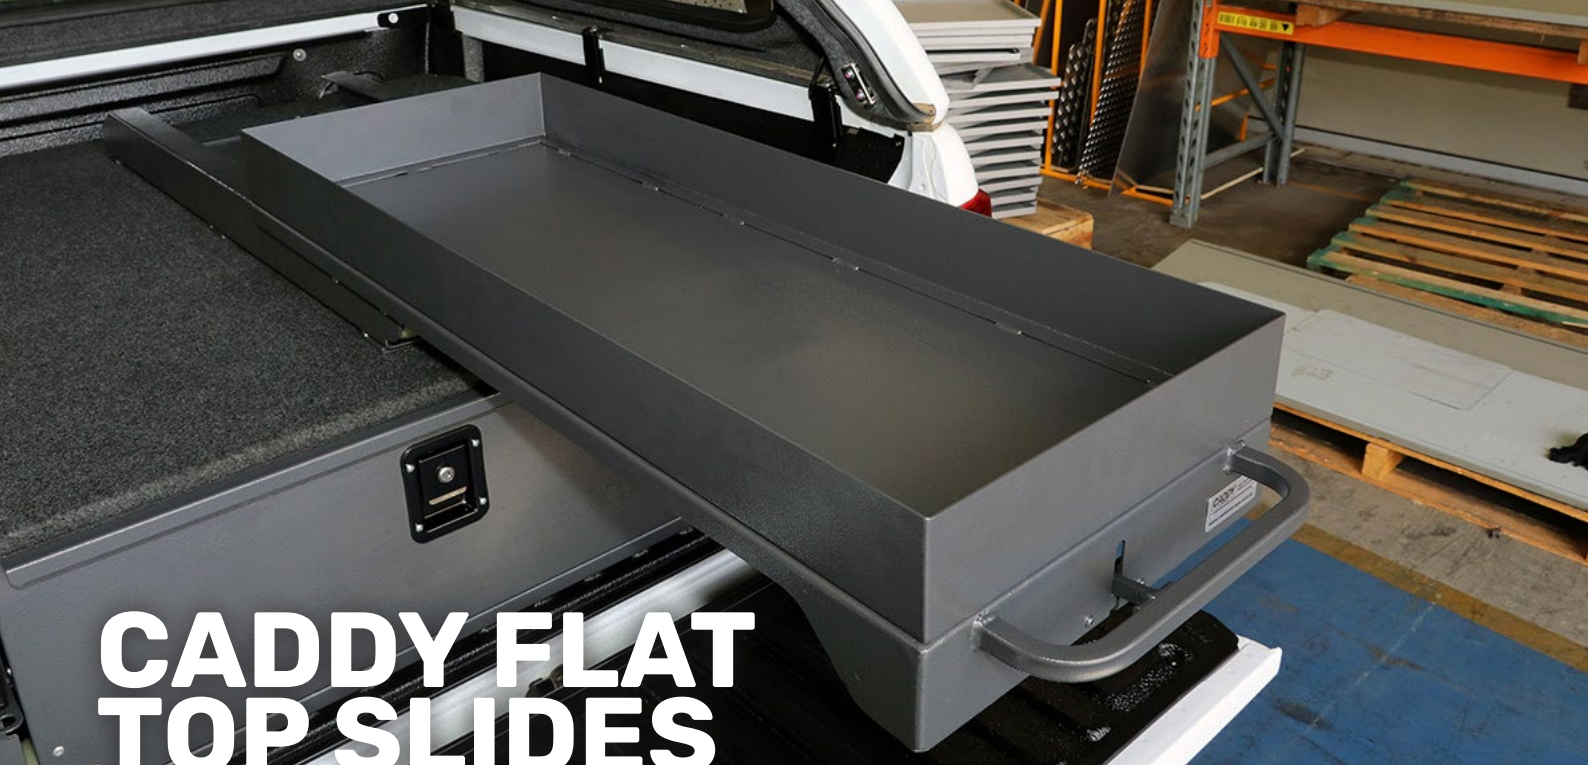

CADDY FLAT TOP SLIDES

TUGGERAH STOCK

Type	Part No. (Ref no.)	Description	Stk.	Local Pickup	On Sale ($)
Run Out Stock	CF-500.1200	Caddy Flat Top Slide. Dimensions: 500mm x 1200mm (1250mm with handle)	1	Tuggerah, NSW	Was $1,161.42 Now $1,045.28

PARKINSON STOCK

Type	Part No. (Ref no.)	Description	Stk.	Local Pickup	On Sale ($)
Run Out Stock	CF-800.500	Caddy Flat Top Slide. Dimensions: 500mm x 800mm (850mm with handle)	1	Parkinson, QLD	Was $1,077.38 Now $969.64
Run Out Stock	CF-1600.600	Caddy Flat Top Slide. Dimensions: 600mm x 1600mm (1650mm with handle)	1	Parkinson, QLD	Was $1,289.42 Now $1,160.48
Run Out Stock	WS-CF-1500.1140	Caddy Flat Top Slide. Dimensions: 1140mm x 1500mm (1550mm with handle)	1	Parkinson, QLD	Was $1,540.39 Now $1,386.35

CANNING VALE STOCK

Type	Part No. (Ref no.)	Description	Stk.	Local Pickup	On Sale ($)
Run Out Stock	CF-1000.300	Caddy Flat Top Slide. Dimensions: 300mm x 1000mm (1050mm with handle)	1	Tuggerah, NSW	Was $1,131.25 Now $1,018.13

Terms and Conditions (Caddy Flat Top Slide): Sale Price includes GST. Pricing is based on retail price of the store location. Additional Fitting costs will apply. Additional freight charge will apply (depending on your nearest store location). Please consult with our sales team regarding additional freight cost details.