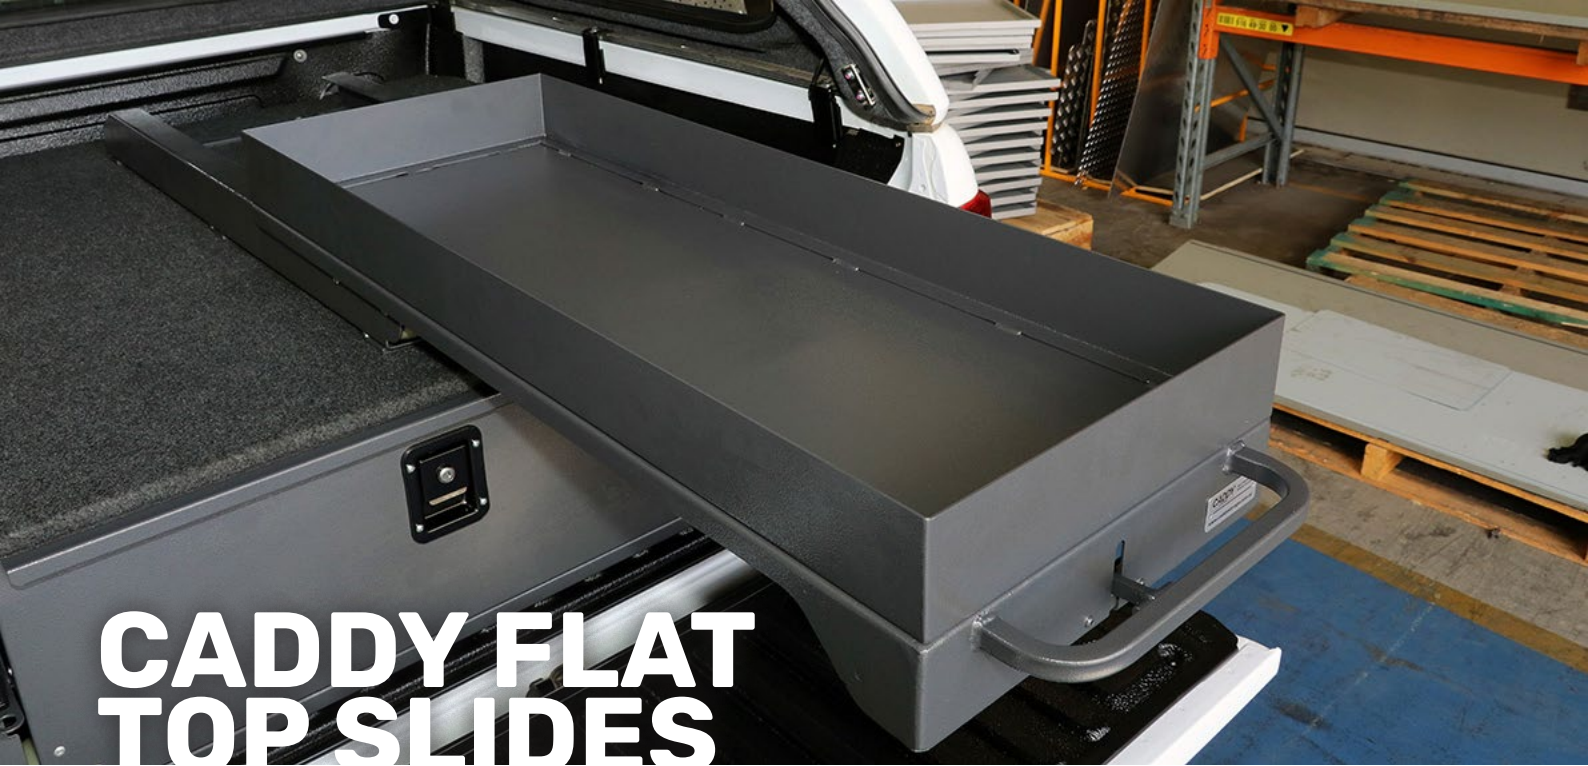

CADDY FLAT TOP SLIDES

BLACKTOWN STOCK

Type	Part No. (Ref no.)	Description	Stk.	Local Pickup	On Sale ($)
Showroom Stock	CF-500.1200	Caddy Flat Top Slide. Dimensions: 500mm x 1200mm (1250mm with handle)	1	Blacktown, NSW	Was $1,161.42 Now $1,045.28
Showroom Stock	CF-1000.1200	Caddy Flat Top Slide. Dimensions: 1000mm x 1200mm (1250mm with handle)	1	Blacktown, NSW	Was $1,369.55 Now $1,232.60
Showroom Stock	CF-350.1350	Caddy Flat Top Slide. Dimensions: 1350mm x 1350mm (1400mm with handle)	1	Blacktown, NSW	Was $1,161.42 Now $1,045.28
Run Out Stock	CF-700.300	Caddy Flat Top Slide. Dimensions: 300mm x 700mm (750mm with handle)	1	Blacktown, NSW	Was $1,077.38 Now $969.64
Run Out Stock	CF-900.300	Caddy Flat Top Slide. Dimensions: 300mm x 900mm (950mm with handle)	1	Blacktown, NSW	Was $1,077.38 Now $754.17
Run Out Stock	WS-CF-1050.300	Caddy Flat Top Slide. Dimensions: 300mm x 1050mm (1100mm with handle)	3	Blacktown, NSW	Was $1,077.38 Now $969.64
Run Out Stock	CF-1100.300	Caddy Flat Top Slide. Dimensions: 300mm x 1100mm (1150mm with handle)	2	Blacktown, NSW	Was $1,077.38 Now $754.17
Run Out Stock	CF-1350.300	Caddy Flat Top Slide. Dimensions: 300mm x 1350mm (1400mm with handle)	1	Blacktown, NSW	Was $1,123.02 Now $786.11
Run Out Stock	CF-1500.300	Caddy Flat Top Slide. Dimensions: 300mm x 1500mm (1550mm with handle)	2	Blacktown, NSW	Was $1,161.42 Now $812.99
Run Out Stock	CF-1350.350	Caddy Flat Top Slide. Dimensions: 350mm x 1350mm (1400mm with handle)	1	Blacktown, NSW	Was $1,161.42 Now $812.99
Run Out Stock	CF-1100.500	Caddy Flat Top Slide. Dimensions: 500mm x 1100mm (1150mm with handle)	1	Blacktown, NSW	Was $1,161.42 Now $812.99
Run Out Stock	CF-1350.500	Caddy Flat Top Slide. Dimensions: 500mm x 1350mm (1400mm with handle)	1	Blacktown, NSW	Was $1,202.60 Now $1,082.34

Terms and Conditions (Caddy Flat Top Slide): Sale Price includes GST. Pricing is based on retail price of the store location. Additional Fitting costs will apply. Additional freight charge will apply (depending on your nearest store location). Please consult with our sales team regarding additional freight cost details.