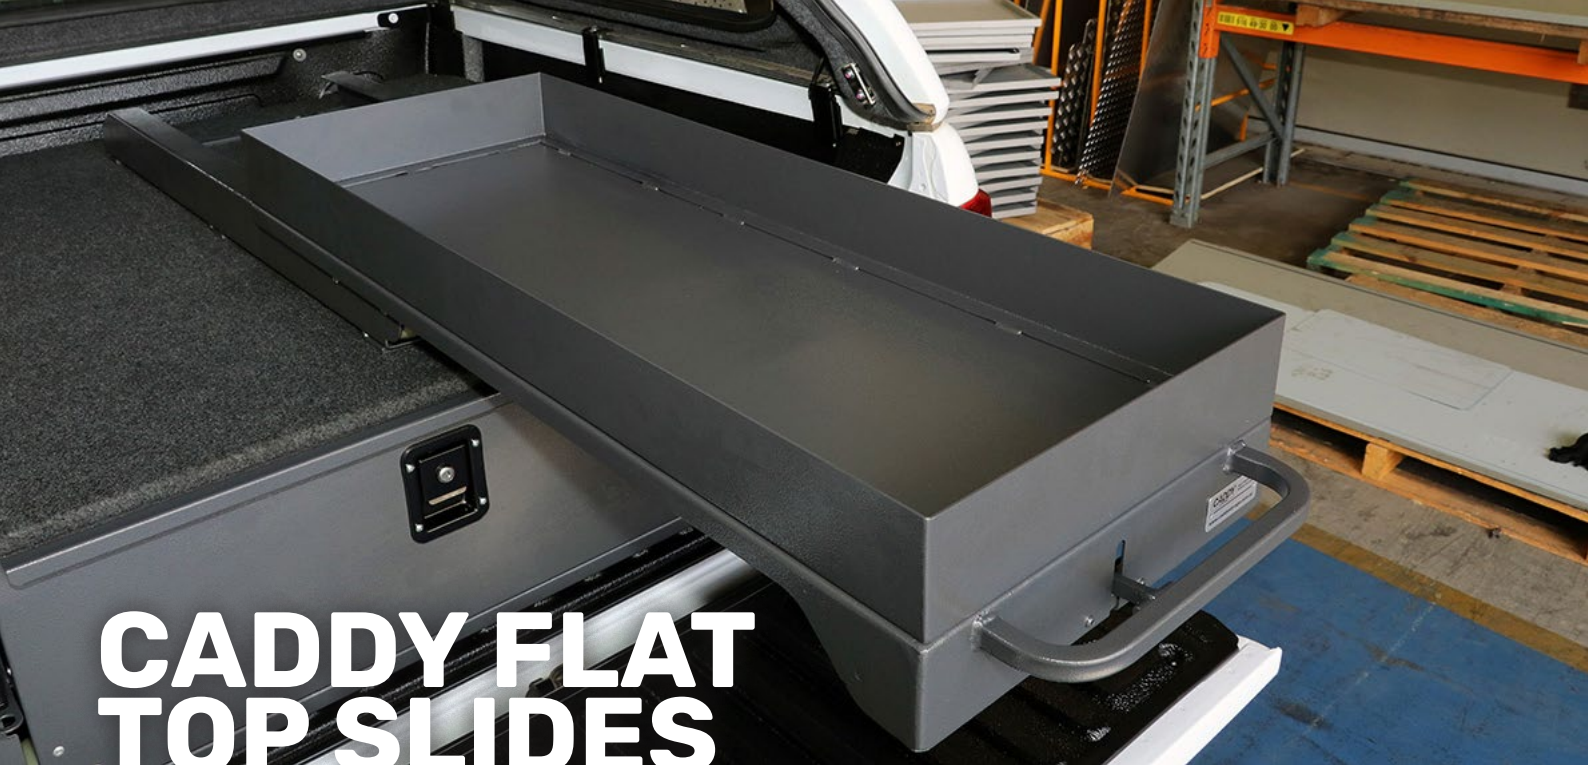

CADDY FLAT TOP SLIDES

Type	Part No. (Ref no.)	Description	Stk.	Local Pickup	On Sale ($)
Run Out Stock	WS-CF-700.500	Caddy Flat Top Slide. Dimensions: 500mm x 700mm (750mm with handle)	1	Blacktown, NSW	Was $1,077.38 Now $969.64
Run Out Stock	CF-1500.800	Caddy Flat Top Slide. Dimensions: 800mm x 1500mm (1550mm with handle)	1	Blacktown, NSW	Was $1,369.55 Now $958.69
Run Out Stock	CF-1100.900	Caddy Flat Top Slide. Dimensions: 900mm x 1100mm (1150mm with handle)	2	Blacktown, NSW	Was $1,330.60 Now $1,197.54
Run Out Stock	CF-1000.1000	Caddy Flat Top Slide. Dimensions: 1000mm x 1000mm (1050mm with handle)	1	Blacktown, NSW	Was $1,330.60 Now $931.42
Run Out Stock	CF-1000.1100	Caddy Flat Top Slide. Dimensions: 1100mm x 1000mm (1050mm with handle)	1	Blacktown, NSW	Was $1,369.55 Now $1,232.60
Run Out Stock	WS-CF-1500.500	Caddy Flat Top Slide. Dimensions: 500mm x 1500mm (1550mm with handle)	4	Blacktown, NSW	Was $1,268.00 Now $1,141.20
Run Out Stock	WS-CF-1200.800	Caddy Flat Top Slide. Dimensions: 800mm x 1200mm (1250mm with handle)	7	Blacktown, NSW	Was $1,289.42 Now $902.59

Terms and Conditions (Caddy Flat Top Slide): Sale Price includes GST. Pricing is based on retail price of the store location. Additional Fitting costs will apply. Additional freight charge will apply (depending on your nearest store location). Please consult with our sales team regarding additional freight cost details.