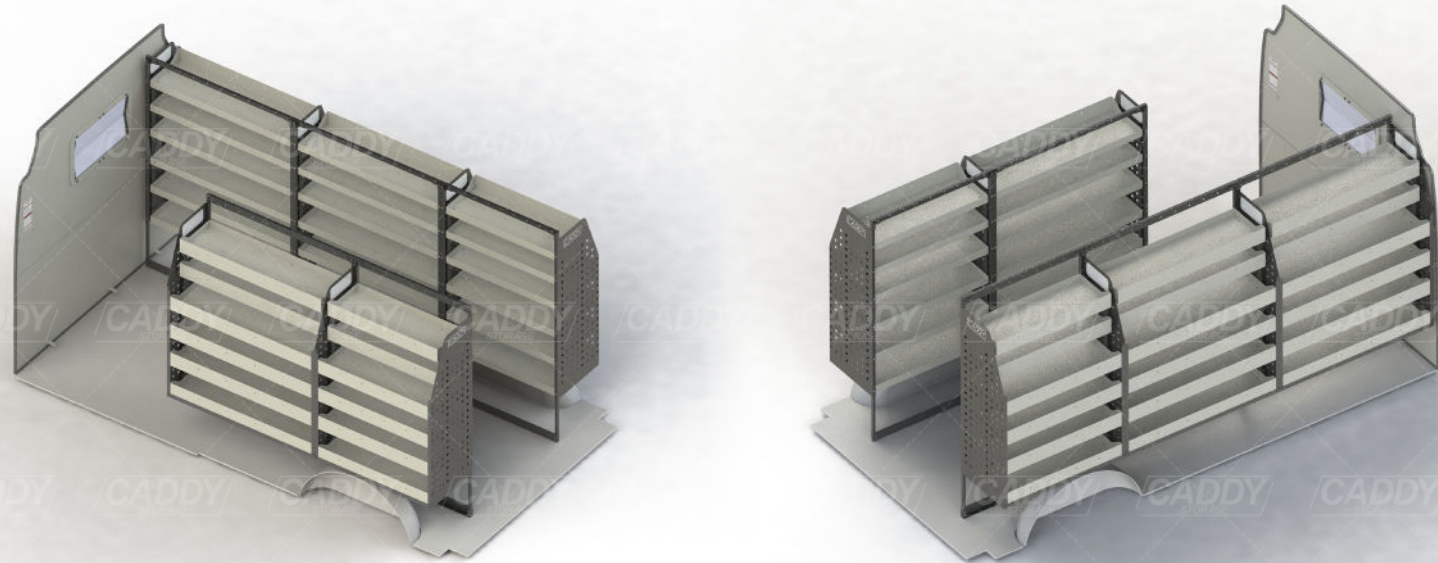

KIT SPECIFICATIONS

DRIVER SIDE FRONT

ADJ28-L
Unit Size: 1080mm w x 1570mm h
End panels: Standard Panels
No. of shelves: 6
Plastic Bins: None

DRIVER SIDE MID

ADJ28-L
Unit Size: 1080mm w x 1570mm h
End panels: Standard Panels
No. of shelves: 6
Plastic Bins: None

DRIVER SIDE REAR

ADJ28-K
Unit Size: 850mm w x 1570mm h
End panels: Standard Panels
No. of shelves: 6
Plastic Bins: None

PASSENGER SIDE FRONT

ADJ28-L
Unit Size: 1080mm w x 1570mm h
End panels: Standard Panels
No. of shelves: 6
Plastic Bins: None

PASSENGER SIDE REAR

ADJ28-K
Unit Size: 850mm w x 1570mm h
End panels: Standard Panels
No. of shelves: 6
Plastic Bins: None

DRIVER SIDE FRONT

ADJ28-L

DRIVER SIDE MID

ADJ28-L

DRIVER SIDE REAR

ADJ28-K

PASSENGER FRONT

ADJ28-L

PASSENGER REAR

ADJ28-K

Cargo barrier and flooring depicted in images not included in Trade Kit. These accessories are available separately.
Model: V80 / Make: LDV / Wheel Base: LWB / Roof: Mid / Year: 11/2015+. Please check manufacturing plate for the make and model of your vehicle.