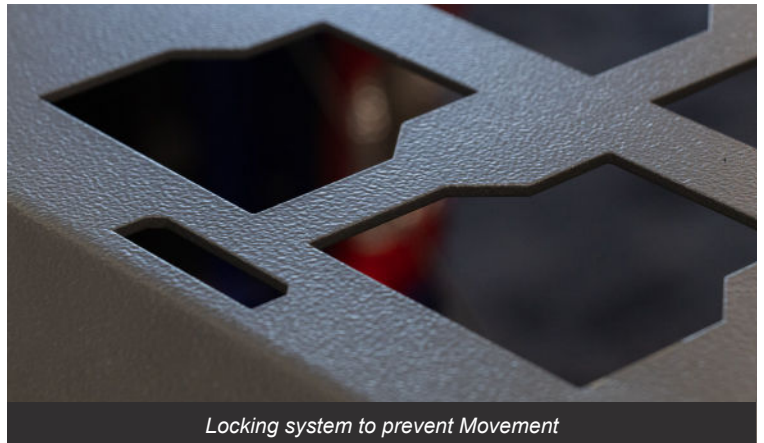

3. MEDIUM HDS SLIDE WITH PRODUCT RACK

COMPATIBLE WITH MILWAUKEE PACKOUT®* BRANDED PRODUCTS

Compatible with Milwaukee Packout Branded products*

Locking system to prevent Movement

PRODUCT DETAILS

SUITS

Heavy Duty Slides