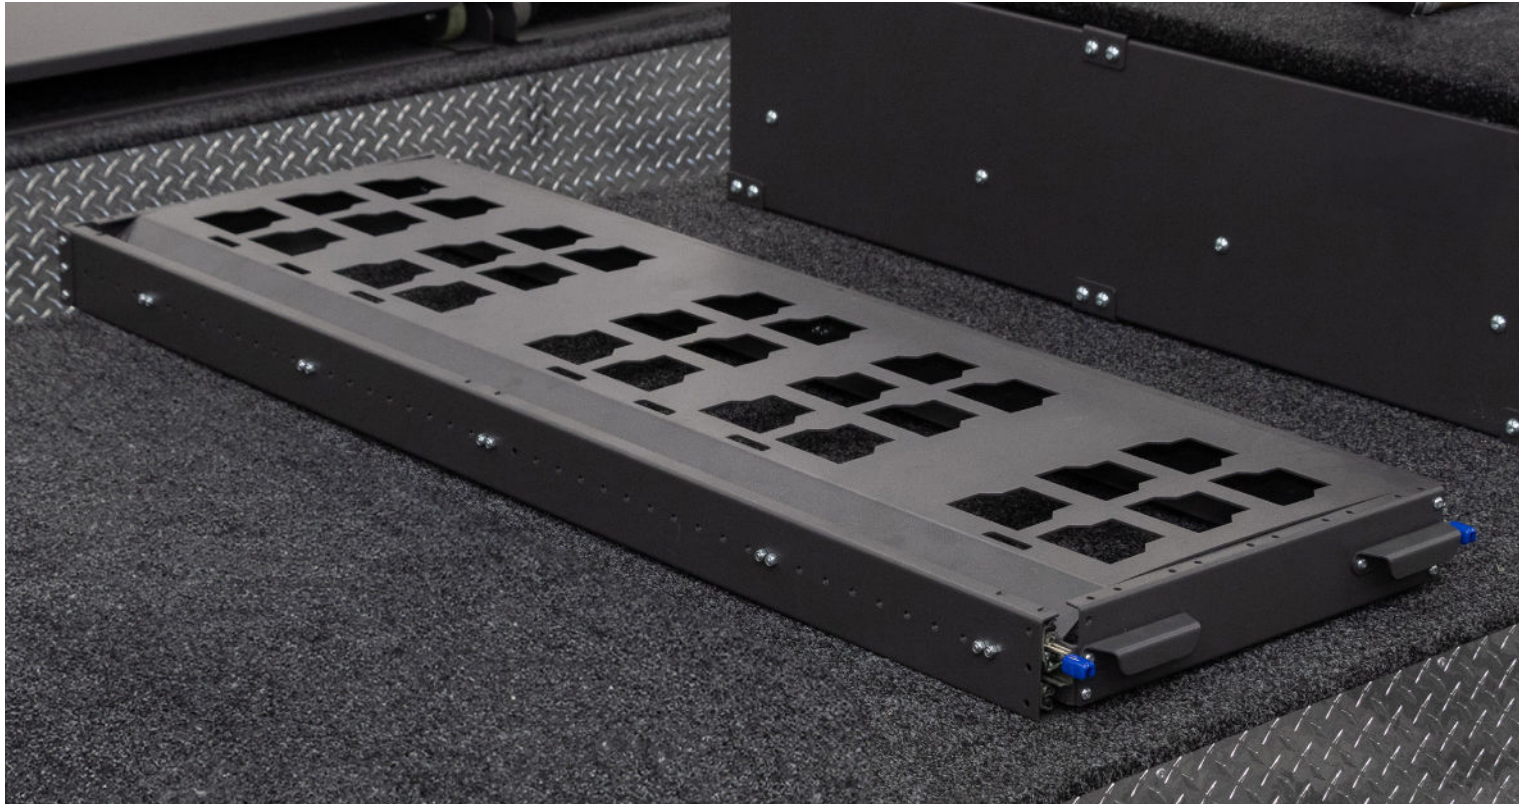

3. LARGE HDS SLIDE WITH PRODUCT RACK

COMPATIBLE WITH MILWAUKEE PACKOUT®* BRANDED PRODUCTS

Compatible with Milwaukee Packout Branded products*