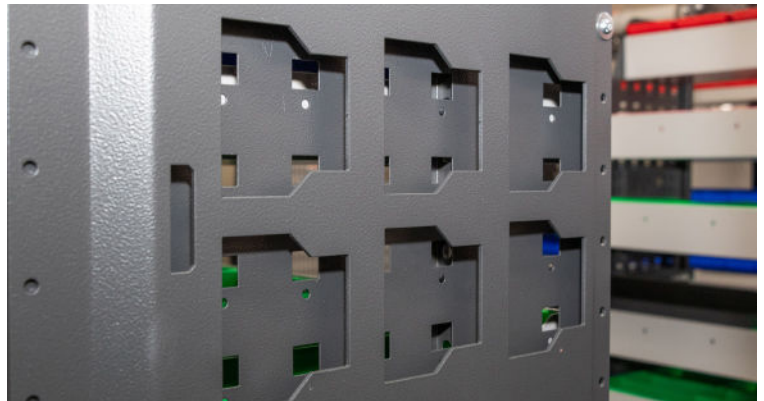

Locking system to prevent Movement

PRODUCT DETAILS

SUITS

Shelving Unit End Panels

TYPE

Mounting Plate compatible with Milwaukee Branded products

AVAILABILITY

Now

KEY FEATURES

- › Mounting Plate Rack Compatible with Milwaukee Packout®* Branded products
- › Designed as an add-on for Caddy Shelving Unit End Panels.
- › Designed locking feature to prevent tools from moving while in transport
- › Mounting Plates Coloured Graphite Grey Ripple

For pricing & additional info, please email info@caddystorage.com.au.

*Milwaukee and Packout are registered trademarks of Techtronic Cordless GP. Caddy Storage System does not have any affiliation with Techtronic Cordless GP and reference to those trade marks is for descriptive purposes only.