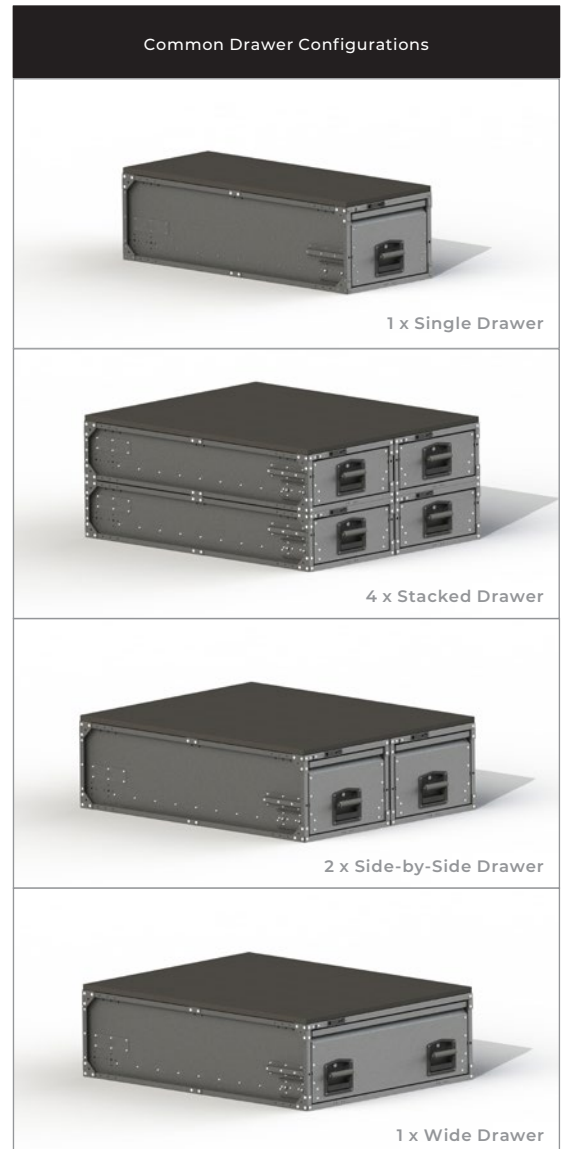

DBD Drawers

Specifications

Last updated: June 2024. All images shown are not to scale and are used as a guide for measurements only. Measurements do not include additional accessories such as the Side infills, outriggers or rubber/carpeted tops which may affect overall dimensions.

Sizing

DBD Drawer Sizes		
Available Widths	Available Lengths	Available Heights
350mm	1000mm	275mm
400mm	1200mm	325mm
450mm	1350mm	400mm
490mm	1500mm	470mm
540mm	1700mm	
600mm		
700mm		
750mm		
800mm		
850mm		
900mm		
950mm		
1000mm		
1050mm		
1100mm		
1150mm		
1200mm		
1250mm		
1300mm		
1350mm		

Sizing

DBT Drawer Sizes		
Available Widths	Available Lengths	Available Heights
350mm	1000mm	275mm
400mm	1200mm	325mm
450mm	1350mm	400mm
490mm	1500mm	470mm
540mm	1700mm	
600mm		
700mm		
750mm		
800mm		
850mm		
900mm		
950mm		
1000mm		
1050mm		
1100mm		
1150mm		
1200mm		
1250mm		