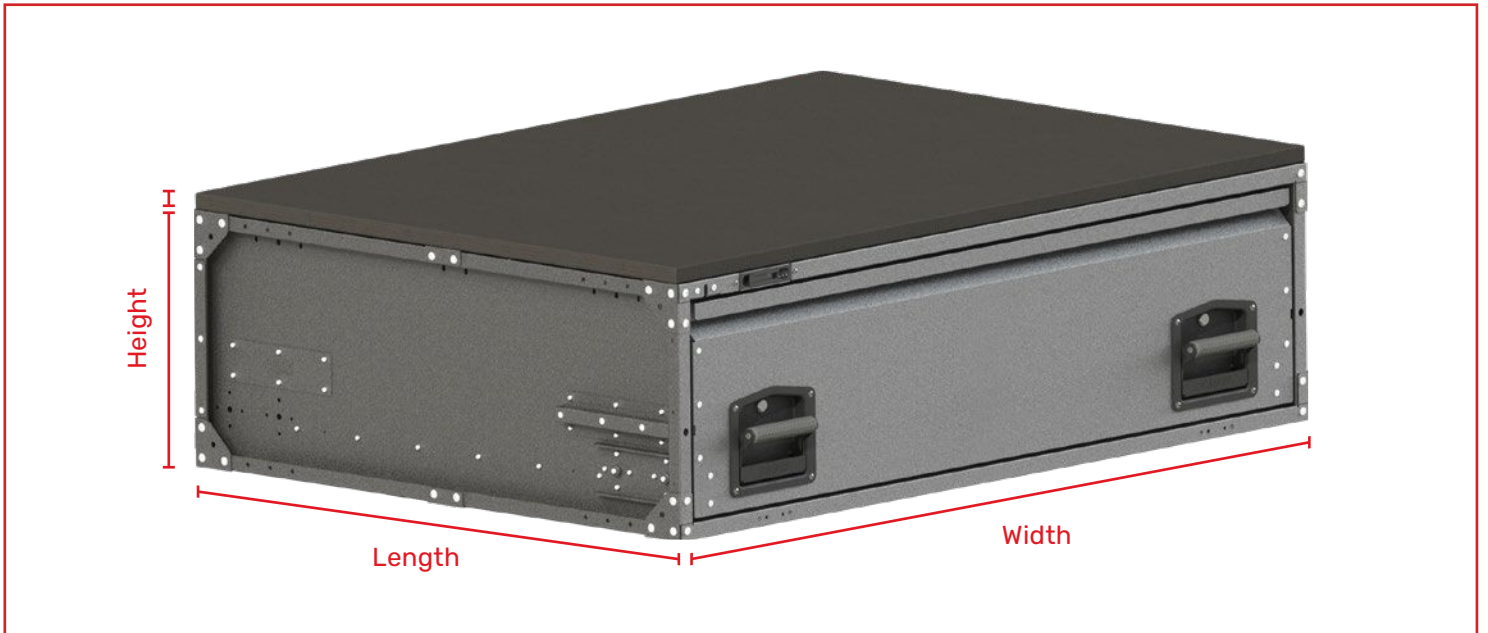

DBD Drawers

Specifications

Last updated: June 2024. All images shown are not to scale and are used as a guide for measurements only. Measurements do not include additional accessories such as the Side infills, outriggers or rubber/carpeted tops which may affect overall dimensions.

Sizing

DBD Drawer Sizes		
Available Widths	Available Lengths	Available Heights
350mm	1000mm	275mm
400mm	1200mm	325mm
450mm	1350mm	400mm
490mm	1500mm	470mm
540mm	1700mm	
600mm		
700mm		
750mm		
800mm		
850mm		
900mm		
950mm		
1000mm		
1050mm		
1100mm		
1150mm		
1200mm		
1250mm		
1300mm		
1350mm		