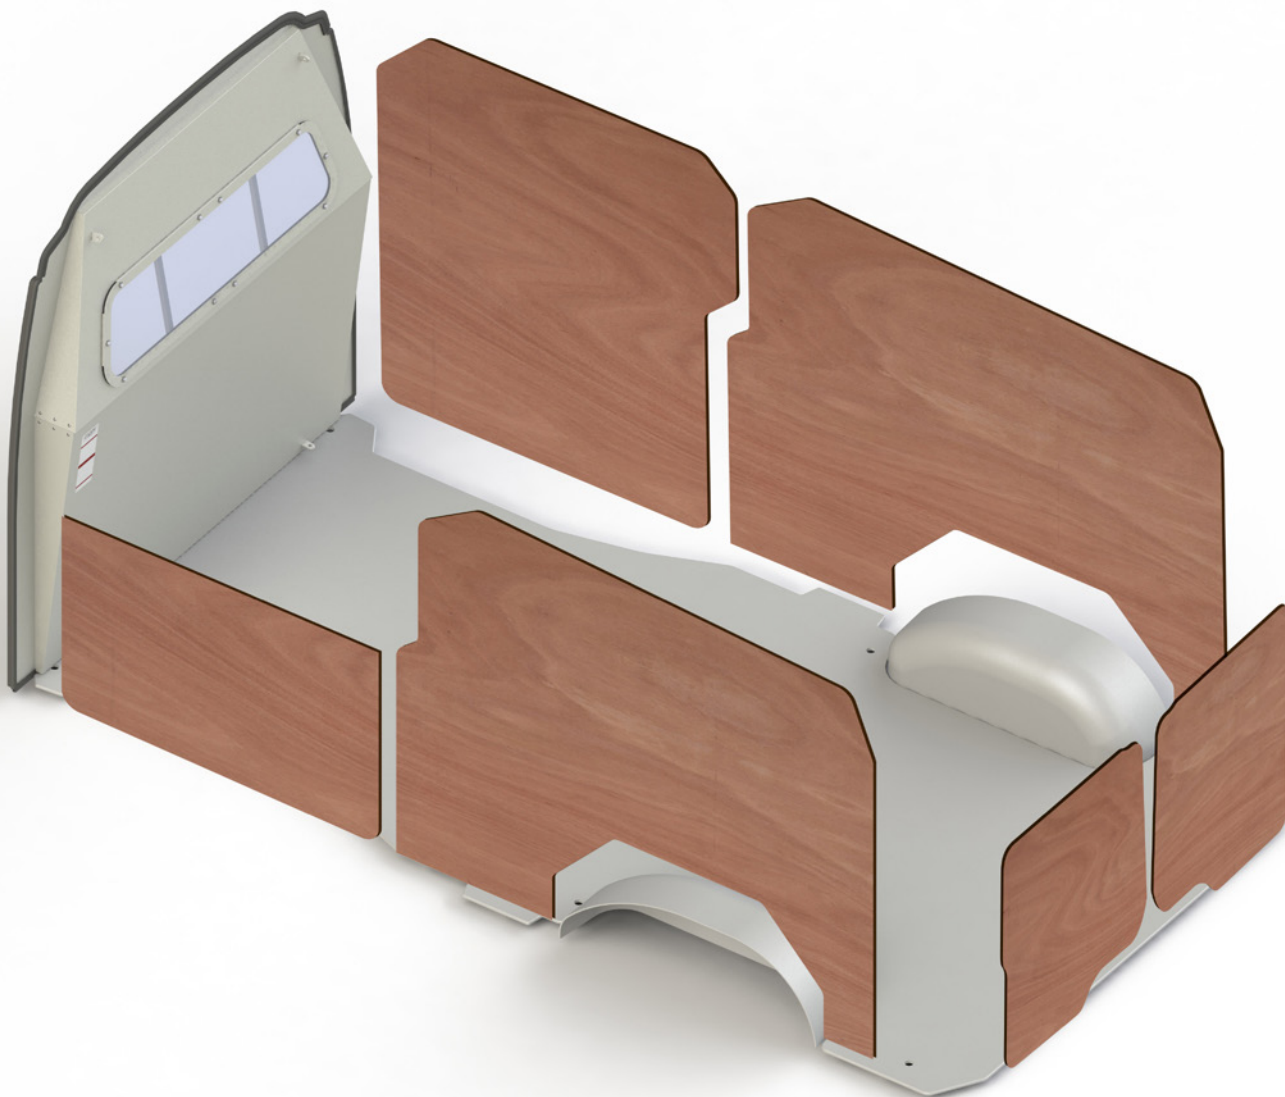

2. PLYWOOD WALL PANELING

TO SUIT FORD TRANSIT CUSTOM (2024+)

Reference Image Only

PRODUCT DETAILS

SUITS

Ford Transit Custom SWB (2024+)
Barn Door Model

TYPE

- Plywood Wall Paneling

AVAILABILITY

Now

KEY FEATURES

- › Wall Paneling designed for the Ford Transit Custom SWB (2024+)
- › 6mm Plywood Wall panels
- › Protects the inner shell of the vehicle
- › Full Height (fitted to the top of the cantrail)
- › Matches contours of the vehicle
- › Available for Passenger / Driver Side Rear section of vehicle - Between Sliding Doors and Rear Door
- › Also available for Driver Side front Section, Passenger Side Sliding Door and Rear Barn Doors (currently only available for SWB models)

For pricing & additional info, please email info@caddystorage.com.au.