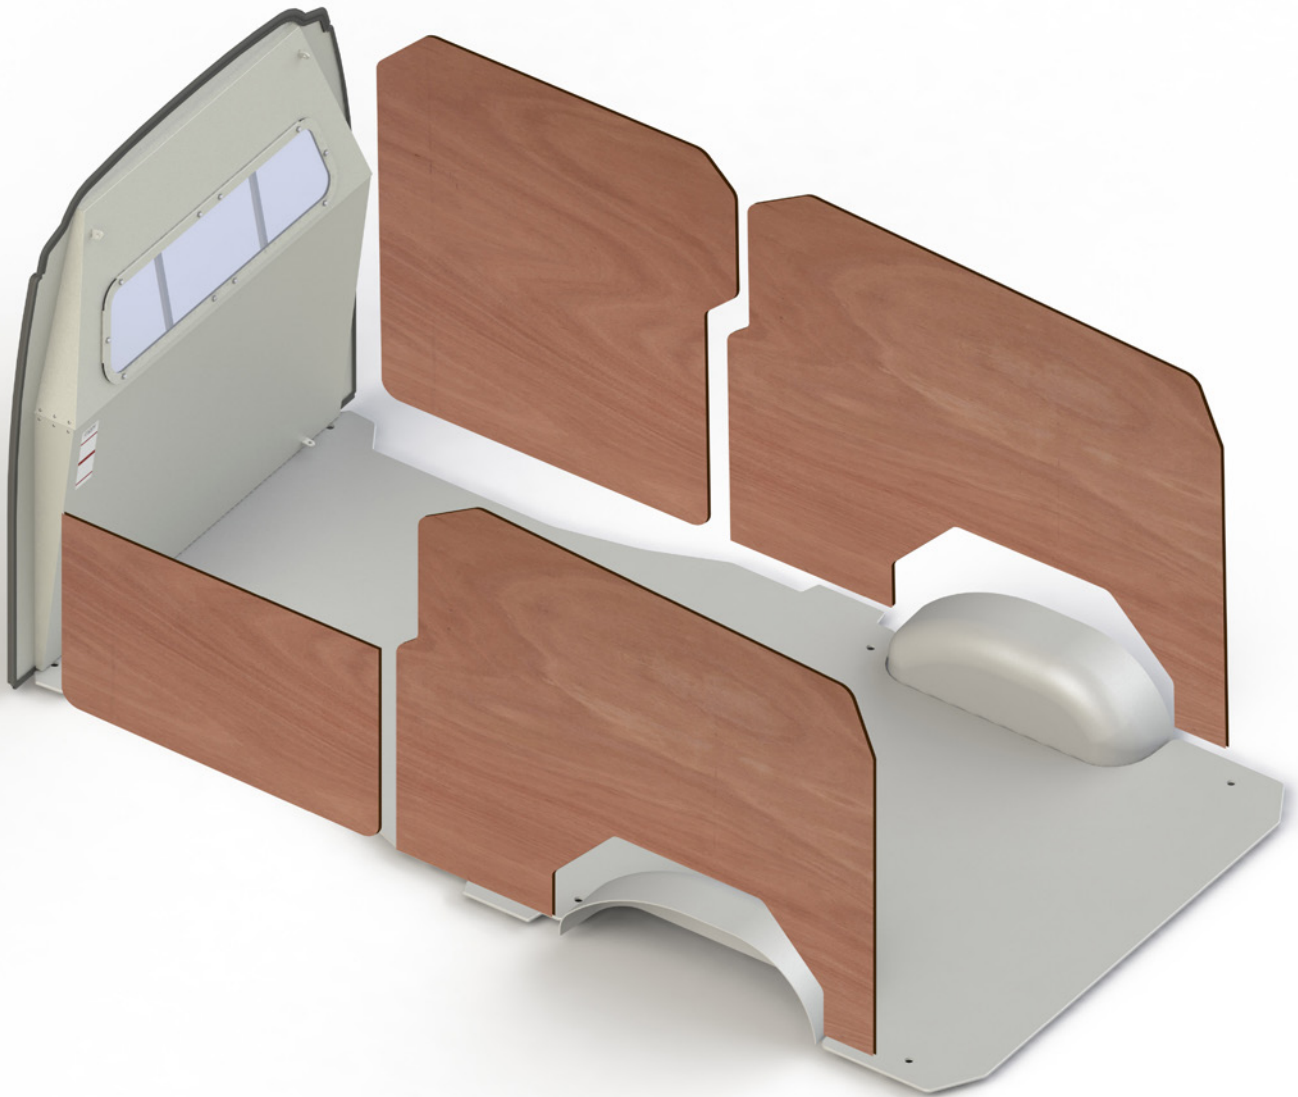

2. PLYWOOD WALL PANELING

TO SUIT FORD TRANSIT CUSTOM (2024+)

Reference Image Only

PRODUCT DETAILS

SUITS

Ford Transit Custom LWB (2024+)
Barn Door Model

TYPE

- Plywood Wall Paneling

AVAILABILITY

Now

KEY FEATURES

- › Wall Paneling designed for the Ford Transit Custom LWB (2024+)
- › 6mm Plywood Wall panels
- › Protects the inner shell of the vehicle
- › Full Height (fitted to the top of the cantrail)
- › Matches contours of the vehicle
- › Available for Passenger / Driver Side Rear section of vehicle - Between Sliding Doors and Rear Door
- › Also available for Driver Side front Section, Passenger Side Sliding Door and Rear Barn Doors (currently only available for SWB models)

For pricing & additional info, please email info@caddystorage.com.au.