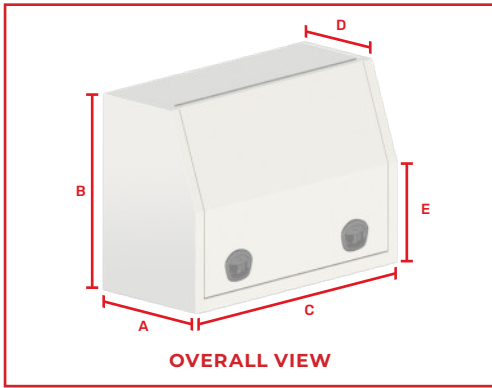

# Toolbox Specifications

**Last updated: June 2024.** All images shown are not to scale and are used as a guide for measurements only. Measurements do not include additional accessories such as Window Guards or Roof Racks, which may affect overall dimensions. Measurements only account for the Toolbox as a single unit.

## Sizing

Exterior Dimensions	1200mm wide unit	1450mm wide unit	1800mm wide unit
A. Toolbox Bottom Section Width	550mm	550mm	550mm
B. Toolbox Height	850mm	850mm	850mm
C. Toolbox Length	1200mm	1450mm	1800mm
D. Toolbox Top Section Width	480mm	480mm	480mm
E. Toolbox Bottom Section Height	445mm	445mm	445mm
Interior Dimensions	1200mm wide unit	1450mm wide unit	1800mm wide unit
F. Interior Top Section Width	445mm	445mm	445mm
G. Interior Bottom Section Width	505mm	505mm	505mm
H. Interior Height	835mm	835mm	835mm
I. Interior Length	1190mm	1440mm	1790mm
Door Clearance	1200mm wide unit	1450mm wide unit	1800mm wide unit
J. Side Door Width	1000mm	1250mm	1600mm
K. Side Door Height	700mm	700mm	700mm