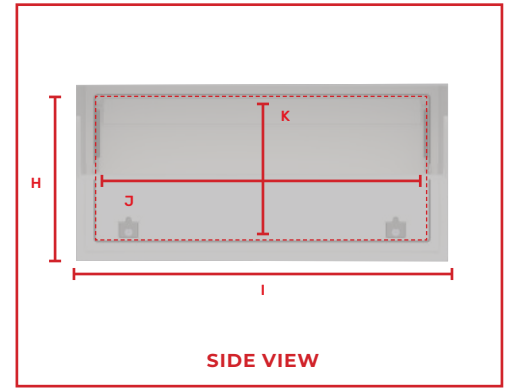

# Toolbox Specifications

**Last updated: June 2024.** All images shown are not to scale and are used as a guide for measurements only. Measurements do not include additional accessories such as Window Guards or Roof Racks, which may affect overall dimensions. Measurements only account for the Toolbox as a single unit.

## Sizing

Exterior Dimensions	1200mm wide unit	1450mm wide unit	1800mm wide unit
A. Toolbox Bottom Section Width	550mm	550mm	550mm
B. Toolbox Height	850mm	850mm	850mm
C. Toolbox Length	1200mm	1450mm	1800mm
D. Toolbox Top Section Width	480mm	480mm	480mm
E. Toolbox Bottom Section Height	445mm	445mm	445mm
Interior Dimensions	1200mm wide unit	1450mm wide unit	1800mm wide unit
F. Interior Top Section Width	445mm	445mm	445mm
G. Interior Bottom Section Width	505mm	505mm	505mm
H. Interior Height	835mm	835mm	835mm
I. Interior Length	1190mm	1440mm	1790mm
Door Clearance	1200mm wide unit	1450mm wide unit	1800mm wide unit
J. Side Door Width	1000mm	1250mm	1600mm
K. Side Door Height	700mm	700mm	700mm