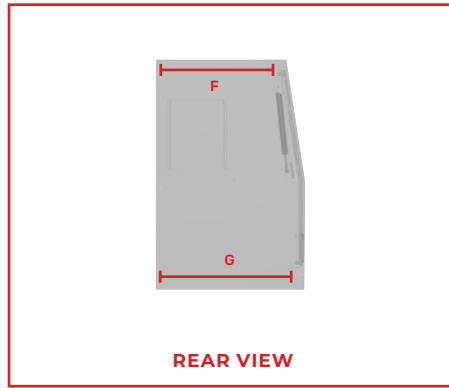

# Toolbox Specifications

**Last updated: June 2024.** All images shown are not to scale and are used as a guide for measurements only. Measurements do not include additional accessories such as Window Guards or Roof Racks, which may affect overall dimensions. Measurements only account for the Toolbox as a single unit.

## Sizing

Exterior Dimensions	1200mm wide unit	1450mm wide unit	1800mm wide unit
A. Toolbox Bottom Section Width	550mm	550mm	550mm
B. Toolbox Height	850mm	850mm	850mm
C. Toolbox Length	1200mm	1450mm	1800mm
D. Toolbox Top Section Width	480mm	480mm	480mm
E. Toolbox Bottom Section Height	445mm	445mm	445mm
Interior Dimensions	1200mm wide unit	1450mm wide unit	1800mm wide unit
F. Interior Top Section Width	445mm	445mm	445mm
G. Interior Bottom Section Width	505mm	505mm	505mm
H. Interior Height	835mm	835mm	835mm
I. Interior Length	1190mm	1440mm	1790mm
Door Clearance	1200mm wide unit	1450mm wide unit	1800mm wide unit
J. Side Door Width	1000mm	1250mm	1600mm
K. Side Door Height	700mm	700mm	700mm