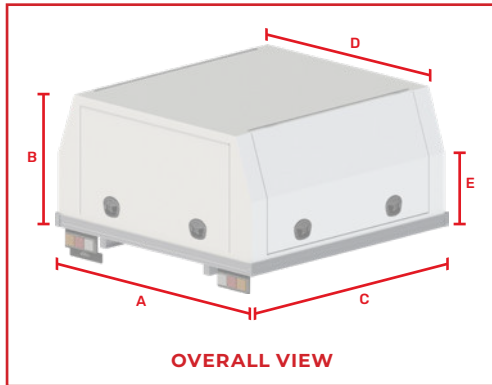

Single Cab Aluminium Canopies

Specifications

Last updated: June 2024. All images shown are not to scale and are used as a guide for measurements only. Measurements do not include additional accessories such as Window Guards or Roof Racks, which may affect overall dimensions.

Exterior Dimensions	860mm high unit	1000mm high unit	1900mm wide unit	1900mm wide x 1000mm high unit
A. Canopy Bottom Section Width	1820mm	1820mm	1900mm	1900mm
B. Canopy Height	860mm	1000mm	860mm	1000mm
C. Canopy Length	2400mm	2400mm	2400mm	2400mm
D. Canopy Top Section Width	1500mm	1500mm	1500mm	1500mm
E. Canopy Bottom Section Height	445mm	445mm	445mm	445mm
Interior Dimensions	860mm high unit	1000mm high unit	1900mm wide unit	1900mm wide x 1000mm high unit
F. Interior Top Section Width	1450mm	1450mm	1450mm	1450mm
G. Interior Bottom Section Width	1700mm	1700mm	1800mm	1800mm
H. Interior Height	750mm	910mm	750mm	910mm
I. Interior Length	2010mm	2010mm	2010mm	2010mm
Door Clearance	860mm high unit	1000mm high unit	1900mm wide unit	1900mm wide x 1000mm high unit
J. Side Door Width	1680mm	1680mm	1680mm	1680mm
K. Side Door Height	665mm	805mm	665mm	805mm
L. Rear Door Width	1260mm	1260mm	1360mm	1360mm
M. Rear Door Height	610mm	750mm	610mm	750mm

Current Vehicle Compatibility

Vehicle Model	860mm high unit	1000mm high unit	1900mm wide unit	1900mm wide x 1000mm high unit
Ford Ranger Dual Cab (06/2022+)	✗	✗	✓	✓
Isuzu D-Max Dual Cab (07/2020+)	✓	✓	✓	✓
LDV T60 Max Dual Cab (08/2021+)	✓	✓	✓	✓
Mazda BT-50 Dual Cab (07/2020+)	✓	✓	✓	✓
Mitsubishi Triton MQ/MR Dual Cab (05/2015 - 02/2024)	✓	✓	✓	✓
Mitsubishi Triton Dual Cab (03/2024+)	✓	✓	✓	✓
Nissan Navara Dual Cab (01/2021+)	✓	✓	✓	✓
Toyota Hilux Dual Cab (09/2015+)	✓	✓	✓	✓
Volkswagen Amarok Dual Cab (05/2023+)	✗	✗	✓	✓