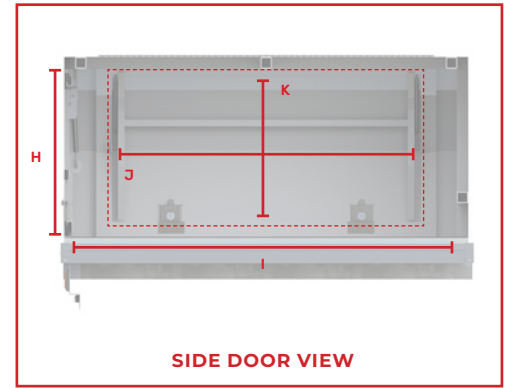

Sizing

Exterior Dimensions	860mm high unit	1000mm high unit	1900mm wide unit	1900mm wide x 1000mm high unit
A. Canopy Bottom Section Width	1820mm	1820mm	1900mm	1900mm
B. Canopy Height	860mm	1000mm	860mm	1000mm
C. Canopy Length	1800mm	1800mm	1800mm	1800mm
D. Canopy Top Section Width	1500mm	1500mm	1500mm	1500mm
E. Canopy Bottom Section Height	445mm	445mm	445mm	445mm
Interior Dimensions	860mm high unit	1000mm high unit	1900mm wide unit	1900mm wide x 1000mm high unit
F. Interior Top Section Width	1450mm	1450mm	1450mm	1450mm
G. Interior Bottom Section Width	1700mm	1700mm	1800mm	1800mm
H. Interior Height	750mm	910mm	750mm	910mm
I. Interior Length	1710mm	1710mm	1710mm	1710mm
Door Clearance	860mm high unit	1000mm high unit	1900mm wide unit	1900mm wide x 1000mm high unit
J. Side Door Width	1380mm	1380mm	1380mm	1380mm
K. Side Door Height	665mm	805mm	665mm	805mm
L. Rear Door Width	1260mm	1260mm	1360mm	1360mm
M. Rear Door Height	610mm	750mm	610mm	750mm

Sizing

Exterior Dimensions	860mm high unit	1000mm high unit	1900mm wide unit	1900mm wide x 1000mm high unit
A. Canopy Bottom Section Width	1820mm	1820mm	1900mm	1900mm
B. Canopy Height	860mm	1000mm	860mm	1000mm
C. Canopy Length	2100mm	2100mm	2100mm	2100mm
D. Canopy Top Section Width	1500mm	1500mm	1500mm	1500mm
E. Canopy Bottom Section Height	445mm	445mm	445mm	445mm
Interior Dimensions	860mm high unit	1000mm high unit	1900mm wide unit	1900mm wide x 1000mm high unit
F. Interior Top Section Width	1450mm	1450mm	1450mm	1450mm
G. Interior Bottom Section Width	1700mm	1700mm	1800mm	1800mm
H. Interior Height	750mm	910mm	750mm	910mm
I. Interior Length	2010mm	2010mm	2010mm	2010mm
Door Clearance	860mm high unit	1000mm high unit	1900mm wide unit	1900mm wide x 1000mm high unit
J. Side Door Width	1680mm	1680mm	1680mm	1680mm
K. Side Door Height	665mm	805mm	665mm	805mm
L. Rear Door Width	1260mm	1260mm	1360mm	1360mm
M. Rear Door Height	610mm	750mm	610mm	750mm