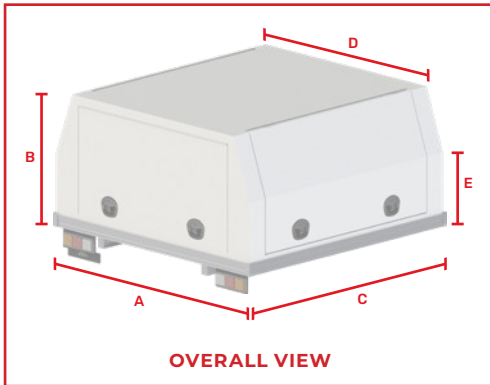

Extra Cab Aluminium Canopies

Specifications

Last updated: June 2024. All images shown are not to scale and are used as a guide for measurements only. Measurements do not include additional accessories such as Window Guards or Roof Racks, which may affect overall dimensions.

Sizing

Exterior Dimensions	860mm high unit	1000mm high unit	1900mm wide unit	1900mm wide x 1000mm high unit
A. Canopy Bottom Section Width	1820mm	1820mm	1900mm	1900mm
B. Canopy Height	860mm	1000mm	860mm	1000mm
C. Canopy Length	2100mm	2100mm	2100mm	2100mm
D. Canopy Top Section Width	1500mm	1500mm	1500mm	1500mm
E. Canopy Bottom Section Height	445mm	445mm	445mm	445mm
Interior Dimensions	860mm high unit	1000mm high unit	1900mm wide unit	1900mm wide x 1000mm high unit
F. Interior Top Section Width	1450mm	1450mm	1450mm	1450mm
G. Interior Bottom Section Width	1700mm	1700mm	1800mm	1800mm
H. Interior Height	750mm	910mm	750mm	910mm
I. Interior Length	2010mm	2010mm	2010mm	2010mm
Door Clearance	860mm high unit	1000mm high unit	1900mm wide unit	1900mm wide x 1000mm high unit
J. Side Door Width	1680mm	1680mm	1680mm	1680mm
K. Side Door Height	665mm	805mm	665mm	805mm
L. Rear Door Width	1260mm	1260mm	1360mm	1360mm
M. Rear Door Height	610mm	750mm	610mm	750mm

Current Vehicle Compatibility

Vehicle Model	860mm high unit	1000mm high unit	1900mm wide unit	1900mm wide x 1000mm high unit
Ford Ranger Dual Cab (06/2022+)	✗	✗	✓	✓
Isuzu D-Max Dual Cab (07/2020+)	✓	✓	✓	✓
LDV T60 Max Dual Cab (08/2021+)	✓	✓	✓	✓
Mazda BT-50 Dual Cab (07/2020+)	✓	✓	✓	✓
Mitsubishi Triton MQ/MR Dual Cab (05/2015 - 02/2024)	✓	✓	✓	✓
Mitsubishi Triton Dual Cab (03/2024+)	✓	✓	✓	✓
Nissan Navara Dual Cab (01/2021+)	✓	✓	✓	✓
Toyota Hilux Dual Cab (09/2015+)	✓	✓	✓	✓
Volkswagen Amarok Dual Cab (05/2023+)	✗	✗	✓	✓