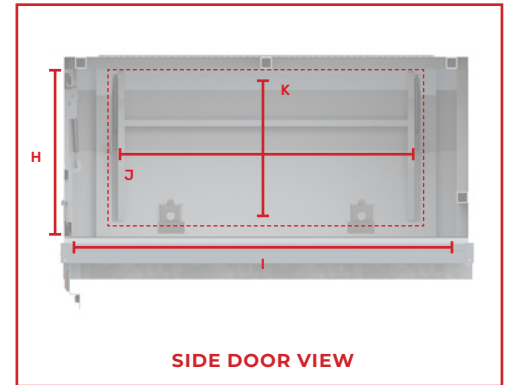

Sizing

Exterior Dimensions	860mm high unit	1000mm high unit	1900mm wide unit	1900mm wide x 1000mm high unit
A. Canopy Bottom Section Width	1820mm	1820mm	1900mm	1900mm
B. Canopy Height	860mm	1000mm	860mm	1000mm
C. Canopy Length	1800mm	1800mm	1800mm	1800mm
D. Canopy Top Section Width	1500mm	1500mm	1500mm	1500mm
E. Canopy Bottom Section Height	445mm	445mm	445mm	445mm
Interior Dimensions	860mm high unit	1000mm high unit	1900mm wide unit	1900mm wide x 1000mm high unit
F. Interior Top Section Width	1450mm	1450mm	1450mm	1450mm
G. Interior Bottom Section Width	1700mm	1700mm	1800mm	1800mm
H. Interior Height	750mm	910mm	750mm	910mm
I. Interior Length	1710mm	1710mm	1710mm	1710mm
Door Clearance	860mm high unit	1000mm high unit	1900mm wide unit	1900mm wide x 1000mm high unit
J. Side Door Width	1380mm	1380mm	1380mm	1380mm
K. Side Door Height	665mm	805mm	665mm	805mm
L. Rear Door Width	1260mm	1260mm	1360mm	1360mm
M. Rear Door Height	610mm	750mm	610mm	750mm

Sizing

Exterior Dimensions	860mm high unit	1000mm high unit	1900mm wide unit	1900mm wide x 1000mm high unit
A. Canopy Bottom Section Width	1820mm	1820mm	1900mm	1900mm
B. Canopy Height	860mm	1000mm	860mm	1000mm
C. Canopy Length	2100mm	2100mm	2100mm	2100mm
D. Canopy Top Section Width	1500mm	1500mm	1500mm	1500mm
E. Canopy Bottom Section Height	445mm	445mm	445mm	445mm
Interior Dimensions	860mm high unit	1000mm high unit	1900mm wide unit	1900mm wide x 1000mm high unit
F. Interior Top Section Width	1450mm	1450mm	1450mm	1450mm
G. Interior Bottom Section Width	1700mm	1700mm	1800mm	1800mm
H. Interior Height	750mm	910mm	750mm	910mm
I. Interior Length	2010mm	2010mm	2010mm	2010mm
Door Clearance	860mm high unit	1000mm high unit	1900mm wide unit	1900mm wide x 1000mm high unit
J. Side Door Width	1680mm	1680mm	1680mm	1680mm
K. Side Door Height	665mm	805mm	665mm	805mm
L. Rear Door Width	1260mm	1260mm	1360mm	1360mm
M. Rear Door Height	610mm	750mm	610mm	750mm