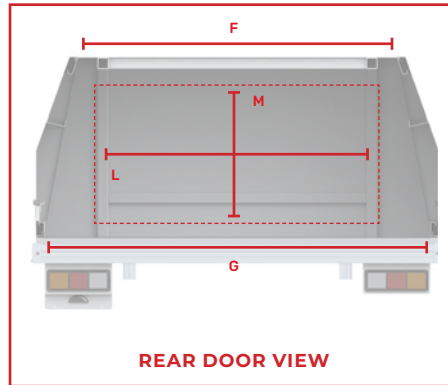

Sizing

Exterior Dimensions	860mm high unit	1000mm high unit	1900mm wide unit	1900mm wide x 1000mm high unit
A. Canopy Bottom Section Width	1820mm	1820mm	1900mm	1900mm
B. Canopy Height	860mm	1000mm	860mm	1000mm
C. Canopy Length	2100mm	2100mm	2100mm	2100mm
D. Canopy Top Section Width	1500mm	1500mm	1500mm	1500mm
E. Canopy Bottom Section Height	445mm	445mm	445mm	445mm
Interior Dimensions	860mm high unit	1000mm high unit	1900mm wide unit	1900mm wide x 1000mm high unit
F. Interior Top Section Width	1450mm	1450mm	1450mm	1450mm
G. Interior Bottom Section Width	1700mm	1700mm	1800mm	1800mm
H. Interior Height	750mm	910mm	750mm	910mm
I. Interior Length	2010mm	2010mm	2010mm	2010mm
Door Clearance	860mm high unit	1000mm high unit	1900mm wide unit	1900mm wide x 1000mm high unit
J. Side Door Width	1680mm	1680mm	1680mm	1680mm
K. Side Door Height	665mm	805mm	665mm	805mm
L. Rear Door Width	1260mm	1260mm	1360mm	1360mm
M. Rear Door Height	610mm	750mm	610mm	750mm

Exterior Dimensions	860mm high unit	1000mm high unit	1900mm wide unit	1900mm wide x 1000mm high unit
A. Canopy Bottom Section Width	1820mm	1820mm	1900mm	1900mm
B. Canopy Height	860mm	1000mm	860mm	1000mm
C. Canopy Length	2400mm	2400mm	2400mm	2400mm
D. Canopy Top Section Width	1500mm	1500mm	1500mm	1500mm
E. Canopy Bottom Section Height	445mm	445mm	445mm	445mm
Interior Dimensions	860mm high unit	1000mm high unit	1900mm wide unit	1900mm wide x 1000mm high unit
F. Interior Top Section Width	1450mm	1450mm	1450mm	1450mm
G. Interior Bottom Section Width	1700mm	1700mm	1800mm	1800mm
H. Interior Height	750mm	910mm	750mm	910mm
I. Interior Length	2010mm	2010mm	2010mm	2010mm
Door Clearance	860mm high unit	1000mm high unit	1900mm wide unit	1900mm wide x 1000mm high unit
J. Side Door Width	1680mm	1680mm	1680mm	1680mm
K. Side Door Height	665mm	805mm	665mm	805mm
L. Rear Door Width	1260mm	1260mm	1360mm	1360mm
M. Rear Door Height	610mm	750mm	610mm	750mm