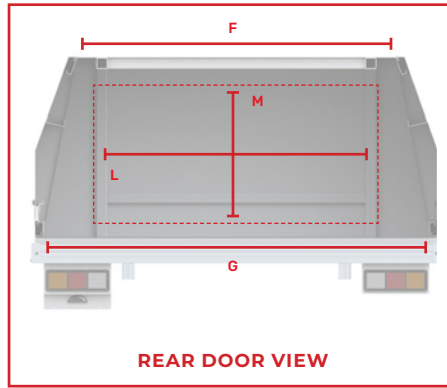

Sizing

Exterior Dimensions	860mm high unit	1000mm high unit	1900mm wide unit	1900mm wide x 1000mm high unit
A. Canopy Bottom Section Width	1820mm	1820mm	1900mm	1900mm
B. Canopy Height	860mm	1000mm	860mm	1000mm
C. Canopy Length	1800mm	1800mm	1800mm	1800mm
D. Canopy Top Section Width	1500mm	1500mm	1500mm	1500mm
E. Canopy Bottom Section Height	445mm	445mm	445mm	445mm
Interior Dimensions	860mm high unit	1000mm high unit	1900mm wide unit	1900mm wide x 1000mm high unit
F. Interior Top Section Width	1450mm	1450mm	1450mm	1450mm
G. Interior Bottom Section Width	1700mm	1700mm	1800mm	1800mm
H. Interior Height	750mm	910mm	750mm	910mm
I. Interior Length	1710mm	1710mm	1710mm	1710mm
Door Clearance	860mm high unit	1000mm high unit	1900mm wide unit	1900mm wide x 1000mm high unit
J. Side Door Width	1380mm	1380mm	1380mm	1380mm
K. Side Door Height	665mm	805mm	665mm	805mm
L. Rear Door Width	1260mm	1260mm	1360mm	1360mm
M. Rear Door Height	610mm	750mm	610mm	750mm

Sizing

Exterior Dimensions	860mm high unit	1000mm high unit	1900mm wide unit	1900mm wide x 1000mm high unit
A. Canopy Bottom Section Width	1820mm	1820mm	1900mm	1900mm
B. Canopy Height	860mm	1000mm	860mm	1000mm
C. Canopy Length	2100mm	2100mm	2100mm	2100mm
D. Canopy Top Section Width	1500mm	1500mm	1500mm	1500mm
E. Canopy Bottom Section Height	445mm	445mm	445mm	445mm
Interior Dimensions	860mm high unit	1000mm high unit	1900mm wide unit	1900mm wide x 1000mm high unit
F. Interior Top Section Width	1450mm	1450mm	1450mm	1450mm
G. Interior Bottom Section Width	1700mm	1700mm	1800mm	1800mm
H. Interior Height	750mm	910mm	750mm	910mm
I. Interior Length	2010mm	2010mm	2010mm	2010mm
Door Clearance	860mm high unit	1000mm high unit	1900mm wide unit	1900mm wide x 1000mm high unit
J. Side Door Width	1680mm	1680mm	1680mm	1680mm
K. Side Door Height	665mm	805mm	665mm	805mm
L. Rear Door Width	1260mm	1260mm	1360mm	1360mm
M. Rear Door Height	610mm	750mm	610mm	750mm