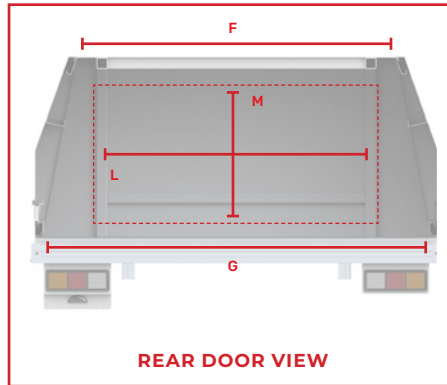

Sizing

Exterior Dimensions	860mm high unit	1000mm high unit	1900mm wide unit	1900mm wide x 1000mm high unit
A. Canopy Bottom Section Width	1820mm	1820mm	1900mm	1900mm
B. Canopy Height	860mm	1000mm	860mm	1000mm
C. Canopy Length	1800mm	1800mm	1800mm	1800mm
D. Canopy Top Section Width	1500mm	1500mm	1500mm	1500mm
E. Canopy Bottom Section Height	445mm	445mm	445mm	445mm
Interior Dimensions	860mm high unit	1000mm high unit	1900mm wide unit	1900mm wide x 1000mm high unit
F. Interior Top Section Width	1450mm	1450mm	1450mm	1450mm
G. Interior Bottom Section Width	1700mm	1700mm	1800mm	1800mm
H. Interior Height	750mm	910mm	750mm	910mm
I. Interior Length	1710mm	1710mm	1710mm	1710mm
Door Clearance	860mm high unit	1000mm high unit	1900mm wide unit	1900mm wide x 1000mm high unit
J. Side Door Width	1380mm	1380mm	1380mm	1380mm
K. Side Door Height	665mm	805mm	665mm	805mm
L. Rear Door Width	1260mm	1260mm	1360mm	1360mm
M. Rear Door Height	610mm	750mm	610mm	750mm

Sizing

Exterior Dimensions	860mm high unit	1000mm high unit	1900mm wide unit	1900mm wide x 1000mm high unit
A. Canopy Bottom Section Width	1820mm	1820mm	1900mm	1900mm
B. Canopy Height	860mm	1000mm	860mm	1000mm
C. Canopy Length	2100mm	2100mm	2100mm	2100mm
D. Canopy Top Section Width	1500mm	1500mm	1500mm	1500mm
E. Canopy Bottom Section Height	445mm	445mm	445mm	445mm
Interior Dimensions	860mm high unit	1000mm high unit	1900mm wide unit	1900mm wide x 1000mm high unit
F. Interior Top Section Width	1450mm	1450mm	1450mm	1450mm
G. Interior Bottom Section Width	1700mm	1700mm	1800mm	1800mm
H. Interior Height	750mm	910mm	750mm	910mm
I. Interior Length	2010mm	2010mm	2010mm	2010mm
Door Clearance	860mm high unit	1000mm high unit	1900mm wide unit	1900mm wide x 1000mm high unit
J. Side Door Width	1680mm	1680mm	1680mm	1680mm
K. Side Door Height	665mm	805mm	665mm	805mm
L. Rear Door Width	1260mm	1260mm	1360mm	1360mm
M. Rear Door Height	610mm	750mm	610mm	750mm