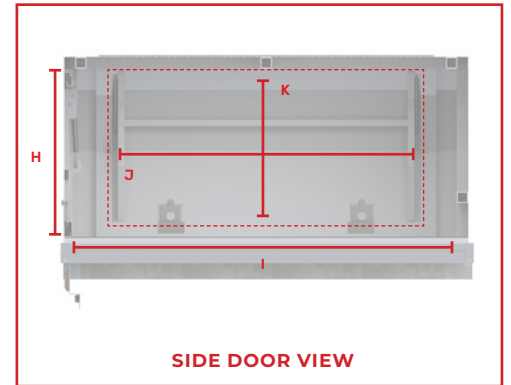

Sizing

Exterior Dimensions	860mm high unit	1000mm high unit	1900mm wide unit	1900mm wide x 1000mm high unit
A. Canopy Bottom Section Width	1820mm	1820mm	1900mm	1900mm
B. Canopy Height	860mm	1000mm	860mm	1000mm
C. Canopy Length	2100mm	2100mm	2100mm	2100mm
D. Canopy Top Section Width	1500mm	1500mm	1500mm	1500mm
E. Canopy Bottom Section Height	445mm	445mm	445mm	445mm
Interior Dimensions	860mm high unit	1000mm high unit	1900mm wide unit	1900mm wide x 1000mm high unit
F. Interior Top Section Width	1450mm	1450mm	1450mm	1450mm
G. Interior Bottom Section Width	1700mm	1700mm	1800mm	1800mm
H. Interior Height	750mm	910mm	750mm	910mm
I. Interior Length	2010mm	2010mm	2010mm	2010mm
Door Clearance	860mm high unit	1000mm high unit	1900mm wide unit	1900mm wide x 1000mm high unit
J. Side Door Width	1680mm	1680mm	1680mm	1680mm
K. Side Door Height	665mm	805mm	665mm	805mm
L. Rear Door Width	1260mm	1260mm	1360mm	1360mm
M. Rear Door Height	610mm	750mm	610mm	750mm

Exterior Dimensions	860mm high unit	1000mm high unit	1900mm wide unit	1900mm wide x 1000mm high unit
A. Canopy Bottom Section Width	1820mm	1820mm	1900mm	1900mm
B. Canopy Height	860mm	1000mm	860mm	1000mm
C. Canopy Length	2400mm	2400mm	2400mm	2400mm
D. Canopy Top Section Width	1500mm	1500mm	1500mm	1500mm
E. Canopy Bottom Section Height	445mm	445mm	445mm	445mm
Interior Dimensions	860mm high unit	1000mm high unit	1900mm wide unit	1900mm wide x 1000mm high unit
F. Interior Top Section Width	1450mm	1450mm	1450mm	1450mm
G. Interior Bottom Section Width	1700mm	1700mm	1800mm	1800mm
H. Interior Height	750mm	910mm	750mm	910mm
I. Interior Length	2010mm	2010mm	2010mm	2010mm
Door Clearance	860mm high unit	1000mm high unit	1900mm wide unit	1900mm wide x 1000mm high unit
J. Side Door Width	1680mm	1680mm	1680mm	1680mm
K. Side Door Height	665mm	805mm	665mm	805mm
L. Rear Door Width	1260mm	1260mm	1360mm	1360mm
M. Rear Door Height	610mm	750mm	610mm	750mm