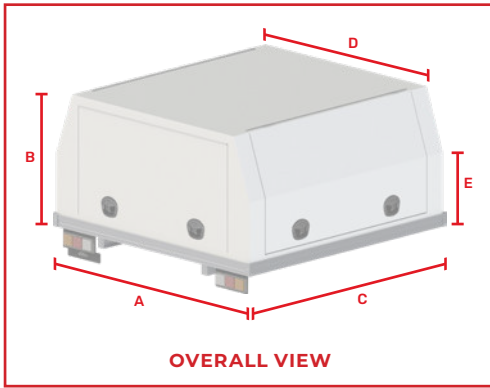

Sizing

Exterior Dimensions	860mm high unit	1000mm high unit	1900mm wide unit	1900mm wide x 1000mm high unit
A. Canopy Bottom Section Width	1820mm	1820mm	1900mm	1900mm
B. Canopy Height	860mm	1000mm	860mm	1000mm
C. Canopy Length	1800mm	1800mm	1800mm	1800mm
D. Canopy Top Section Width	1500mm	1500mm	1500mm	1500mm
E. Canopy Bottom Section Height	445mm	445mm	445mm	445mm
Interior Dimensions	860mm high unit	1000mm high unit	1900mm wide unit	1900mm wide x 1000mm high unit
F. Interior Top Section Width	1450mm	1450mm	1450mm	1450mm
G. Interior Bottom Section Width	1700mm	1700mm	1800mm	1800mm
H. Interior Height	750mm	910mm	750mm	910mm
I. Interior Length	1710mm	1710mm	1710mm	1710mm
Door Clearance	860mm high unit	1000mm high unit	1900mm wide unit	1900mm wide x 1000mm high unit
J. Side Door Width	1380mm	1380mm	1380mm	1380mm
K. Side Door Height	665mm	805mm	665mm	805mm
L. Rear Door Width	1260mm	1260mm	1360mm	1360mm
M. Rear Door Height	610mm	750mm	610mm	750mm

Sizing

Exterior Dimensions	860mm high unit	1000mm high unit	1900mm wide unit	1900mm wide x 1000mm high unit
A. Canopy Bottom Section Width	1820mm	1820mm	1900mm	1900mm
B. Canopy Height	860mm	1000mm	860mm	1000mm
C. Canopy Length	2100mm	2100mm	2100mm	2100mm
D. Canopy Top Section Width	1500mm	1500mm	1500mm	1500mm
E. Canopy Bottom Section Height	445mm	445mm	445mm	445mm
Interior Dimensions	860mm high unit	1000mm high unit	1900mm wide unit	1900mm wide x 1000mm high unit
F. Interior Top Section Width	1450mm	1450mm	1450mm	1450mm
G. Interior Bottom Section Width	1700mm	1700mm	1800mm	1800mm
H. Interior Height	750mm	910mm	750mm	910mm
I. Interior Length	2010mm	2010mm	2010mm	2010mm
Door Clearance	860mm high unit	1000mm high unit	1900mm wide unit	1900mm wide x 1000mm high unit
J. Side Door Width	1680mm	1680mm	1680mm	1680mm
K. Side Door Height	665mm	805mm	665mm	805mm
L. Rear Door Width	1260mm	1260mm	1360mm	1360mm
M. Rear Door Height	610mm	750mm	610mm	750mm