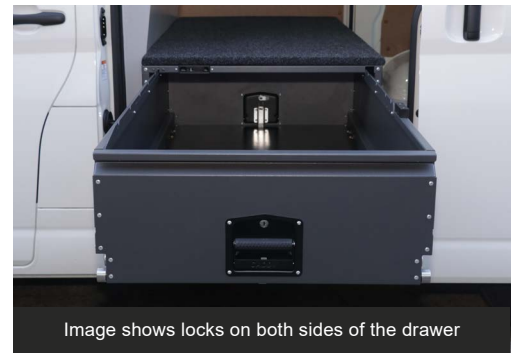

TO SUIT ALL COMMERCIAL VEHICLES

Intermittent Locking strip shown (sold separately)

Image shows locks on both sides of the drawer

PRODUCT DETAILS

SUITS

All Vehicles

TYPE

Drawer

AVAILABILITY

Now

KEY FEATURES

- › Drawer can be opened in both directions (from front or rear)
- › Flush Intermittent Flip Latch Lock
- › Intermediate locking Strip for locking the drawer at various positions (sold separately)
- › 125kg Distributed load rating
- › 10% Weight Reduction (from previous design drawer)
- › Front Lower locking Cross Bar Adjustment
- › Stainless steel roller bearings for smooth operation
- › Sideways Roller Bearing guides and adjustment
- › Redesigned Drawer Handle with ergonomic grip for easier operation
- › Internal drawer can be fully removed for maintenance
- › Modular Outriggers and Side Panels
- › We offer a range of different drawer configurations and heights (see next page)