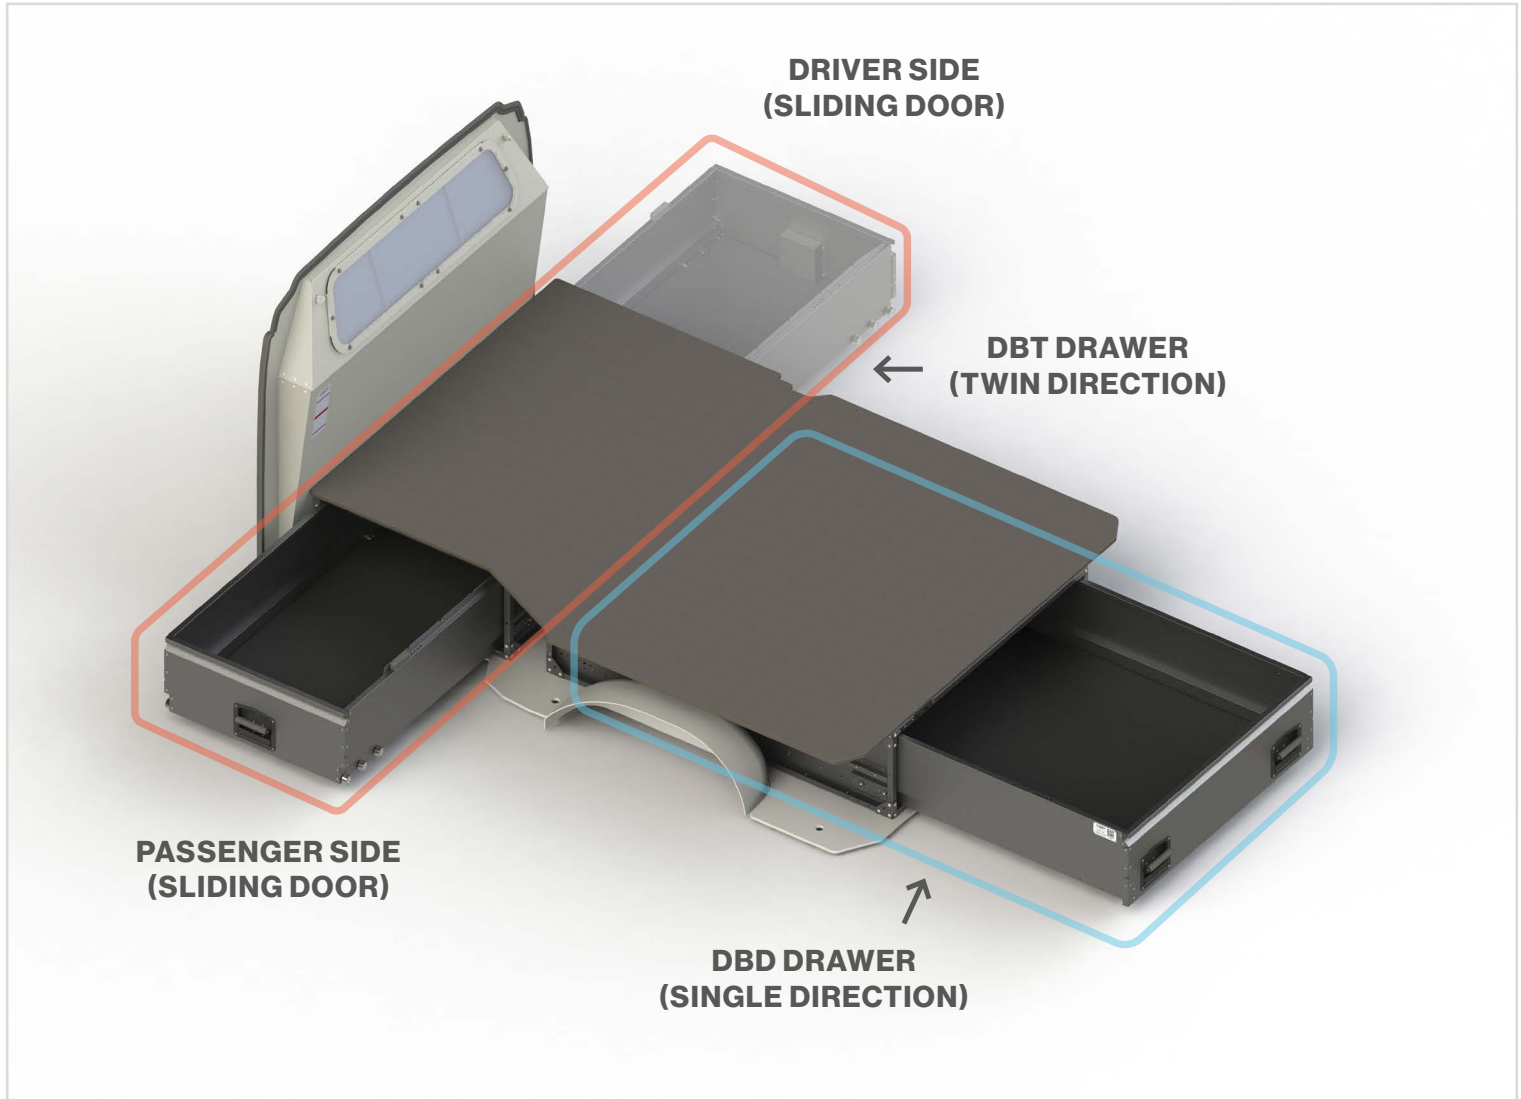

CADDY DUAL BEARING TWIN DRAWER (DBT)

TO SUIT ALL COMMERCIAL VEHICLES

EXAMPLE VAN FIT OUT WITH DUAL SLIDING DOORS

CADDY BRANCHES

CADDY STORAGE BLACKTOWN
4-8 Gate Road
Blacktown, NSW 2148
(02) 9831 2878
info@caddystorage.com.au

CADDY STORAGE TUGGERAH
4 Hereford Street
Berkley Vale, NSW 2261
(02) 4302 0618
tuggerah@caddystorage.com.au

CADDY STORAGE PRESTONS
7/16 Bernera Road
Prestons, NSW 2170
(02) 9221 6362
prestons@caddystorage.com.au

CADDY STORAGE LAVERTON NORTH
7 Norwest Avenue
Laverton North, VIC 3026
(03) 9369 9799
melbourne@caddystorage.com.au

CADDY EQUIPMENT QUEENSLAND
49 Corymbia Place
Parkinson, QLD 4115
(07) 3800 9222
brisbane@caddystorage.com.au

CADDY STORAGE BRENDALE
2-4 French Avenue
Brendale, QLD 4500
(07) 3448 0301
brendale@caddystorage.com.au

CADDY BURLEIGH HEADS
4/38 Township Drive
Burleigh Heads, QLD 4420
(07) 5681 8087
burleigh@caddystorage.com.au

CADDY STORAGE BRAESIDE
24 Graham Daff Boulevard
Braeside, VIC 3195
(03) 9580 3058
melbourne.east@caddystorage.com.au

CADDY STORAGE PERTH
57 Mordaunt Circuit
Canning Vale, WA 6155
(08) 9236 3309
wa@caddystorage.com.au

CADDY AFFILIATED STORES

CADDY ADELAIDE
163 Main North Road
Nailsworth, SA 5083
(08) 7109 0980
sales@caddyadelaide.com.au

CADDY TAREN POINT
148 Taren Point Road
Taren Point, NSW 2229
(02) 9540 2622
tarenpoint@caddystorage.com.au

CADDY BY LIFESTYLE (NORTH PARRAMATTA)
8/2 Windsor Road
Northmead, NSW 2151
(02) 8855 6500
sales@lifestylestore.com.au

CADDY WOLLONGONG
Unit 12, 16/18 Waynote Place
Unanderra, NSW 2526
(02) 4216 6006
bblain@caddystorage.com.au