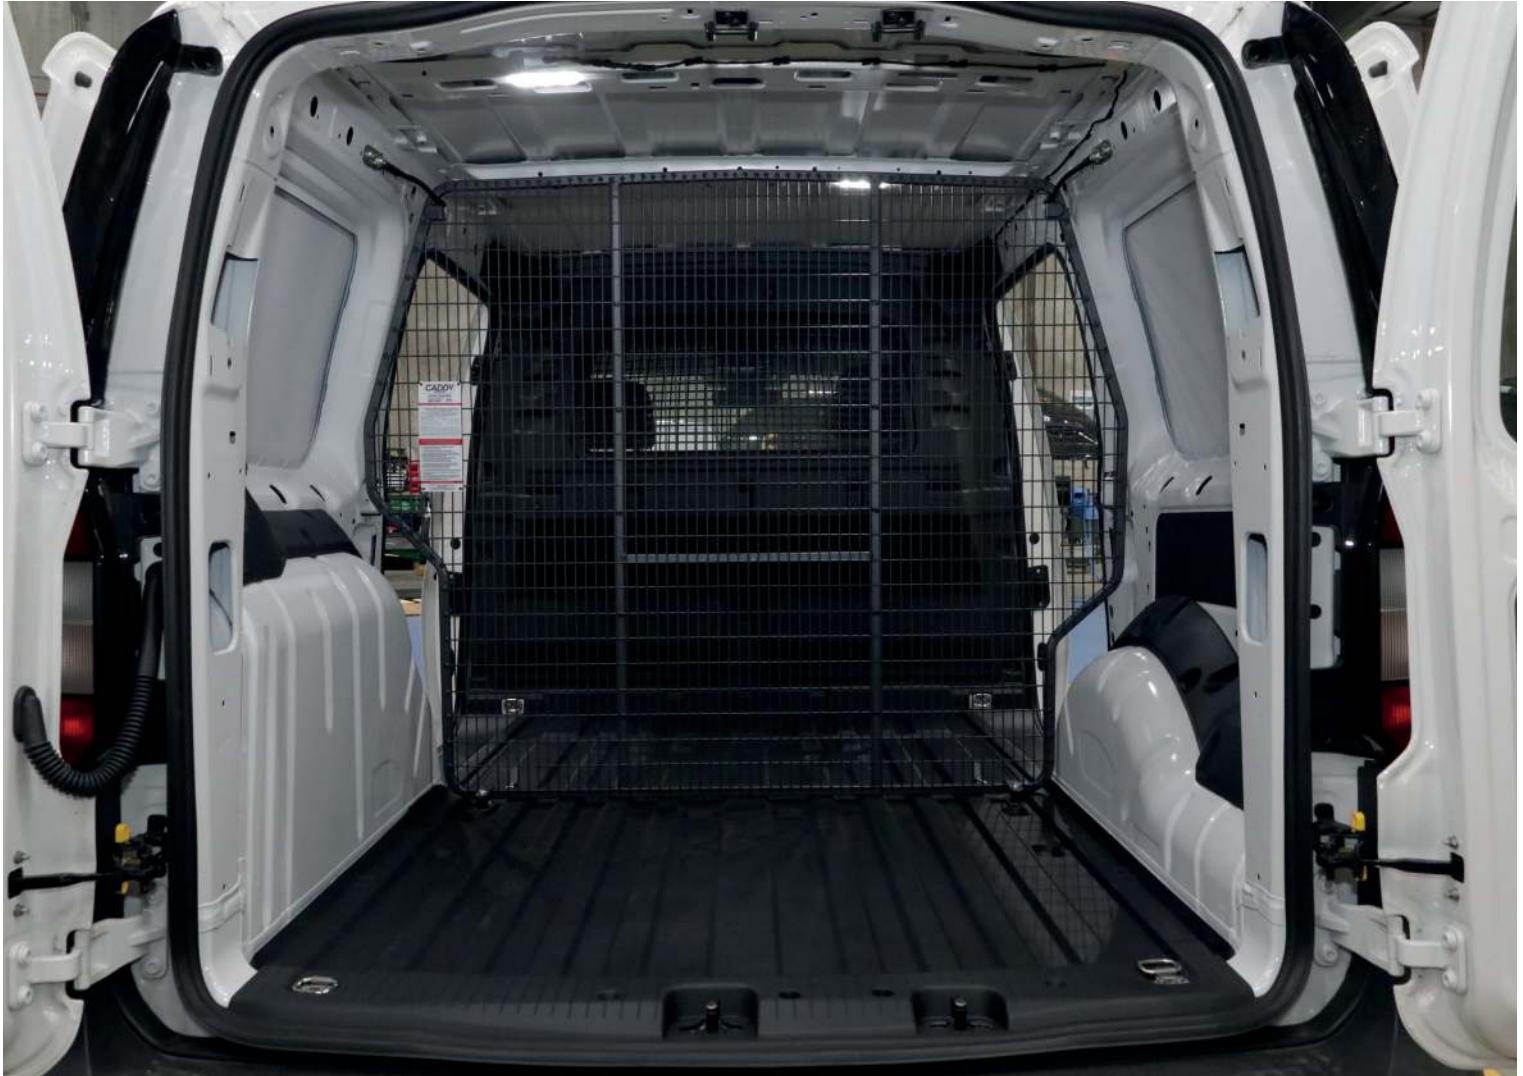

# MID MOUNT MESH CARGO BARRIER WITH WHEEL ARCH CUTOUTS

MADE TO SUIT VOLKSWAGEN CADDY (04/2021+) MODEL

**NEW PRODUCT FROM  
CADDY STORAGE**

- **CB-VCY21-331MC** - Volkswagen Caddy (04/2021+) Mid Mount Mesh Cargo Barrier (with wheel arch cut outs)
- **AC-VCY21-331MC** - Volkswagen Caddy (04/2021+) Air Curtain to suit CB-VCY21-331MC Mesh Cargo Barrier (with wheel arch cut outs)

# MID MOUNT MESH CARGO BARRIER WITH CUTOUTS

MADE TO SUIT VOLKSWAGEN CADDY (04/2021+)