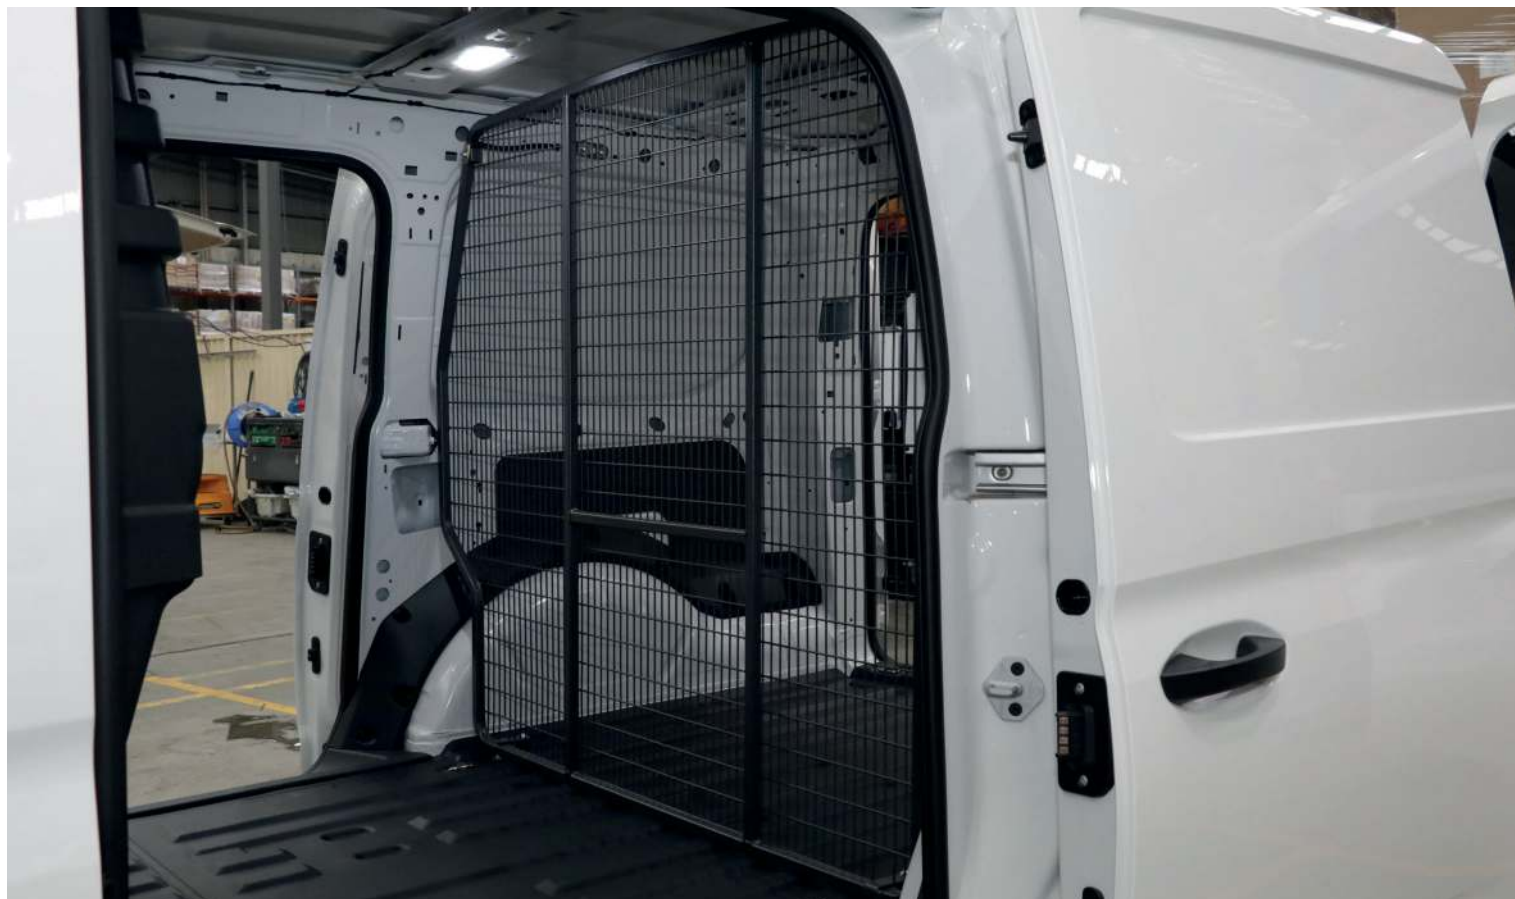

# MID MOUNT MESH CARGO BARRIER WITH WHEEL ARCH CUTOUTS

MADE TO SUIT VOLKSWAGEN CADDY (04/2021+) MODEL

**NEW PRODUCT FROM  
CADDY STORAGE**

- **CB-VCY21-331MC** - Volkswagen Caddy (04/2021+) Mid Mount Mesh Cargo Barrier (with wheel arch cut outs)
- **AC-VCY21-331MC** - Volkswagen Caddy (04/2021+) Air Curtain to suit CB-VCY21-331MC Mesh Cargo Barrier (with wheel arch cut outs)

# MID MOUNT MESH CARGO BARRIER WITH CUTOUTS

MADE TO SUIT VOLKSWAGEN CADDY (04/2021+)