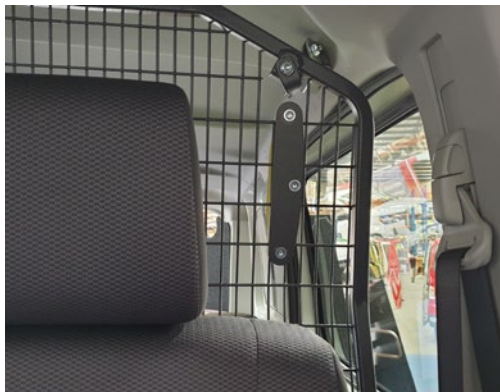

GRAB HANDLE (BLACK)

MADE TO SUIT MOST COMMERCIAL VANS WITH MESH PANNELLING

PRODUCT DETAILS

SUITS

- All vehicles

TYPE

Grab handle

PART NUMBER

GH-CB-BL

KEY FEATURES

- › Grab Handles (sold individually) to suit all vehicle types with a 50 x 20mm mesh product installed
- › Coloured Black
- › Made from Automotive Grade ABS Plastic
- › UV resistant
- › Textured pattern for additional grip
- › Mounting bracket provides a flush finish

For pricing & additional info, please email info@caddystorage.com.au

GRAB HANDLE (YELLOW)

MADE TO SUIT MOST COMMERCIAL VANS WITH MESH PANELLING

No protruding edges when installed

PRODUCT DETAILS

SUITS

- All vehicles

TYPE

Grab handle

PART NUMBER

GH-CB-YW

KEY FEATURES

- › Grab Handles (sold individually) to suit all vehicle types with a 50 x 20mm mesh installed
- › Coloured safety yellow for high visibility
- › Made from Automotive Grade ABS Plastic
- › UV resistant
- › Textured pattern for additional grip
- › Mounting bracket provides a flush finish