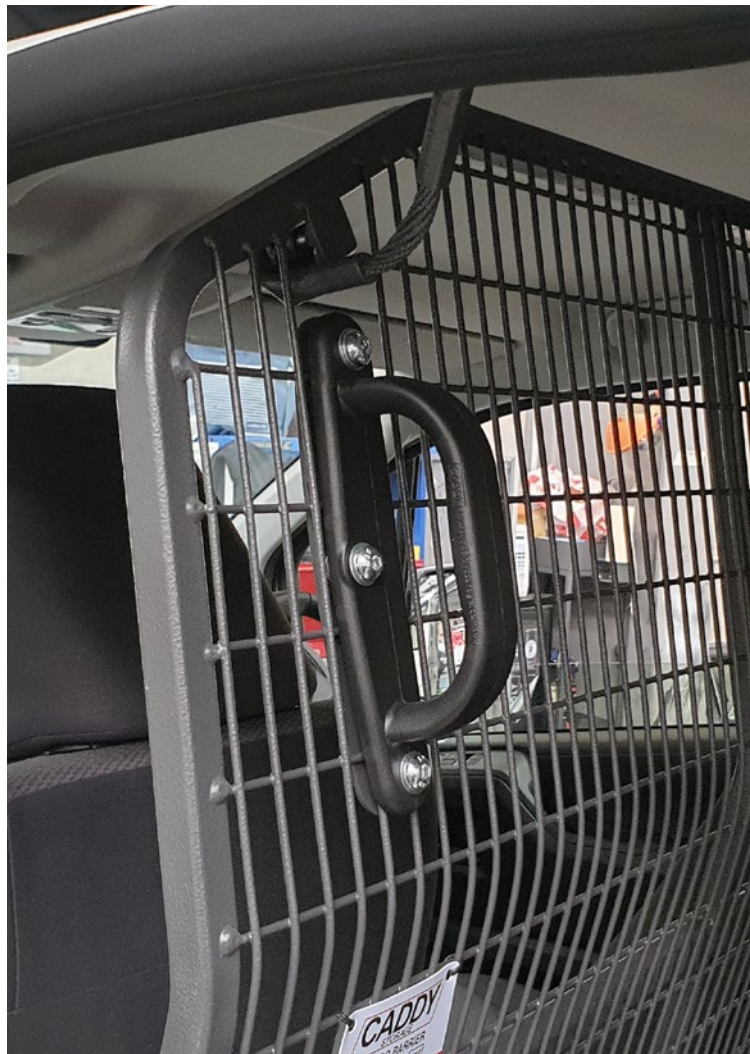

PRODUCT RELEASE

GRAB HANDLE

MADE TO SUIT MOST COMMERCIAL VANS WITH MESH PANNELLING

CADDY
STORAGE

NEW PRODUCT FROM CADDY STORAGE

- **GH-CB-BL** BLACK GRAB HANDLES - TO SUIT 50 X 20MM MESH PANELS OR BARRIERS
- **GH-CB-YW** YELLOW GRAB HANDLES - TO SUIT 50 X 20MM MESH PANELS OR BARRIERS

GRAB HANDLE (BLACK)

MADE TO SUIT MOST COMMERCIAL VANS WITH MESH PANNELLING

PRODUCT DETAILS

SUITS

- All vehicles

TYPE

Grab handle

PART NUMBER

GH-CB-BL

KEY FEATURES

- › Grab Handles (sold individually) to suit all vehicle types with a 50 x 20mm mesh product installed
- › Coloured Black
- › Made from Automotive Grade ABS Plastic
- › UV resistant
- › Textured pattern for additional grip
- › Mounting bracket provides a flush finish

TYPE

Grab handle

PART NUMBER

GH-CB-YW

KEY FEATURES

- › Grab Handles (sold individually) to suit all vehicle types with a 50 x 20mm mesh installed
- › Coloured safety yellow for high visibility
- › Made from Automotive Grade ABS Plastic
- › UV resistant
- › Textured pattern for additional grip
- › Mounting bracket provides a flush finish