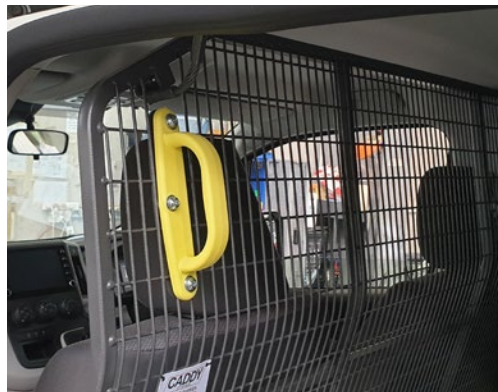

PRODUCT RELEASE

GRAB HANDLE

MADE TO SUIT MOST COMMERCIAL VANS WITH MESH PANNELLING

CADDY
STORAGE

NEW PRODUCT FROM CADDY STORAGE

- **GH-CB-BL** BLACK GRAB HANDLES - TO SUIT 50 X 20MM MESH PANELS OR BARRIERS
- **GH-CB-YW** YELLOW GRAB HANDLES - TO SUIT 50 X 20MM MESH PANELS OR BARRIERS

GRAB HANDLE (BLACK)

MADE TO SUIT MOST COMMERCIAL VANS WITH MESH PANNELLING

PRODUCT DETAILS

SUITS

- All vehicles

TYPE

Grab handle

PART NUMBER

GH-CB-BL

KEY FEATURES

- › Grab Handles (sold individually) to suit all vehicle types with a 50 x 20mm mesh product installed
- › Coloured Black
- › Made from Automotive Grade ABS Plastic
- › UV resistant
- › Textured pattern for additional grip
- › Mounting bracket provides a flush finish

For pricing & additional info, please email info@caddystorage.com.au

GRAB HANDLE (YELLOW)

MADE TO SUIT MOST COMMERCIAL VANS WITH MESH PANELLING

No protruding edges when installed

PRODUCT DETAILS

SUITS

- All vehicles