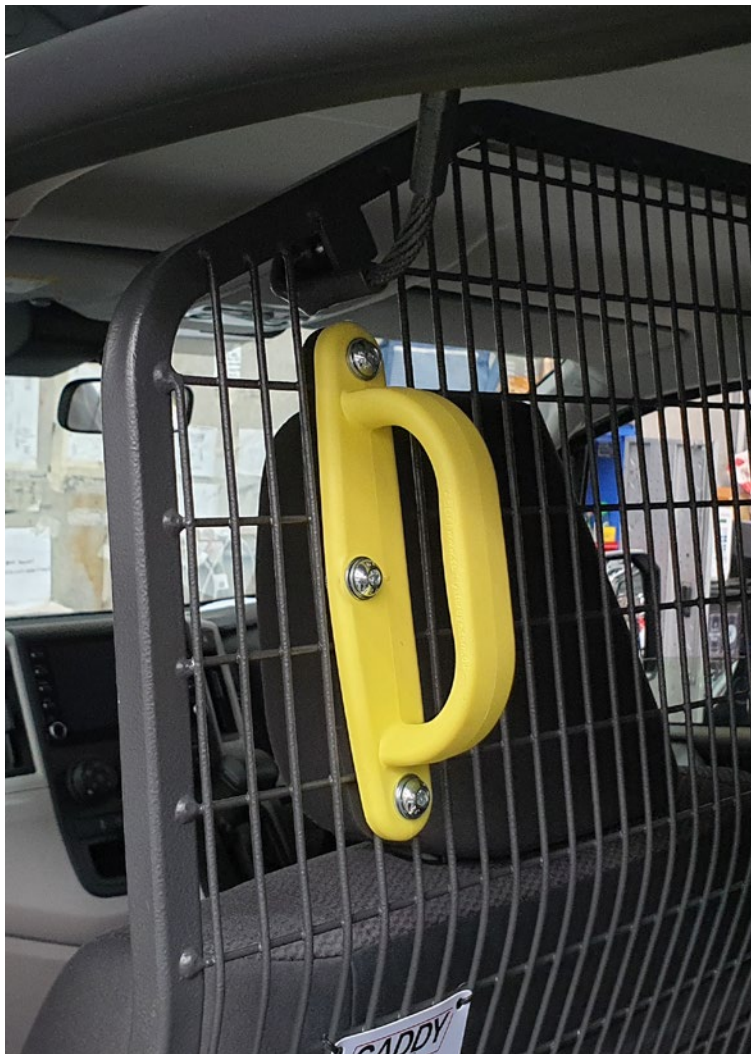

PRODUCT RELEASE

GRAB HANDLE

MADE TO SUIT MOST COMMERCIAL VANS WITH MESH PANNELLING

CADDY
STORAGE

NEW PRODUCT FROM CADDY STORAGE

- **GH-CB-BL** BLACK GRAB HANDLES - TO SUIT 50 X 20MM MESH PANELS OR BARRIERS
- **GH-CB-YW** YELLOW GRAB HANDLES - TO SUIT 50 X 20MM MESH PANELS OR BARRIERS

GRAB HANDLE (BLACK)

MADE TO SUIT MOST COMMERCIAL VANS WITH MESH PANNELLING

PRODUCT DETAILS

SUITS

- All vehicles

TYPE

Grab handle

PART NUMBER

GH-CB-BL

KEY FEATURES

- › Grab Handles (sold individually) to suit all vehicle types with a 50 x 20mm mesh product installed
- › Coloured Black
- › Made from Automotive Grade ABS Plastic
- › UV resistant
- › Textured pattern for additional grip
- › Mounting bracket provides a flush finish

TYPE

Grab handle

PART NUMBER

GH-CB-YW

KEY FEATURES

- › Grab Handles (sold individually) to suit all vehicle types with a 50 x 20mm mesh installed
- › Coloured safety yellow for high visibility
- › Made from Automotive Grade ABS Plastic
- › UV resistant
- › Textured pattern for additional grip
- › Mounting bracket provides a flush finish