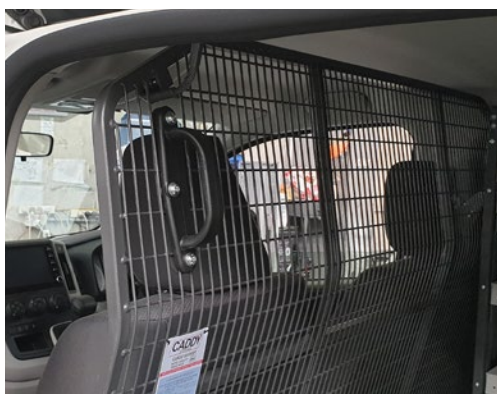

PRODUCT RELEASE

GRAB HANDLE

MADE TO SUIT MOST COMMERCIAL VANS WITH MESH PANNELLING

CADDY
STORAGE

NEW PRODUCT FROM CADDY STORAGE

- **GH-CB-BL** BLACK GRAB HANDLES - TO SUIT 50 X 20MM MESH PANELS OR BARRIERS
- **GH-CB-YW** YELLOW GRAB HANDLES - TO SUIT 50 X 20MM MESH PANELS OR BARRIERS

GRAB HANDLE (BLACK)

MADE TO SUIT MOST COMMERCIAL VANS WITH MESH PANNELLING

PRODUCT DETAILS

SUITS

- All vehicles

TYPE

Grab handle

PART NUMBER

GH-CB-BL

KEY FEATURES

- › Grab Handles (sold individually) to suit all vehicle types with a 50 x 20mm mesh product installed
- › Coloured Black
- › Made from Automotive Grade ABS Plastic
- › UV resistant
- › Textured pattern for additional grip
- › Mounting bracket provides a flush finish