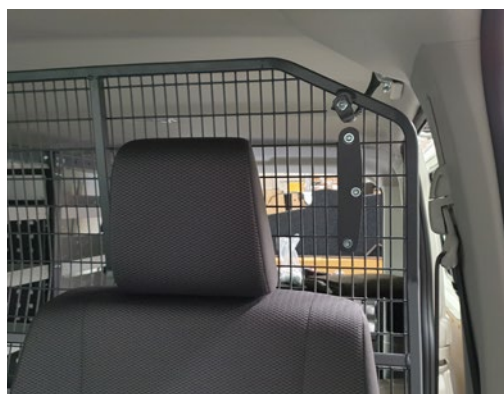

PRODUCT RELEASE

GRAB HANDLE

MADE TO SUIT MOST COMMERCIAL VANS WITH MESH PANNELLING

CADDY
STORAGE

NEW PRODUCT FROM CADDY STORAGE

- **GH-CB-BL** BLACK GRAB HANDLES - TO SUIT 50 X 20MM MESH PANELS OR BARRIERS
- **GH-CB-YW** YELLOW GRAB HANDLES - TO SUIT 50 X 20MM MESH PANELS OR BARRIERS

GRAB HANDLE (BLACK)

MADE TO SUIT MOST COMMERCIAL VANS WITH MESH PANNELLING

PRODUCT DETAILS

SUITS

- All vehicles

TYPE

Grab handle

PART NUMBER

GH-CB-BL

KEY FEATURES

- › Grab Handles (sold individually) to suit all vehicle types with a 50 x 20mm mesh product installed
- › Coloured Black
- › Made from Automotive Grade ABS Plastic
- › UV resistant
- › Textured pattern for additional grip
- › Mounting bracket provides a flush finish