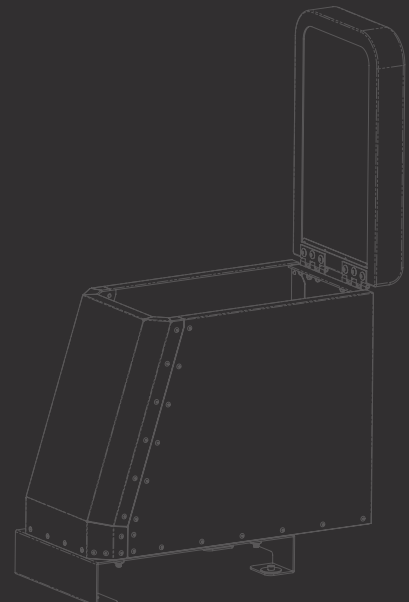

PRODUCT RELEASE

FRONT CONSOLE BOX

TO SUIT LDV G10 (06/2015+) MODEL

**NEW PRODUCT FROM
CADDY STORAGE** >>

FCB-LDVG-CONSOLE: LDV G10 (06/2015+) Front Console Box

Contact us for more information about this product

Available at caddystorage.com.au

FRONT CONSOLE BOX

TO SUIT LDV G10 (06/2015+) MODEL

PRODUCT DETAILS

SUITS

LDV G10(06/2015+)

TYPE

Console Box

AVAILABILITY

Now

KEY FEATURES

- › Designed for the LDV G10 (06/2015+) Model
- › Steel Body construction with a Timber Lid covered with vinyl wrapping
- › Designed to mount atop existing LDV G10 OEM centre console
- › Timber Vinyl Lids provides arm level comfort for long drives
- › Angled box design with bevelled corners prevents any safety issues
- › Product has been certified by an authorised automotive engineer