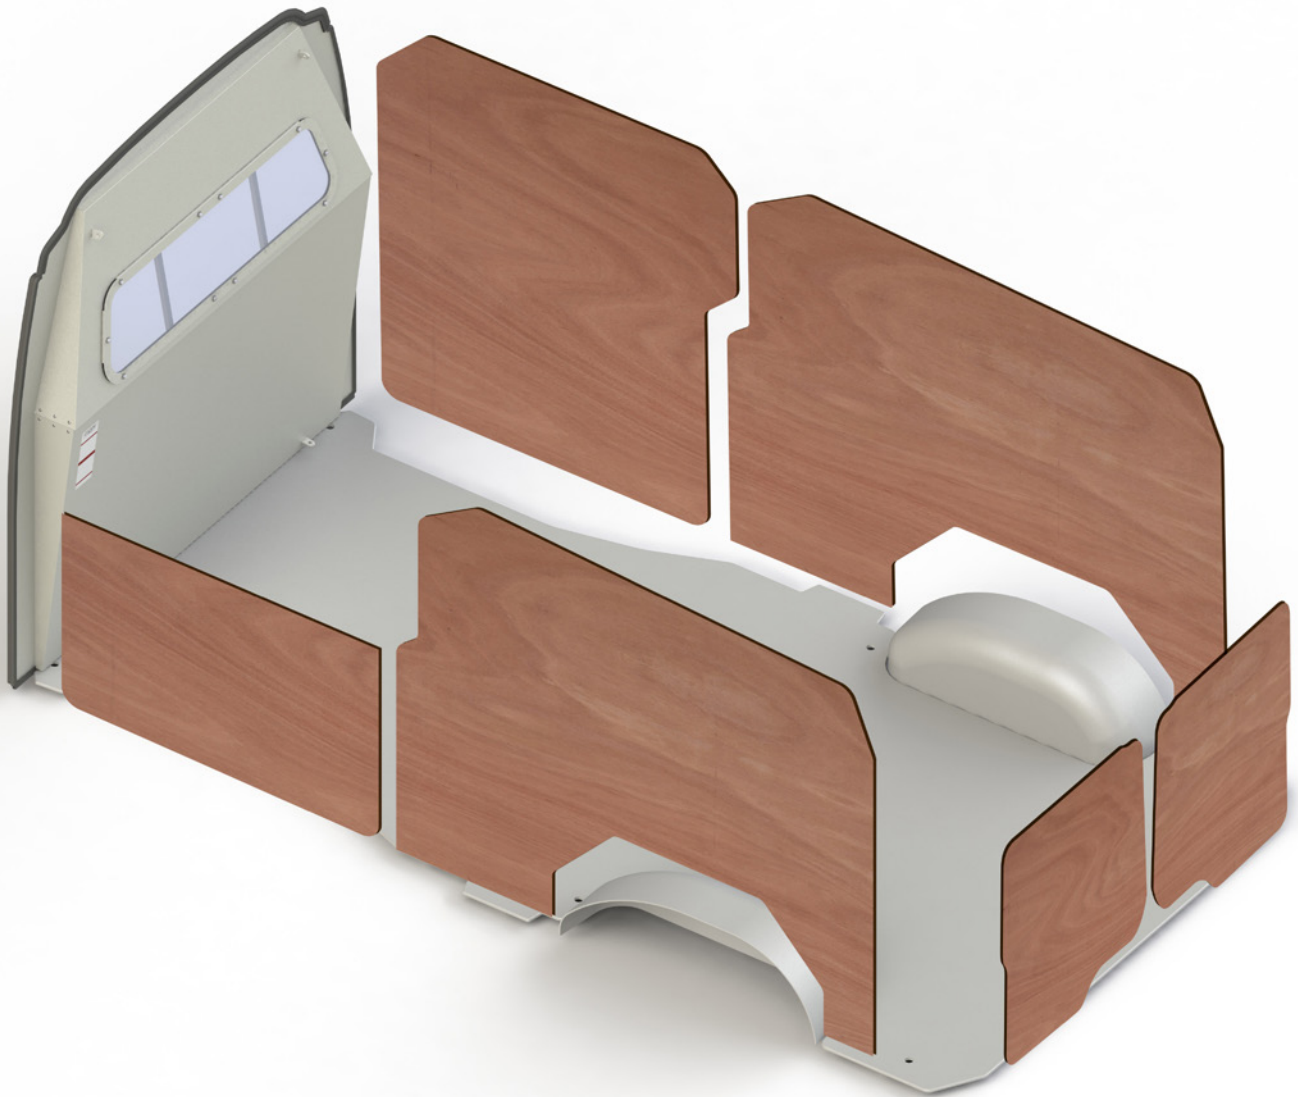

2. PLYWOOD WALL PANELING

TO SUIT FORD TRANSIT CUSTOM (2024+)

Reference Image Only

PRODUCT DETAILS

SUITS

Ford Transit Custom SWB (2024+)
Barn Door Model

TYPE

- Plywood Wall Paneling

AVAILABILITY

Now

KEY FEATURES

- › Wall Paneling designed for the Ford Transit Custom SWB (2024+)
- › 6mm Plywood Wall panels
- › Protects the inner shell of the vehicle
- › Full Height (fitted to the top of the cantrail)
- › Matches contours of the vehicle
- › Available for Passenger / Driver Side Rear section of vehicle - Between Sliding Doors and Rear Door
- › Also available for Driver Side front Section, Passenger Side Sliding Door and Rear Barn Doors (currently only available for SWB models)

For pricing & additional info, please email info@caddystorage.com.au.