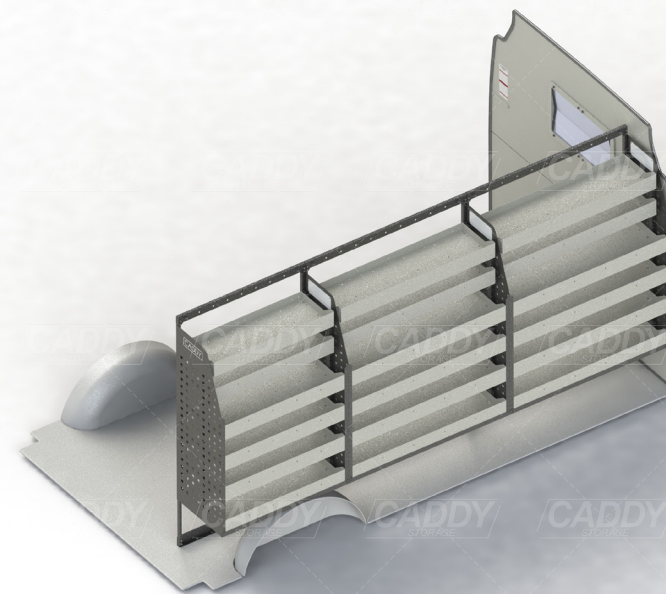

### DRIVER SIDE FRONT

ADJ28-L

Unit Size: 1080mm w x 1570mm h

End panels: Standard Panels

No. of shelves: 6

Plastic Bins: None

### DRIVER SIDE MID

ADJ28-L

Unit Size: 1080mm w x 1570mm h

End panels: Standard Panels

No. of shelves: 6

Plastic Bins: None

### DRIVER SIDE REAR

ADJ28-K

Unit Size: 850mm w x 1570mm h

End panels: Standard Panels

No. of shelves: 6

Plastic Bins: None

DRIVER SIDE FRONT

ADJ28-L

DRIVER SIDE MID

ADJ28-L

DRIVER SIDE REAR

ADJ28-K

Cargo barrier and flooring depicted in images not included in Trade Kit. These accessories are available separately.

Model: Crafter or Crafter Runner / Make: Volkswagen / Wheel Base: MWB / Roof: Low / Year: 11/2017+.