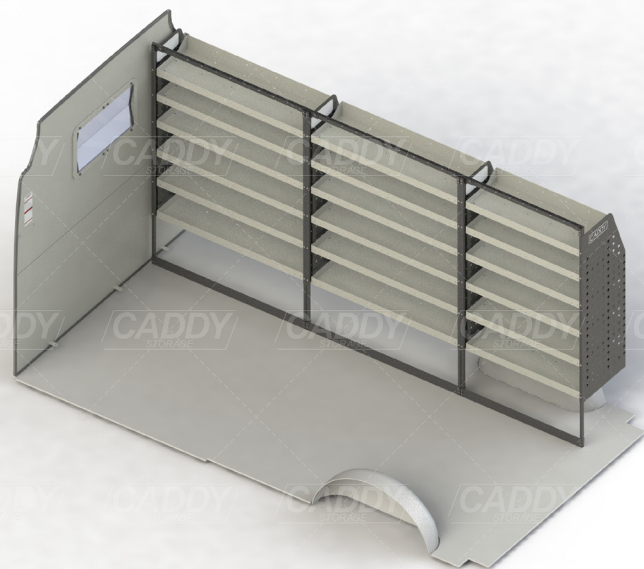

### DRIVER SIDE FRONT

ADJ28-L

Unit Size: 1080mm w x 1570mm h

End panels: Standard Panels

No. of shelves: 6

Plastic Bins: None

### DRIVER SIDE MID

ADJ28-L

Unit Size: 1080mm w x 1570mm h

End panels: Standard Panels

No. of shelves: 6

Plastic Bins: None

### DRIVER SIDE REAR

ADJ28-K

Unit Size: 850mm w x 1570mm h

End panels: Standard Panels

No. of shelves: 6

Plastic Bins: None

DRIVER SIDE FRONT

ADJ28-L

DRIVER SIDE MID

ADJ28-L

DRIVER SIDE REAR

ADJ28-K

Cargo barrier and flooring depicted in images not included in Trade Kit. These accessories are available separately.

Model: Crafter or Crafter Runner / Make: Volkswagen / Wheel Base: MWB / Roof: Low / Year: 11/2017+.