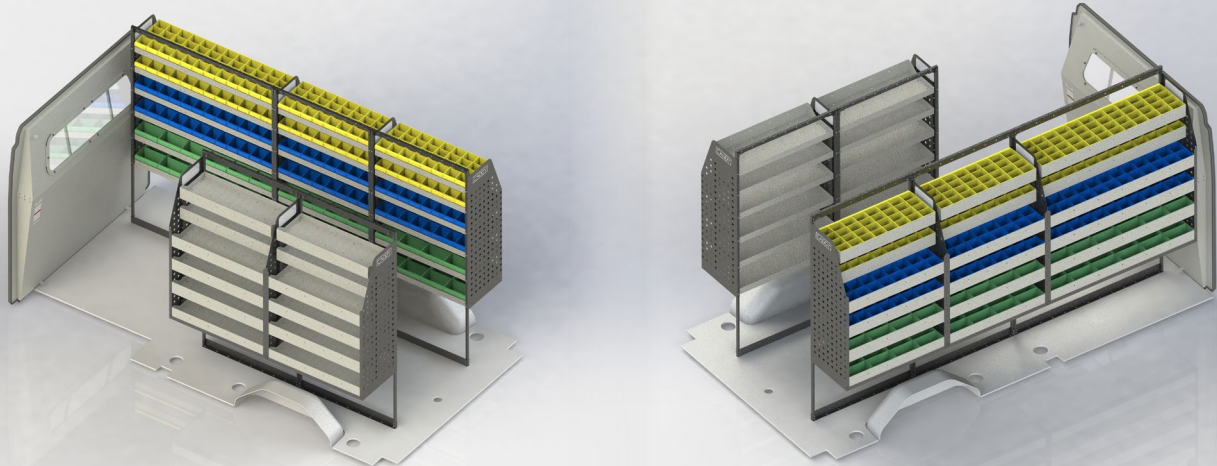

VTK-LD9LLR20-008 - SHELVING KIT SPECIFICATIONS