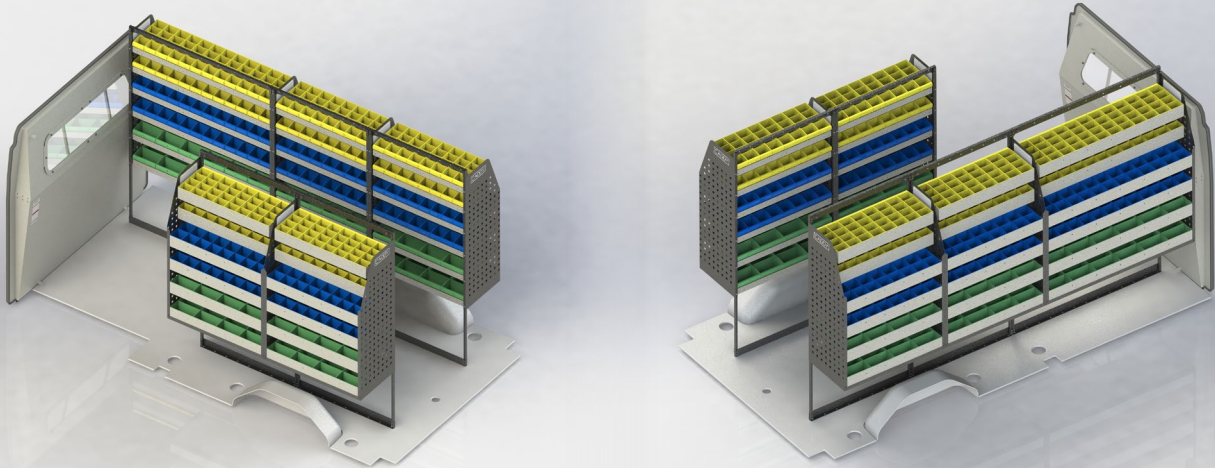

VTK-LD9LLR20-007 - SHELVING KIT SPECIFICATIONS

DRIVER SIDE FRONT

ADJ29-Q

Unit Size: 1260mm w x 1760mm h
 End panels: Standard Panels
 No. of shelves: 6
 Shelf Depth: 310mm (Rows 1 - 2), 410mm (Rows 3 - 6)
 Plastic Bins: 24 x PBC 3.0, 24 x PBC 4.0, 12 x PBC 8.0

DRIVER SIDE MID

ADJ29-N

Unit Size: 850mm w x 1760mm h
 End panels: Standard Panels
 No. of shelves: 6
 Shelf Depth: 310mm (Rows 1 - 2), 410mm (Rows 3 - 6)
 Plastic Bins: 16 x PBC 3.0, 16 x PBC 4.0, 8 x PBC 8.0

DRIVER SIDE REAR

ADJ29-N

Unit Size: 850mm w x 1760mm h
 End panels: Standard Panels
 No. of shelves: 6
 Shelf Depth: 310mm (Rows 1 - 2), 410mm (Rows 3 - 6)
 Plastic Bins: 16 x PBC 3.0, 16 x PBC 4.0, 8 x PBC 8.0

PASSENGER SIDE FRONT

ADJ29-N

Unit Size: 850mm w x 1760mm h
 End panels: Standard Panels
 No. of shelves: 6
 Shelf Depth: 310mm (Rows 1 - 2), 410mm (Rows 3 - 6)
 Plastic Bins: 16 x PBC 3.0, 16 x PBC 4.0, 8 x PBC 8.0