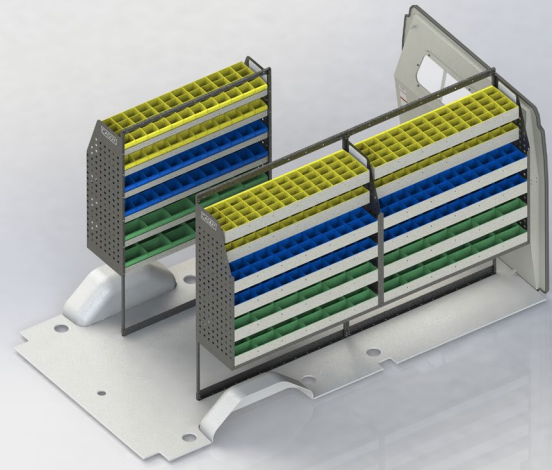

VTK-LD9LLR20-002 - SHELVING KIT SPECIFICATIONS

DRIVER SIDE FRONT

ADJ29-Q

Unit Size: 1260mm w x 1760mm h

End panels: Standard Panels

No. of shelves: 6

Shelf Depth: 310mm (Rows 1 - 2), 410mm (Rows 3 - 6)

Plastic Bins: 24 x PBC 3.0, 24 x PBC 4.0, 12 x PBC 8.0

DRIVER SIDE REAR

ADJ29-Q

Unit Size: 1260mm w x 1760mm h

End panels: Standard Panels

No. of shelves: 6

Shelf Depth: 310mm (Rows 1 - 2), 410mm (Rows 3 - 6)

Plastic Bins: 24 x PBC 3.0, 24 x PBC 4.0, 12 x PBC 8.0

PASSENGER SIDE REAR

ADJ29-Q

Unit Size: 1260mm w x 1760mm h

End panels: Standard Panels

No. of shelves: 6

Shelf Depth: 310mm (Rows 1 - 2), 410mm (Rows 3 - 6)

Plastic Bins: 24 x PBC 3.0, 24 x PBC 4.0, 12 x PBC 8.0

VTK-LD9LLR20-002 TO SUIT THE FOLLOWING:

Model: Deliver 9

Make: LDV

Wheel Base: LWB

Roof: Low

Year: 10/2020+

Please check manufacturing plate for the make and model of your vehicle.

Cargo barrier and flooring depicted in images not included in Trade Kit. These accessories are available separately.