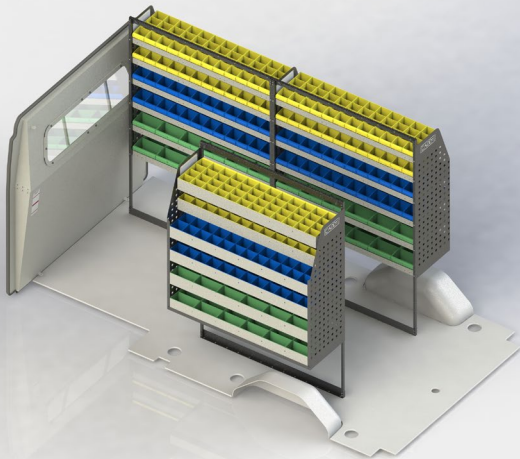

VTK-LD9LLR20-002 - SHELVING KIT SPECIFICATIONS

DRIVER SIDE FRONT

ADJ29-Q

Unit Size: 1260mm w x 1760mm h

End panels: Standard Panels

No. of shelves: 6

Shelf Depth: 310mm (Rows 1 - 2), 410mm (Rows 3 - 6)

Plastic Bins: 24 x PBC 3.0, 24 x PBC 4.0, 12 x PBC 8.0

DRIVER SIDE REAR

ADJ29-Q

Unit Size: 1260mm w x 1760mm h

End panels: Standard Panels

No. of shelves: 6

Shelf Depth: 310mm (Rows 1 - 2), 410mm (Rows 3 - 6)

Plastic Bins: 24 x PBC 3.0, 24 x PBC 4.0, 12 x PBC 8.0

PASSENGER SIDE REAR

ADJ29-Q

Unit Size: 1260mm w x 1760mm h

End panels: Standard Panels

No. of shelves: 6

Shelf Depth: 310mm (Rows 1 - 2), 410mm (Rows 3 - 6)

Plastic Bins: 24 x PBC 3.0, 24 x PBC 4.0, 12 x PBC 8.0

VTK-LD9LLR20-002 TO SUIT THE FOLLOWING:

Model: Deliver 9

Make: LDV

Wheel Base: LWB

Roof: Low

Year: 10/2020+

Please check manufacturing plate for the make and model of your vehicle.

Cargo barrier and flooring depicted in images not included in Trade Kit. These accessories are available separately.