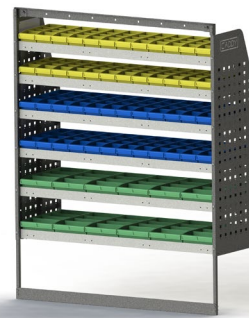

VTK-LD9LLR20-002 - SHELVING KIT SPECIFICATIONS

DRIVER SIDE FRONT

ADJ29-Q

Unit Size: 1260mm w x 1760mm h

End panels: Standard Panels

No. of shelves: 6

Shelf Depth: 310mm (Rows 1 - 2), 410mm (Rows 3 - 6)

Plastic Bins: 24 x PBC 3.0, 24 x PBC 4.0, 12 x PBC 8.0

DRIVER SIDE REAR

ADJ29-Q

Unit Size: 1260mm w x 1760mm h

End panels: Standard Panels

No. of shelves: 6

Shelf Depth: 310mm (Rows 1 - 2), 410mm (Rows 3 - 6)

Plastic Bins: 24 x PBC 3.0, 24 x PBC 4.0, 12 x PBC 8.0

PASSENGER SIDE REAR

ADJ29-Q

Unit Size: 1260mm w x 1760mm h

End panels: Standard Panels

No. of shelves: 6

Shelf Depth: 310mm (Rows 1 - 2), 410mm (Rows 3 - 6)

Plastic Bins: 24 x PBC 3.0, 24 x PBC 4.0, 12 x PBC 8.0

VTK-LD9LLR20-002 TO SUIT THE FOLLOWING:

Model: Deliver 9

Make: LDV

Wheel Base: LWB

Roof: Low

Year: 10/2020+

Please check manufacturing plate for the make and model of your vehicle.

Cargo barrier and flooring depicted in images not included in Trade Kit. These accessories are available separately.